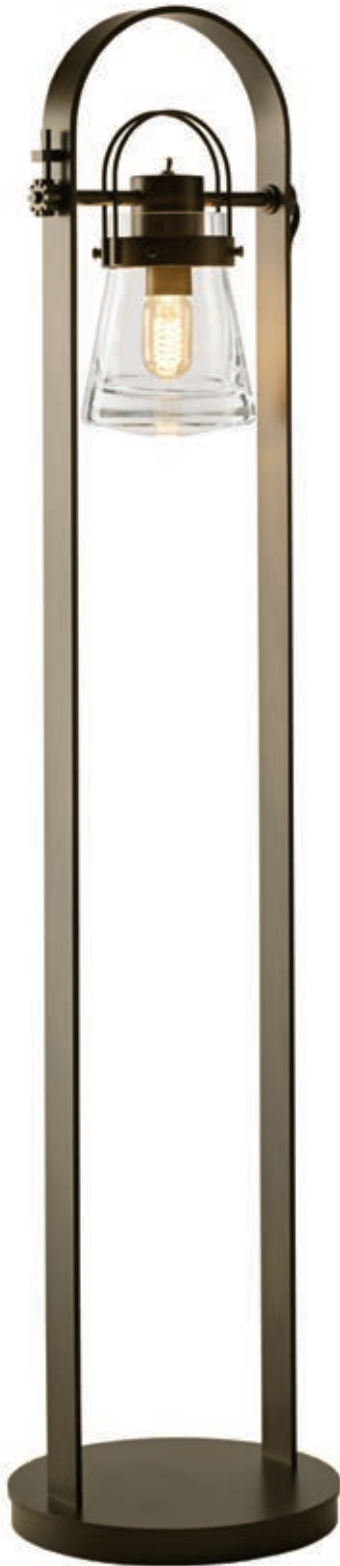

ERLENMEYER - 247810
51" OAH - 11.3" dia footprint - A19 bulb, 60W max
SHOWN: DARK SMOKE FINISH