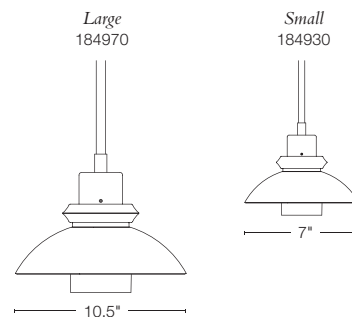

STACCATO SHADED LARGE - 184970
10.5" dia - A19 bulb, 60W max
SHOWN: DARK SMOKE FINISH / THICK GLASS TUBE