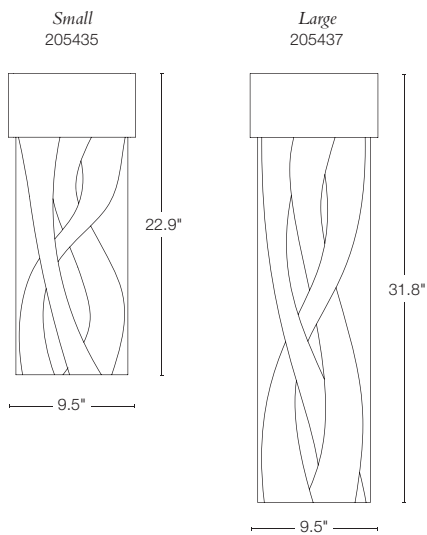

Tress sconce sizes available