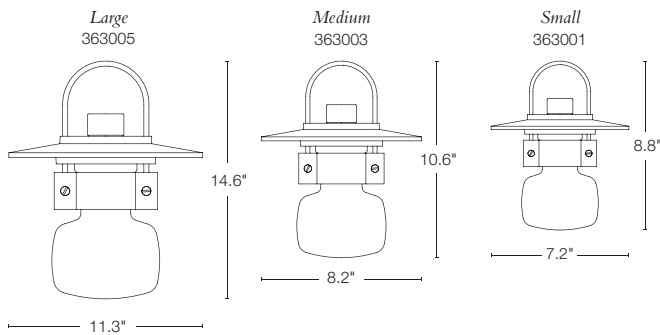

Cuff sizes available

CUFF • 187330
 5.4" dia • G9 halogen bulb, 60W max, incl
 SHOWN: DARK SMOKE FINISH • US PATENT D716,992

Mason chain-hung sizes available

OUTDOOR CHAIN-HUNG MASON
 PENDANT DOUBLES AS AN
 INTERIOR PENDANT.