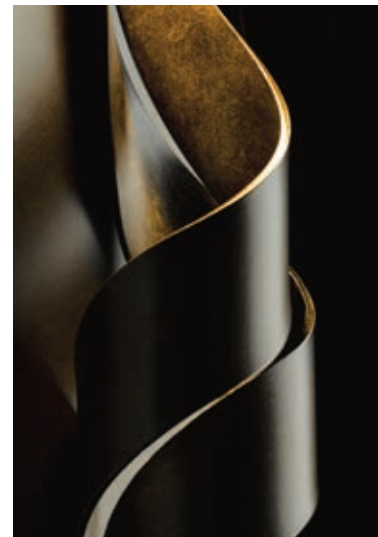

Rook sconce sizes available