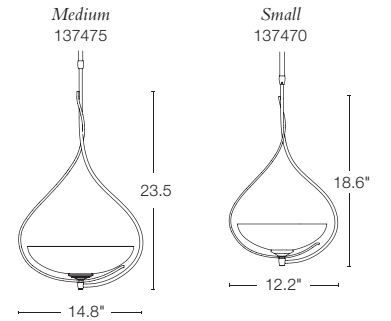

FOLIO - 188750
5.7" dia - MR16 reflector bulb, 50W max
SHOWN: DARK SMOKE FINISH

NEW MOBIUS - 139845
8.4" w x 4" d - dedicated LED lamping
SHOWN: BURNISHED STEEL FINISH

alternate view

PENTAL - 188770
 8.3" dia - A19 bulb, 100 watt max
 SHOWN: DARK SMOKE FINISH