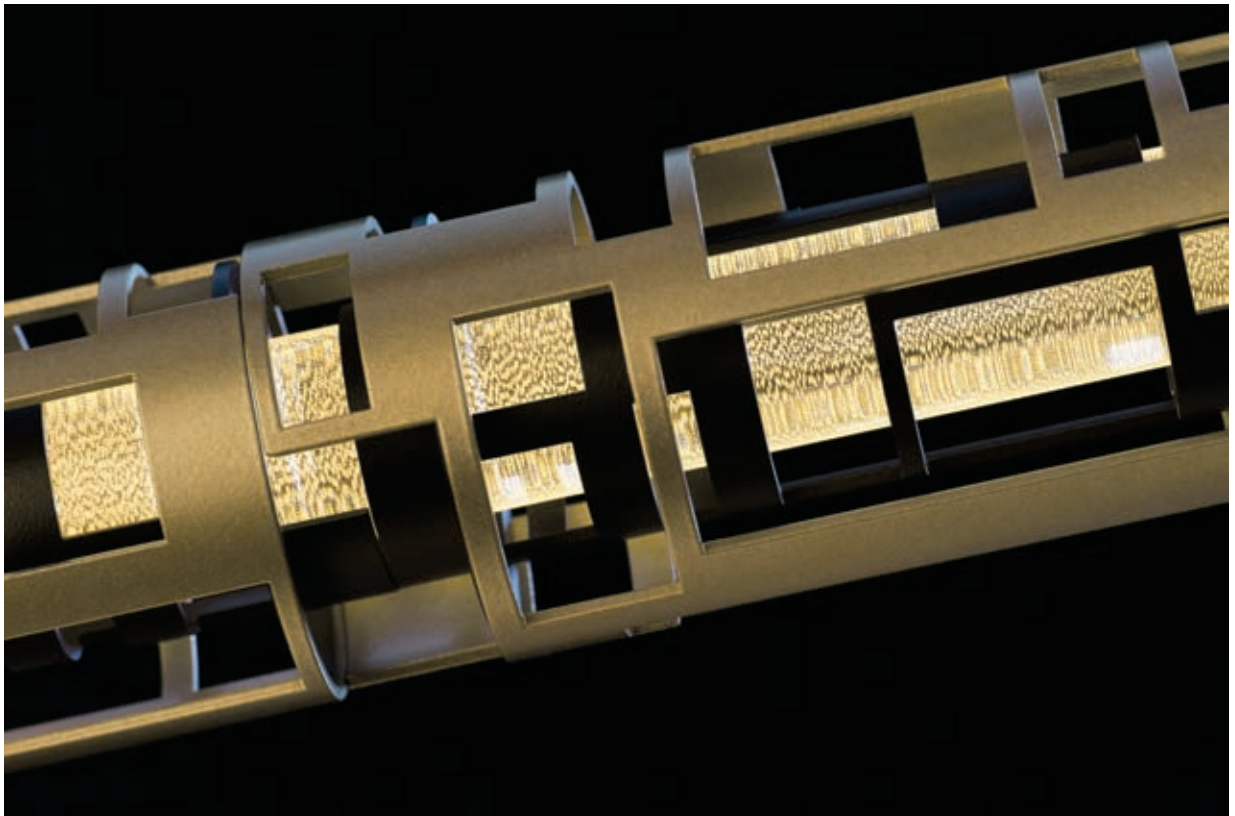

LIGHT PLAYS THROUGH THE TRANSOM. LED SOURCES BOOKEND THE LIGHT GUIDE THAT RESTS AT THE CORE OF THE PENDANT. THE INNER AND OUTER LASER-CUT TUBES OF STEEL CREATE DIFFERENT PATTERNS OF LIGHT AND SHADOW AS THEY ARE TURNED. THE PENDANT IS OFFERED WITH YOUR CHOICE OF TWO-TONE FINISH — ONE FOR THE INNER AND ONE FOR THE OUTER RINGS.

NEW TRANSOM - 139794
38.5" w - dedicated LED lamping
SHOWN: BLACK FINISH WITH SOFT GOLD ELEMENTS