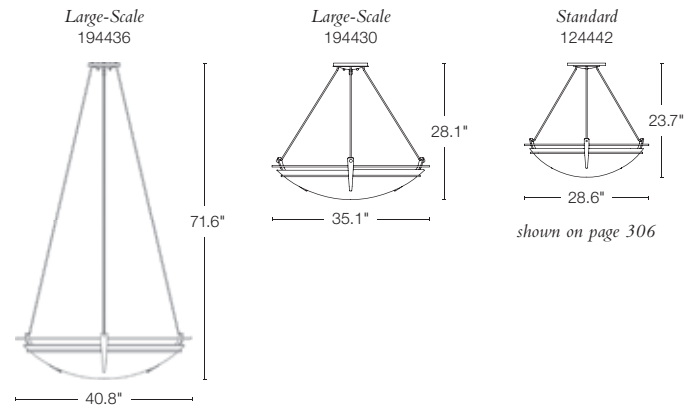

PRESIDIO TRYNE - 194436

71.6" h x 40.8" dia - A19 bulbs (6), 100W max

SHOWN: NATURAL IRON FINISH / OPAL GLASS BOWL

Note - The weight of this fixture requires direct-to-joint, beam or overlay attachment independent of the electrical junction box.