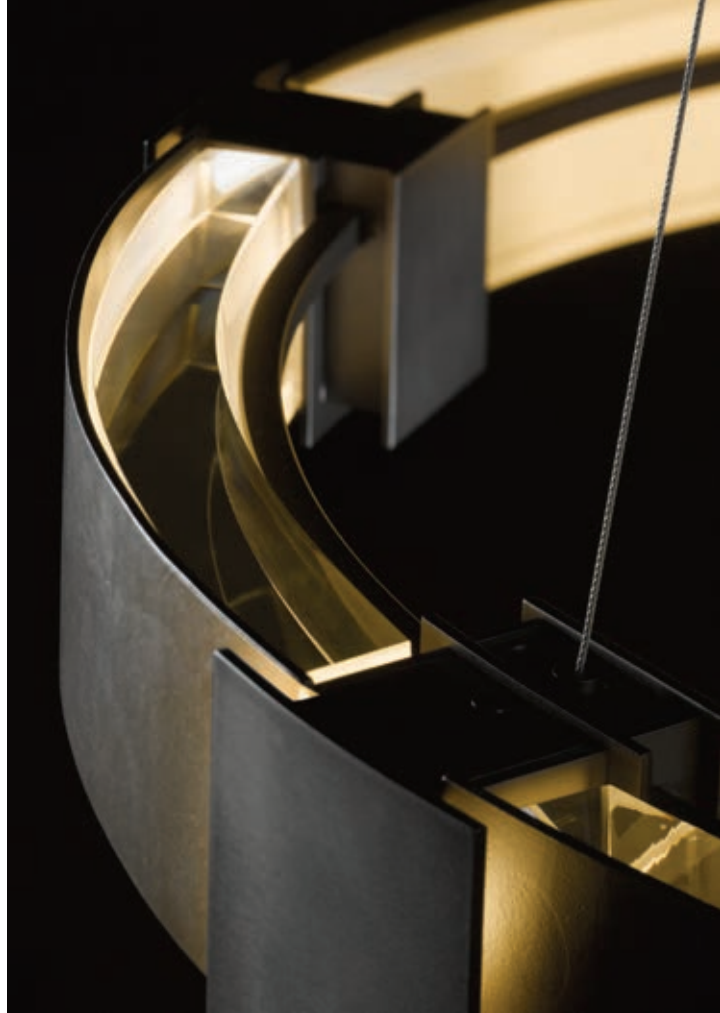

left: **AURA** - 138585
28.9" dia - G9 halogen bulbs (6), 60W max, incl - cable-hung
SHOWN: DARK SMOKE FINISH
28.9" & 48" LED VERSIONS AVAILABLE, SEE PAGE 154