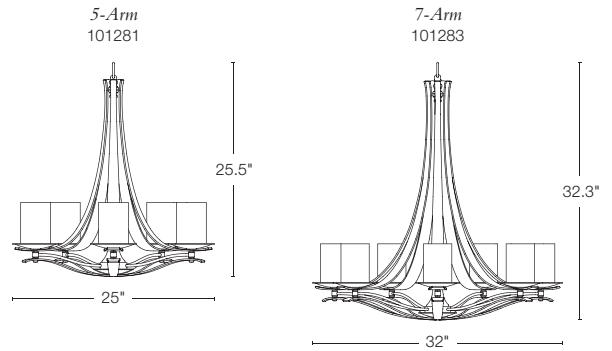

Size comparison of Berceau chandeliers