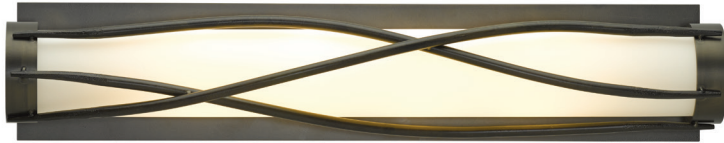

TWINE - 205401
23" h x 4.5" w x 4.6" d - can hang vertically or horizontally
G9 halogen bulbs (4), 25W max
SHOWN: DARK SMOKE FINISH / OPAL GLASS TUBE