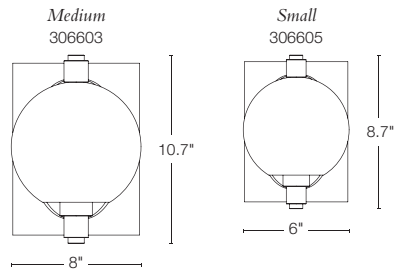

Pluto wall sconce sizes available

PLUTO MEDIUM • 306603 • ALUMINUM SCONCE
10.7" h x 8" w x 9.2" d • A19 bulb, 100W max
SHOWN: BURNISHED STEEL FINISH / CLEAR GLASS