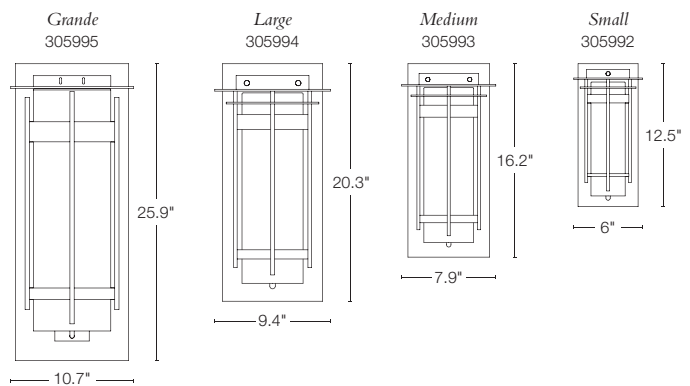

Capped Banded sconce sizes available