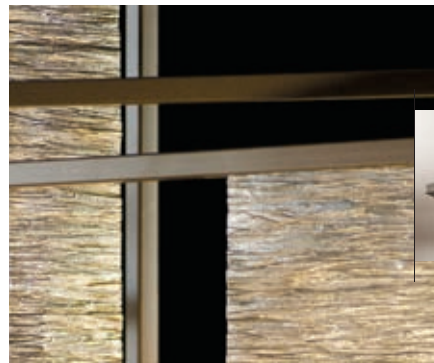

And so with the sunshine and the great bursts of leaves growing on the trees, just as things grow in fast movies,
I had that familiar conviction that life was beginning over again with the summer. —F. Scott Fitzgerald

left: Summer with clear glass plates