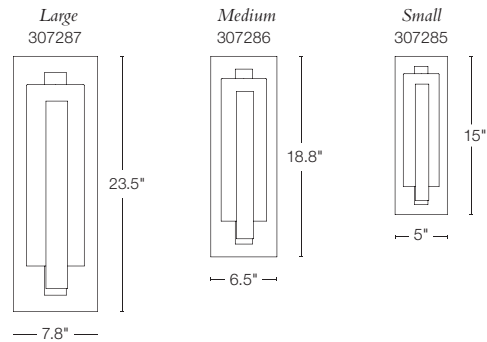

Forged Vertical Bar sconce sizes available

FORGED VERTICAL BAR MEDIUM • 307286 • ALUMINUM SCONCE
18.8" h x 6.5" w x 5.7" d • A19 bulb, 100W max (LED avail)
SHOWN: DARK SMOKE FINISH / STONE GLASS