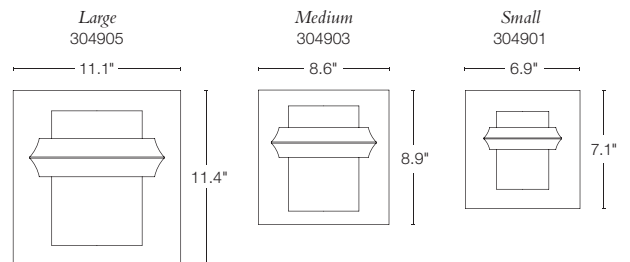

Twilight sconce sizes available