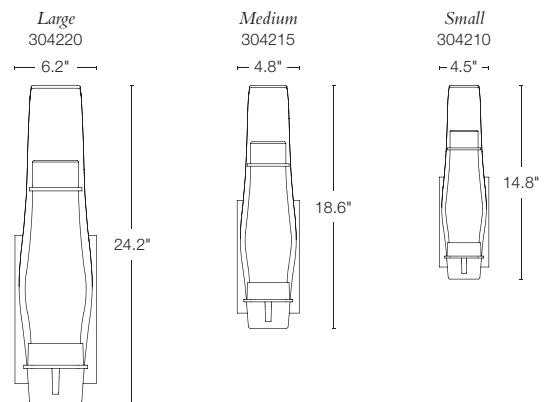

Sea Coast sconce sizes available