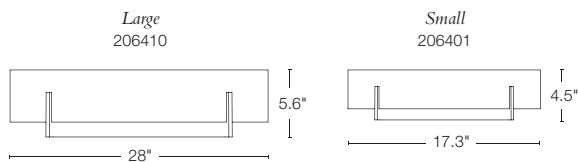

5.6" h x 28" w x 4.8" d - A bulbs (2), 100W max (fluorescent avail)

SHOWN: BURNISHED STEEL FINISH / OPAL BENT PLANE GLASS

Axis sconce sizes available

right: **PLANAR** - 217310
26.9" h x 19" w x 3.6" d - ADA
can hang vertically or horizontally - dedicated LED lamping
SHOWN: DARK SMOKE FINISH