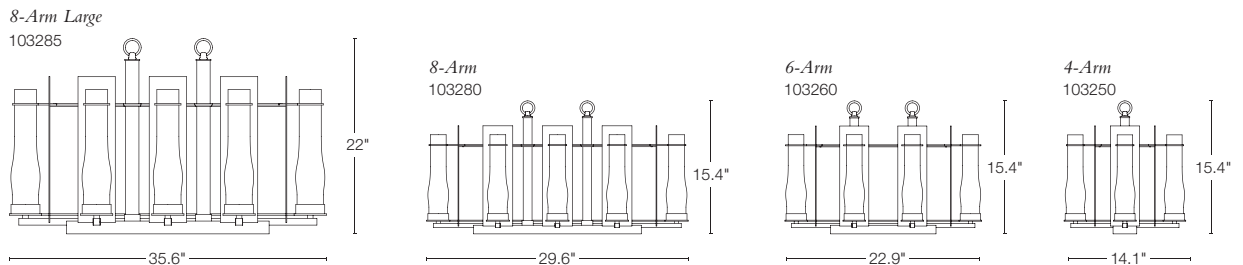

Size comparison of New Town Chandeliers