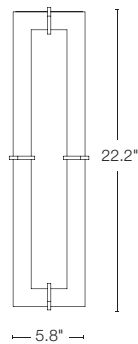

Ethos sconce sizes available

Large
207765