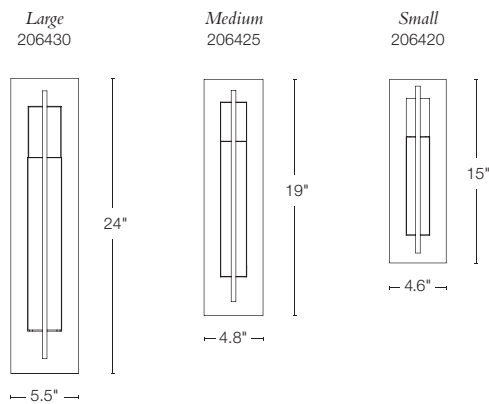

Axis sconce sizes available