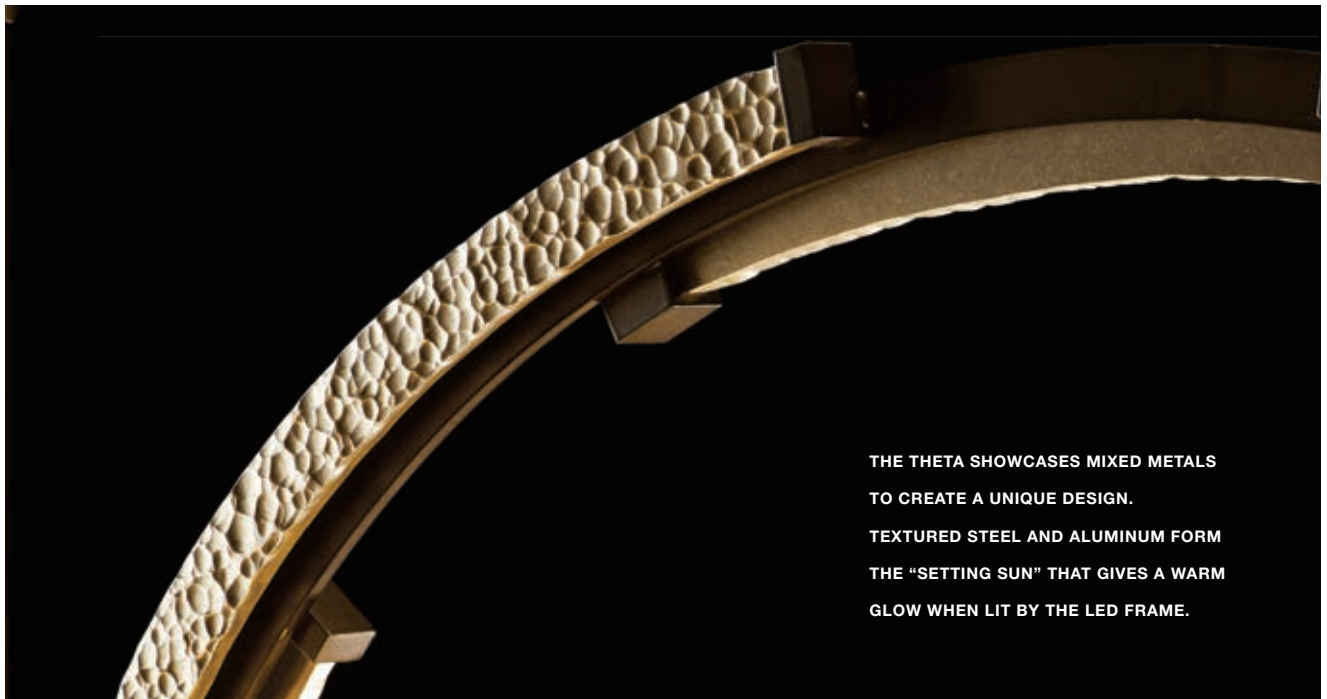

THE THETA SHOWCASES MIXED METALS TO CREATE A UNIQUE DESIGN. TEXTURED STEEL AND ALUMINUM FORM THE "SETTING SUN" THAT GIVES A WARM GLOW WHEN LIT BY THE LED FRAME.