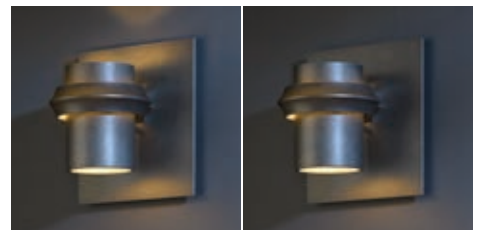

without top plate

*with top plate
Dark Sky Friendly*