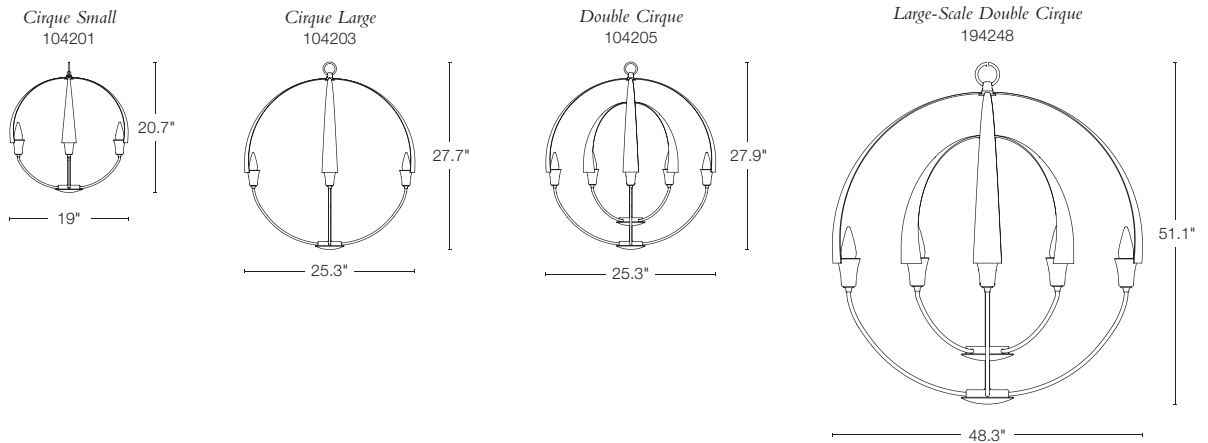

Size comparison of Cirque chandeliers