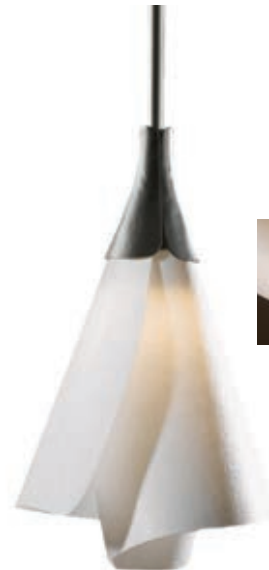

left: **MOBIUS** - 184500 (quantity of five)

Mobius 184500 on Custom 5-light canopy in spiral configuration

MOBIUS - 184500
 5" dia - G9 halogen bulb, 35W max, incl (LED available)
 SHOWN: DARK SMOKE FINISH · US PATENT D660,504S