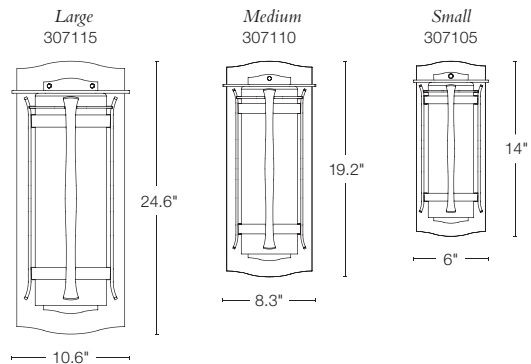

Sonora sconce sizes available

SONORA LARGE • 307115 • ALUMINUM SCONCE
24.6" h x 10.6" w x 7.5" d • A19 bulb, 100W max (LED avail)
SHOWN: DARK SMOKE FINISH / OPAL GLASS