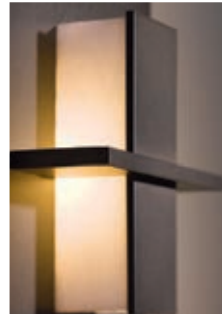

right: **PLANAR** - 217310
26.9" h x 19" w x 3.6" d - ADA
can hang vertically or horizontally - dedicated LED lamping
SHOWN: DARK SMOKE FINISH

APERTURE - 217510
12.9" h x 8.1" w x 3.2" d - ADA - G9 halogen bulb, 40W max, incl
SHOWN: DARK SMOKE FINISH / WHITE ART GLASS

THE PLANAR FEATURES A
GEOMETRIC INTERPLAY OF
LED LIT, GLOWING PLANES AND
STEEL SURFACES THAT ARE
BOTH HEAVILY TEXTURED
AND SMOOTH