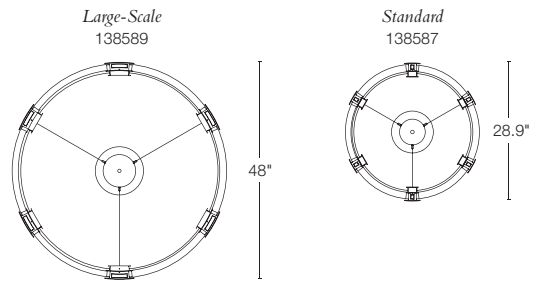

Size comparison of Aura Pendants

AURA LARGE-SCALE • 138589
48" dia • dedicated LED lamping • cable-hung
SHOWN: DARK SMOKE FINISH

Bottom view of Bento Pendant

LIFETIME LIMITED WARRANTY
ON ALL PRODUCTS INCLUDING
OUR LED FIXTURES.