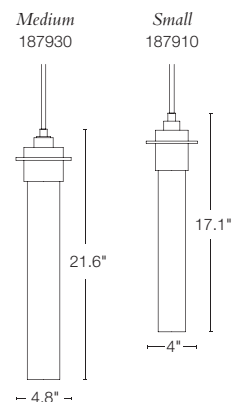

PLANAR - 139718
12.1" w x 10.6" d - dedicated LED lamping
SHOWN: DARK SMOKE FINISH

AXIS - 186400
2.8" w x 2.1" d - G9 halogen bulb, 40W max, incl
SHOWN: BURNISHED STEEL FINISH / OPAL GLASS TUBE - US PATENT D652,567S

AIRIS PENDANTS ARE ALSO
AVAILABLE IN LOW VOLTAGE.
SEE PAGE 260 FOR DETAILS.