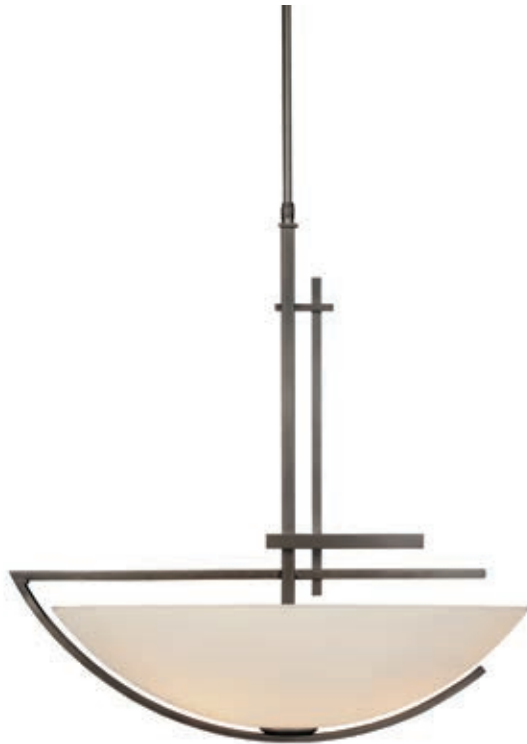

38" w x 13.5" d - A19 bulbs (2), 150W max

SHOWN: DARK SMOKE FINISH / OPAL GLASS BOWL - US PATENT D574,547S

Width and depth views of the Draped Loop pendant

Oval Mackintosh pendant sizes available

left: **OVAL MACKINTOSH LARGE** - 134328
 41" w x 13.8" d - A19 bulbs (2), 150W max
 SHOWN: DARK SMOKE FINISH / OPAL GLASS OVAL BOWL