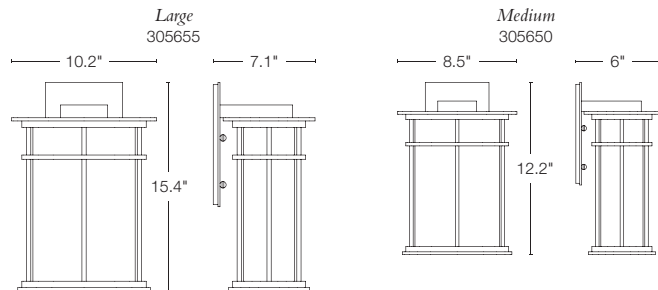

DOUBLE BANDED - 335796 · ALUMINUM PIER MOUNT
12.8" h x 7.3" sq - A19 bulb, 100W max (LED avail)
Options available: cover cap, 3" pier mount, 23" h or 71" h square post, post light and pier mount with round collar
SHOWN: NATURAL IRON FINISH / OPAL GLASS

Province sconce sizes available

PROVINCE MEDIUM - 305650 · ALUMINUM SCONCE
12.2" h x 8.5" w x 6" d · A15 bulb, 60W max
SHOWN: BRONZE FINISH / STONE GLASS