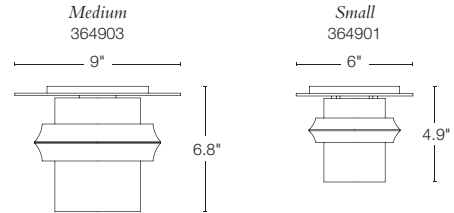

DARK SKY-FRIENDLY AIRIS SCONCES
 ARE AVAILABLE IN THREE SIZES
 AND THREE DIFFERENT DESIGN OPTIONS.

Airis sconce sizes available

Twilight semi-flush sizes available

TWILIGHT SMALL - 364901 · ALUMINUM SEMI-FLUSH
 4.9" h x 6" sq · G9 halogen bulb, 60W max, incl
 SHOWN: BURNISHED STEEL FINISH