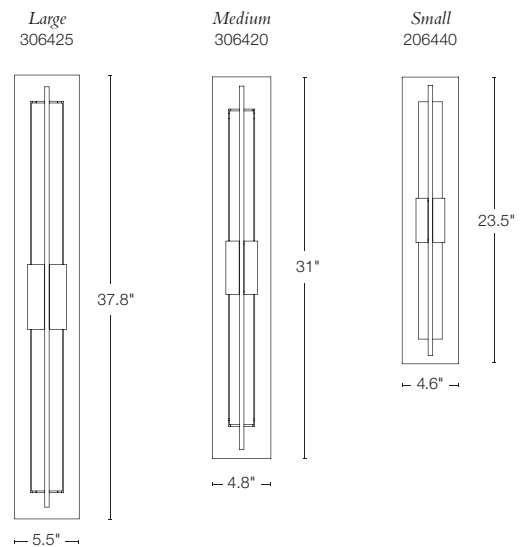

Double Axis sconce sizes available