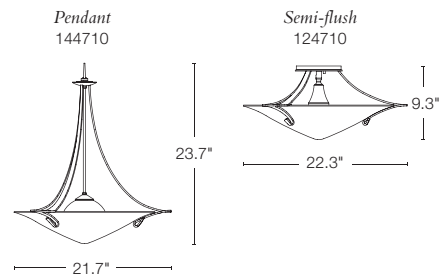

Antasia designs are available in a pendant and a semi-flush