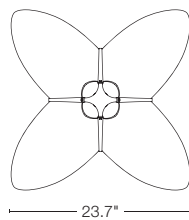

Size comparison of Kirigami 3- and 4-light pendants

4-light
133305