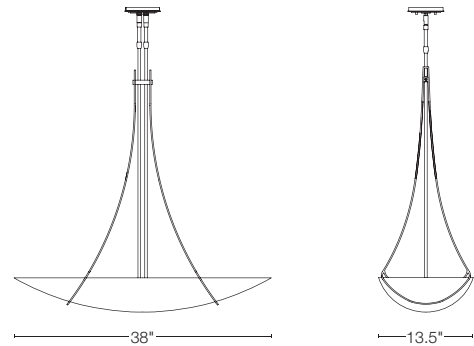

ELLIPSE CIRCULAR STANDARD • 137530
30" dia • G9 halogen bulbs (9), 60W max, incl (fluorescent avail)
SHOWN: BURNISHED STEEL FINISH / OPAL GLASS OVAL TUBES

Size comparison of Ellipse Circular pendants

DRAPED LOOP - 133155

38" w x 13.5" d - A19 bulbs (2), 150W max

SHOWN: DARK SMOKE FINISH / OPAL GLASS BOWL - US PATENT D574,547S

Width and depth views of the Draped Loop pendant

Oval Mackintosh pendant sizes available

left: **OVAL MACKINTOSH LARGE** - 134328
 41" w x 13.8" d - A19 bulbs (2), 150W max
 SHOWN: DARK SMOKE FINISH / OPAL GLASS OVAL BOWL