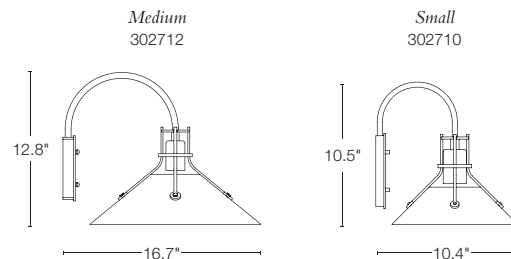

Umbra sconce sizes available

NEW UMBRA MEDIUM = 302810 · ALUMINUM SCONCE
15.8" h x 7" w x 6.5" d · A19 bulb, 100W max
SHOWN: COASTAL BRONZE FINISH

clear glass option

NEW DIVERGENCE = 302805 · ALUMINUM SCONCE
12.9" h x 13.8" w x 8" d · A15 bulbs (2), 60W max
SHOWN: COASTAL BURNISHED STEEL FINISH / OPAL GLASS TUBES

left: **NEW HENRY MEDIUM** = 302712 · ALUMINUM SCONCE
12.8" h x 14.4" w x 16.7" d · Par20 wet location bulb, 50W max
SHOWN: COASTAL BRONZE FINISH

ALL FIZZ DESIGNS
FEATURE CLEAR
BUBBLE GLASS
BY AO GLASS IN
VERMONT

Henry sconce sizes available

NEW HENRY SMALL = 302710 · ALUMINUM SCONCE
10.5" h x 9.2" w x 10.4" d · Par20 wet location bulb, 50W max
SHOWN: COASTAL DARK SMOKE FINISH

left: **TRESS LARGE** = 302529 · ALUMINUM SCONCE
 31.8" h x 9.5" w x 3.7" d · ADA · dedicated LED lighting
 INDOOR VERSION: 205437 · SHOWN: BRONZE FINISH