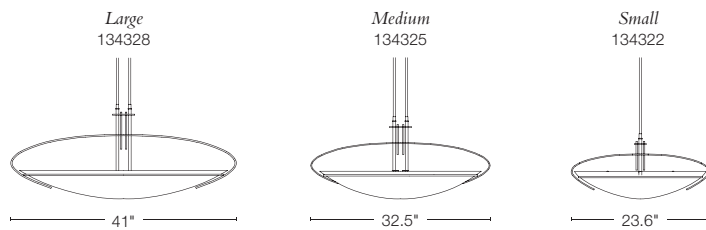

38" w x 13.5" d - A19 bulbs (2), 150W max

SHOWN: DARK SMOKE FINISH / OPAL GLASS BOWL - US PATENT D574,547S

Width and depth views of the Draped Loop pendant

Oval Mackintosh pendant sizes available

left: **OVAL MACKINTOSH LARGE** - 134328
 41" w x 13.8" d - A19 bulbs (2), 150W max
 SHOWN: DARK SMOKE FINISH / OPAL GLASS OVAL BOWL