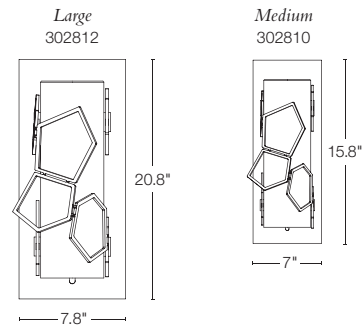

Umbra sconce sizes available

NEW UMBRA MEDIUM = 302810 · ALUMINUM SCONCE
15.8" h x 7" w x 6.5" d · A19 bulb, 100W max
SHOWN: COASTAL BRONZE FINISH

clear glass option

NEW DIVERGENCE = 302805 · ALUMINUM SCONCE
12.9" h x 13.8" w x 8" d · A15 bulbs (2), 60W max
SHOWN: COASTAL BURNISHED STEEL FINISH / OPAL GLASS TUBES