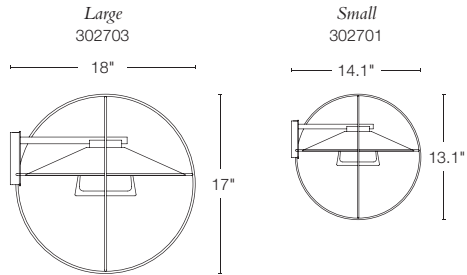

left: **HALO LARGE** = 302703 · ALUMINUM SCONCE
17" h x 17" w x 18" d · MR16 halogen bulb, 50W max
SHOWN: DARK SMOKE FINISH · PATENT PENDING

Halo sconce sizes available

HALO SMALL = 302701 · ALUMINUM SCONCE
13.1" h x 13.1" w x 14.1" d · MR16 halogen bulb, 50W max
SHOWN: DARK SMOKE FINISH · PATENT PENDING