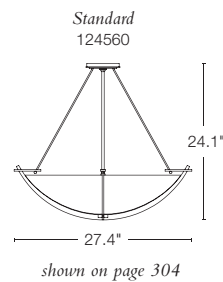

Size comparison of Compass pendants

COMPASS - 194530

33.4" h x 34.2" d - A19 bulbs (3), 100W max

SHOWN: BURNISHED STEEL FINISH / OPAL GLASS BOWL

DIRECT-TO-CEILING VERSION OF CUSTOMIZABLE HEIGHT: 19453000 · US PATENT D592,796