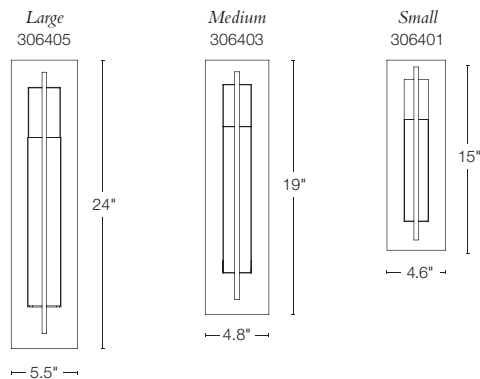

Axis sconce sizes available

OUR OUTDOOR FIXTURES ARE MADE OF DURABLE, RUSTPROOF ALUMINUM.