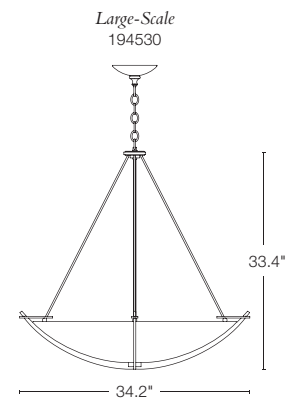

Size comparison of Compass pendants

COMPASS - 194530

33.4" h x 34.2" d - A19 bulbs (3), 100W max

SHOWN: BURNISHED STEEL FINISH / OPAL GLASS BOWL

DIRECT-TO-CEILING VERSION OF CUSTOMIZABLE HEIGHT: 19453000 · US PATENT D592,796