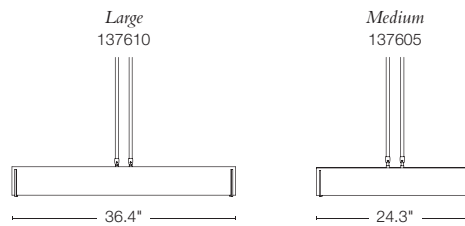

Intersections pendant sizes available