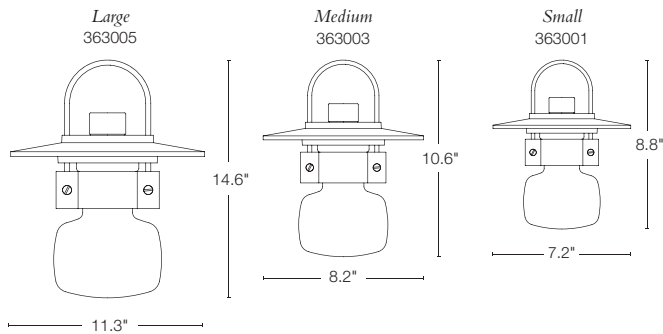

Mason chain-hung sizes available

MASON MEDIUM - 363003 · ALUMINUM PENDANT
10.6" h x 8.2" dia · G9, 5W LED bulb
SHOWN: BRONZE FINISH / THICK BLOWN-GLASS · US PATENT D726,952