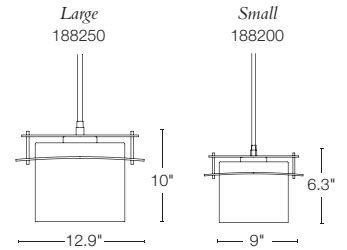

ARC ELLIPSE LARGE - 188250
12.9" w x 5.3" d - A19 bulb, 100W max (fluorescent avail)
SHOWN: DARK SMOKE FINISH / STONE GLASS OVAL TUBE US PATENT D613,896