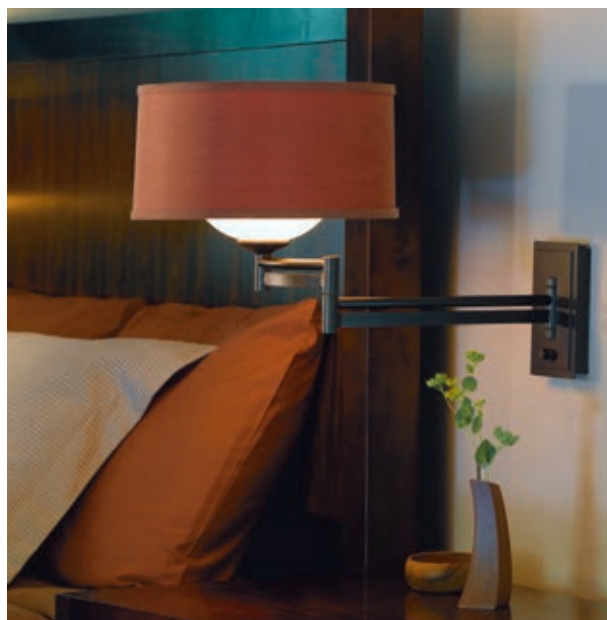

FORGED BAR • 209301
12.75" h x 29.5" d • A19 bulb, 150W max • dimmer
features a double hinge swivel joint
SHOWN: MAHOGANY FINISH / 15" DOESKIN DRUM SHADE