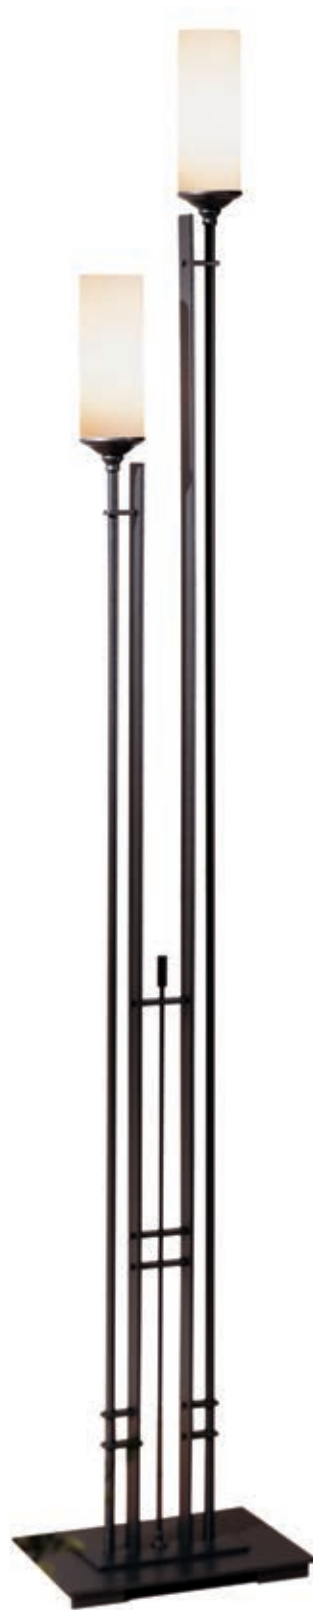

ROOK - 234901
60" OAH - 11.8" x 8.5" footprint - A19 bulb, 150W max - dimmer
SHOWN: DARK SMOKE FINISH / 20" ECLIPSE DRUM SHADE OVER OPAL GLASS DIFFUSER