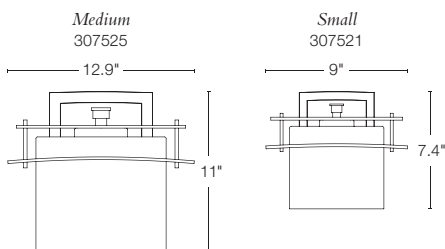

Arc Ellipse sconce sizes available

OUR OUTDOOR FIXTURES ARE MADE OF DURABLE, RUSTPROOF ALUMINUM.

ARC ELLIPSE MEDIUM • 307525 • ALUMINUM SCONCE
11" h x 12.9" w x 6.3" d - A19 bulb, 100W max (LED avail)
SHOWN: BLACK FINISH / STONE GLASS · US PATENT D 613,896