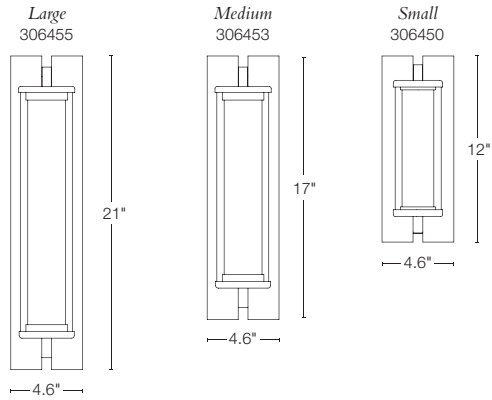

Fuse sconce sizes available

FUSE MEDIUM - 306453 - ALUMINUM SCONCE
17" h x 4.6" w x 6.4" d - BT-15 bulb, 100W max
SHOWN: BRONZE FINISH / CLEAR GLASS OVER OPAL GLASS