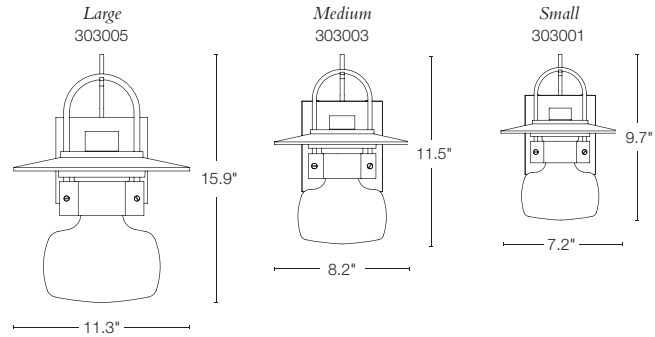

Mason sconce sizes available

MASON MEDIUM - 303003 · ALUMINUM SCONCE
11.5" h x 8.2" w x 9" d · G9 halogen bulb, 60W max, incl
SHOWN: BRONZE FINISH / THICK BLOWN-GLASS · US PATENT D726,952