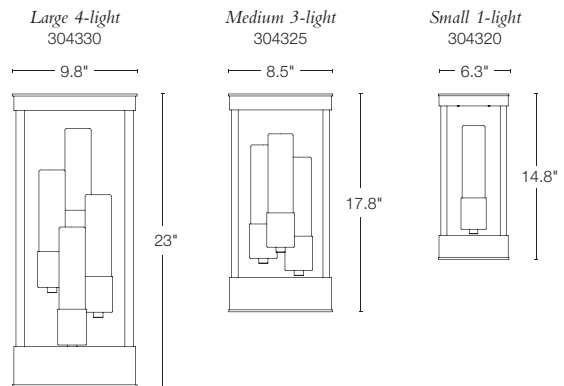

HARBOR MEDIUM • 305003 • ALUMINUM SCONCE
 15.5" h x 5" w x 5.8" d • B bulb, 60W max
 SHOWN: BURNISHED STEEL FINISH / OPAL GLASS

Harbor sconce sizes available

left: **HALO LARGE** = 302703 · ALUMINUM SCONCE
 17" h x 17" w x 18" d · MR16 halogen bulb, 50W max
 SHOWN: DARK SMOKE FINISH · PATENT PENDING

Halo sconce sizes available

HALO SMALL = 302701 · ALUMINUM SCONCE
 13.1" h x 13.1" w x 14.1" d · MR16 halogen bulb, 50W max
 SHOWN: DARK SMOKE FINISH · PATENT PENDING

Portico sconce sizes available

PORTICO LARGE = 304330 · ALUMINUM SCONCE
 23" h x 9.8" w x 7.1" d · CA 10 bulbs (4), 60W max
 SHOWN: DARK SMOKE FINISH / OPAL GLASS