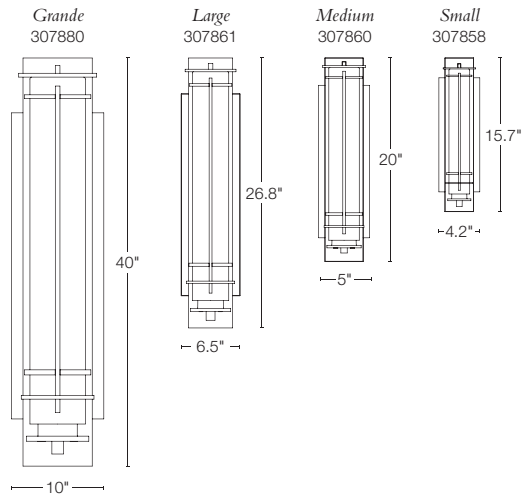

FLUX - 303090 · ALUMINUM SCONCE
23.4" h x 5" w x 4" d - ADA - MR16 halogen bulb, 50W max
SHOWN: BRONZE FINISH

After Hours sconce sizes available

AFTER HOURS MEDIUM • 307860 • ALUMINUM SCONCE
20" h x 5" w x 5" d • GU10 halogen bulb, 35W max
(fluorescent avail) • removable top plate
SHOWN: BURNISHED STEEL FINISH / OPAL GLASS