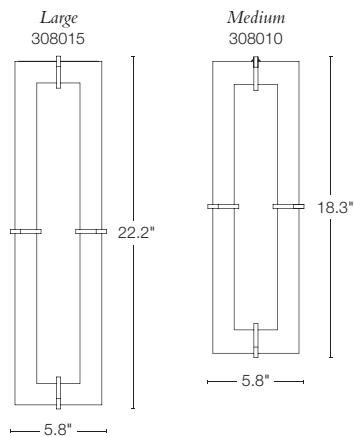

Ethos wall sconce sizes available

ETHOS LARGE = 308015 · ALUMINUM SCONCE
22.2" h x 5.8" w x 3.9" d = ADA = dedicated LED lamping
SHOWN: BURNISHED STEEL FINISH / SEEDED CLEAR GLASS · US PATENT D713,088 S