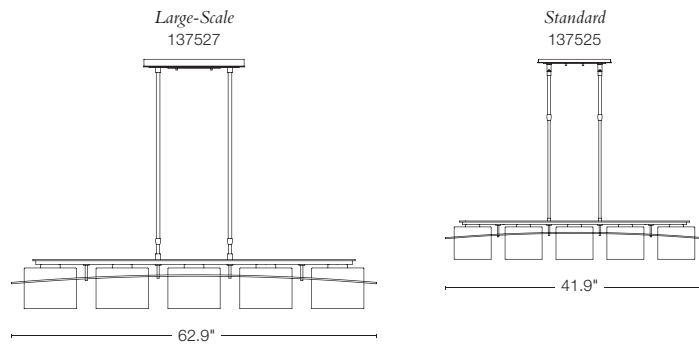

ARC ELLIPSE - 137525
41.9" w x 5.25" d - A15 bulbs (5), 60W max (fluorescent avail)
SHOWN: DARK SMOKE FINISH / OPAL GLASS OVAL TUBES · US PATENT D613,896

Size comparison of Arc Ellipse pendants

ALL ELLIPSE DESIGNS ARE AVAILABLE
IN FLUORESCENT OR
INCANDESCENT VERSIONS.