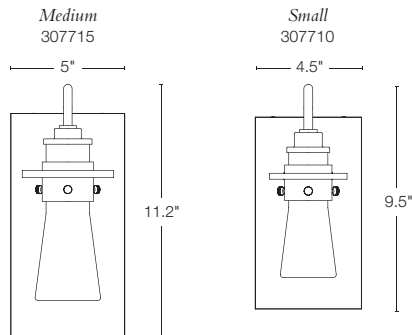

Erlenmeyer sconce sizes available