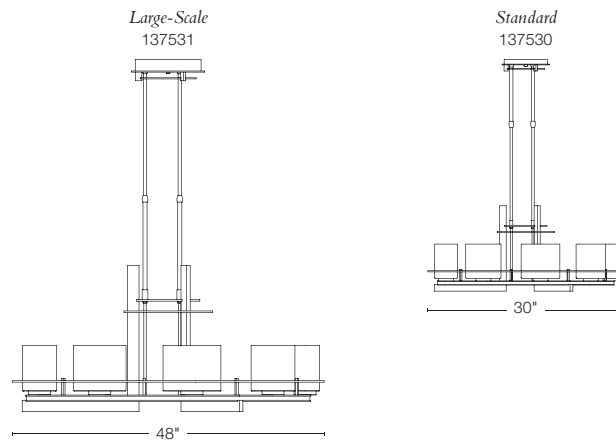

Size comparison of Ellipse Circular pendants