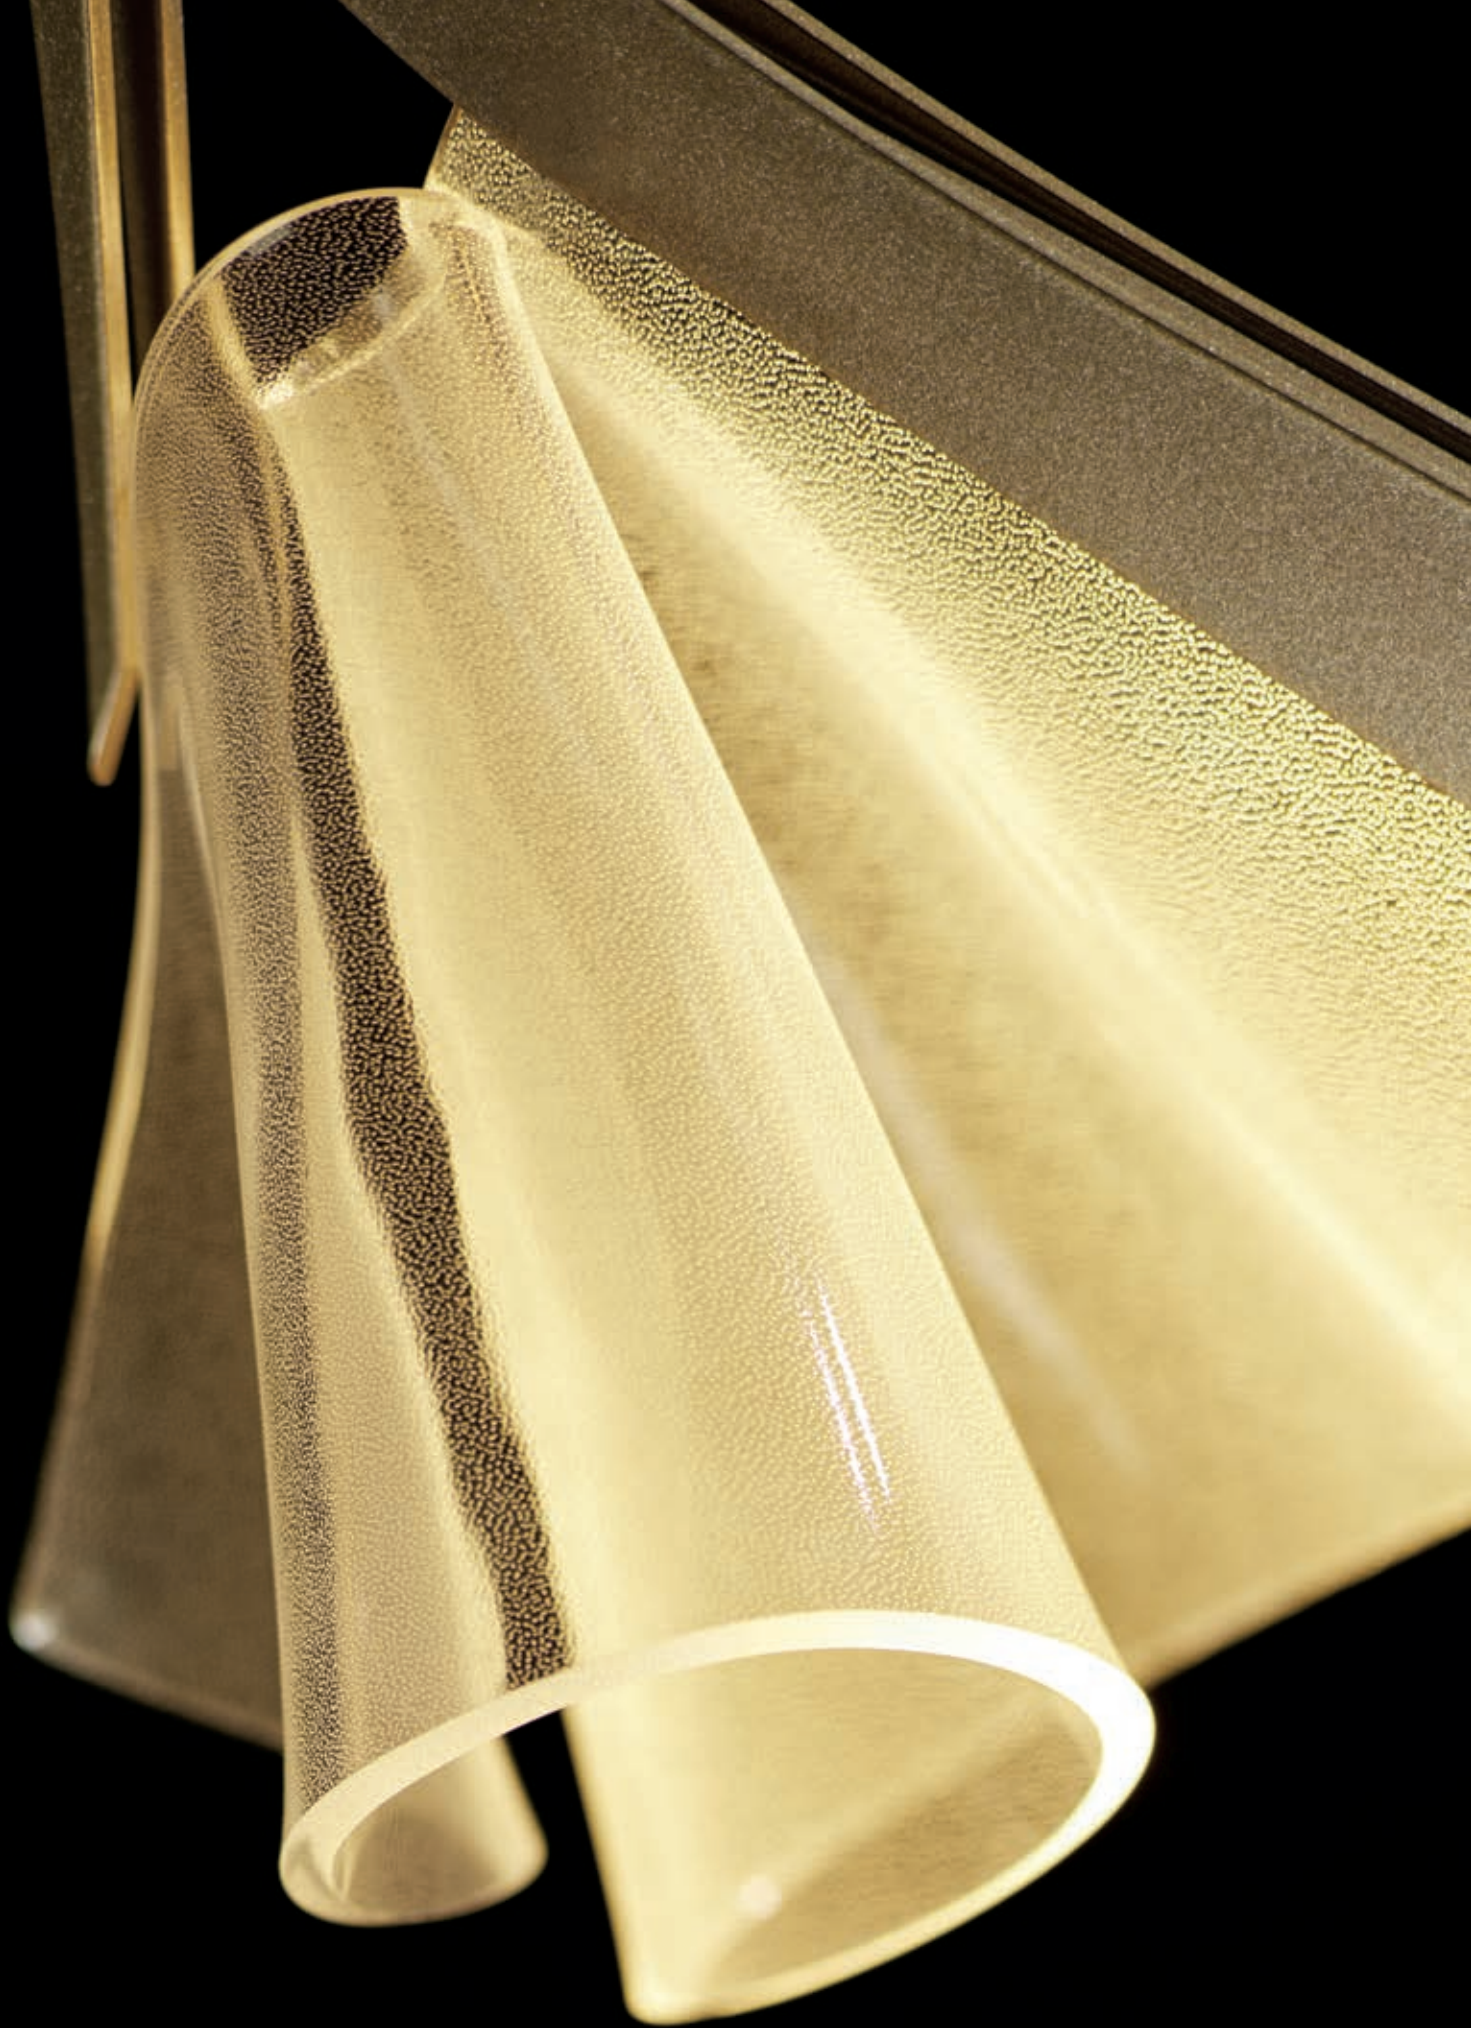

FOLIO - 188750
5.7" dia - MR16 reflector bulb, 50W max
SHOWN: DARK SMOKE FINISH