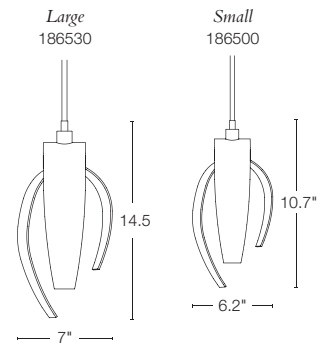

NEW FOR 2017
SOFT GOLD & VINTAGE
PLATINUM FINISHES ARE
NOW AVAILABLE ON
ALL INDOOR PRODUCTS.