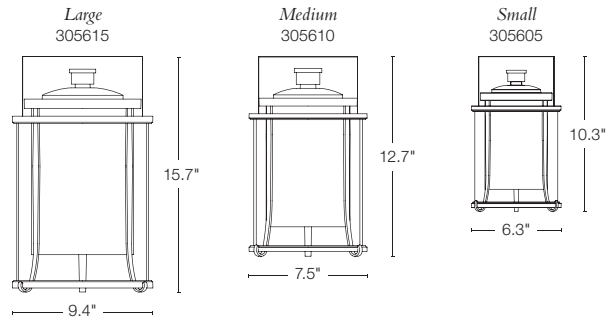

Meridian sconce sizes available

MERIDIAN MEDIUM - 305610 · ALUMINUM SCONCE
12.7" h x 7.5" w x 8.8" d - A19 bulb, 100W max (LED avail)
SHOWN: DARK SMOKE FINISH / SEEDED GLASS OVER OPAL GLASS

OUR OUTDOOR FIXTURES ARE MADE OF DURABLE, RUSTPROOF ALUMINUM.