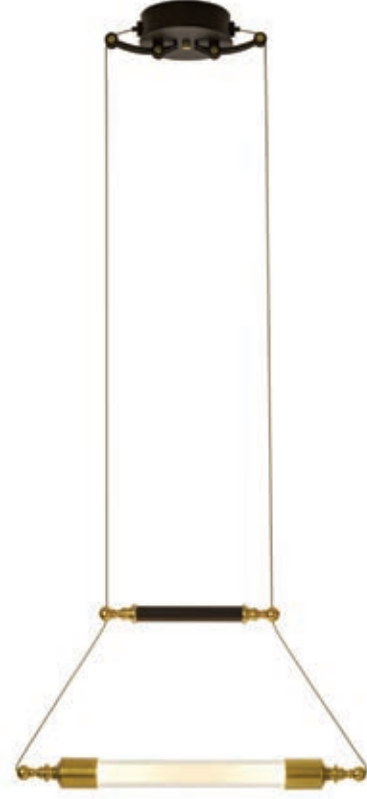

OTTO = 134401 · BRASS ACCENTS
18.9" w · T3 capsule, 20W max