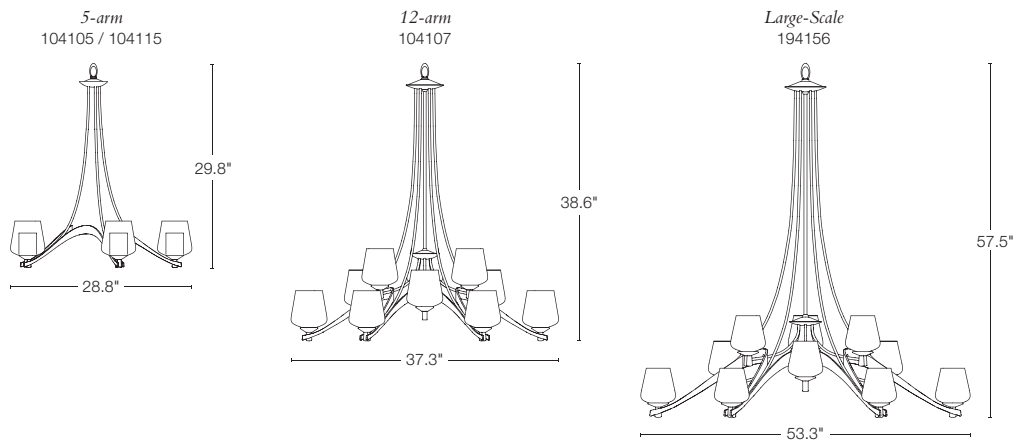

Ribbon chandeliers options available