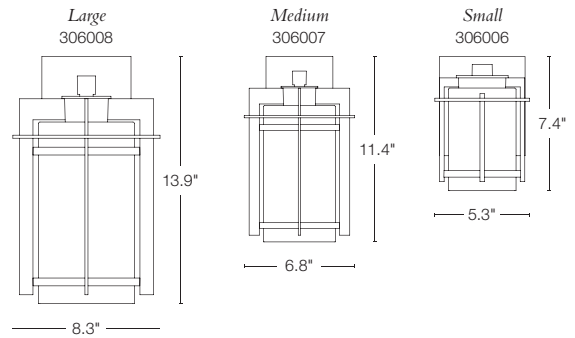

Tourou sconces sizes available

TOUROU LARGE - 306008 · ALUMINUM SCONCE
13.9" h x 8.3" w x 9.9" d - A19 bulb, 100W max (LED avail)
SHOWN: BLACK FINISH /STONE GLASS · US PATENT D535,427S