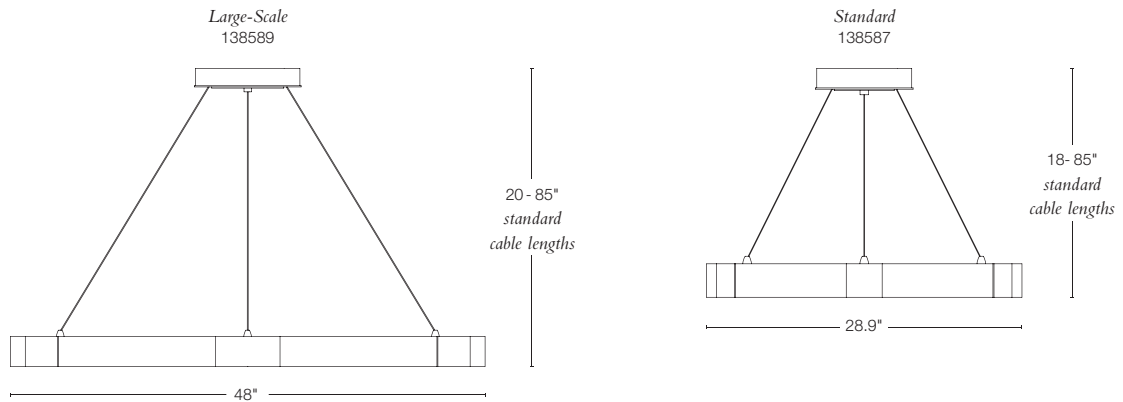

Size comparison of Aura LED pendants