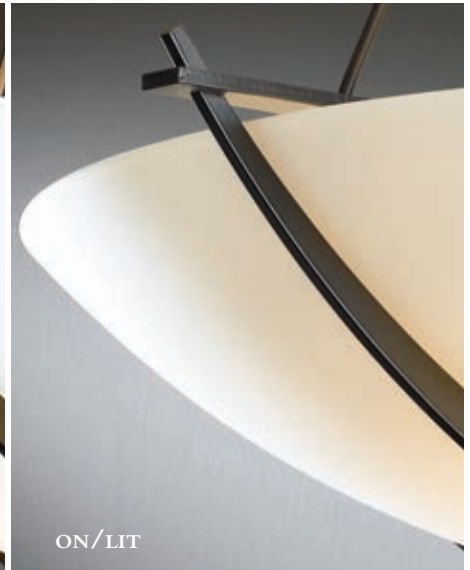

OPAL GLASS

Our most popular glass choice. A neutral flat white when unlit, Opal radiates the warmth of the inner bulb when lit.

-G OPAL GLASS