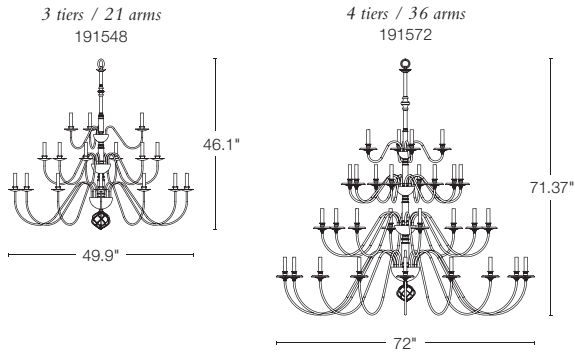

left: **BALL BASKET** - 191572
71.37" h x 72" dia - B bulbs (36), 60W max

SHOWN: BLACK FINISH

Note — The weight of these fixtures requires direct-to-joist, beam or overlay attachment independent of the electrical junction box.

Large-Scale Ball Basket Chandeliers

Also available:

- 191536: 3 tiers / 20 arms / 35.4" dia
- 191542: 3 tiers / 21 arms / 41.7" dia
- 191560: 4 tiers / 36 arms / 69.4" dia