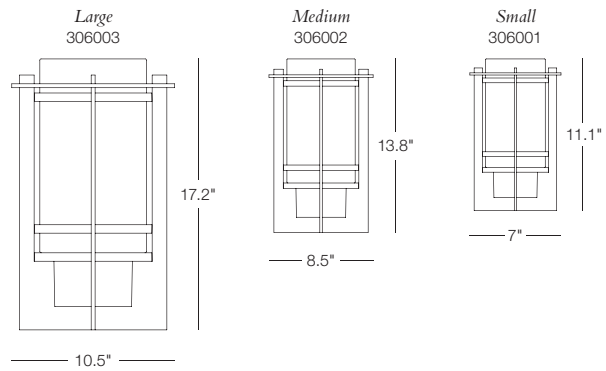

Tourou sconce sizes available

TOUROU MEDIUM = 306002 · ALUMINUM SCONCE
13.8" h x 8.5" w x 9.1" d · A19 bulb, 150W max
SHOWN: BLACK FINISH / OPAL GLASS