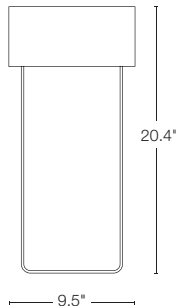

Large
205427