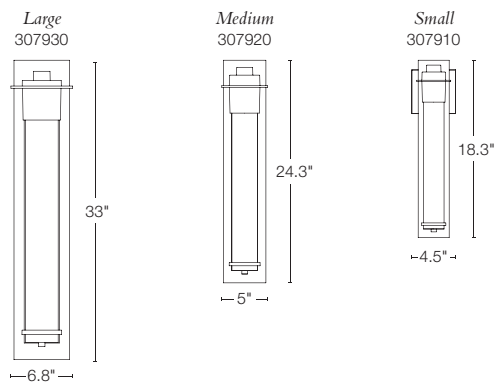

Airis sconce sizes available