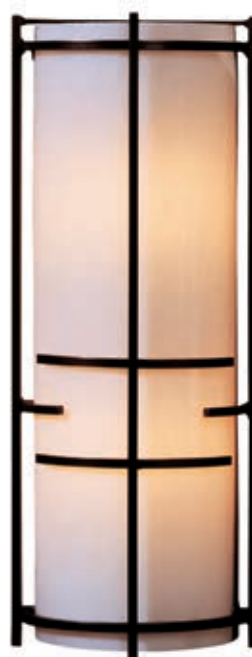

EXTENDED BARS - 205910
17.5" h x 6.75" w x 4.5" d
A19 bulbs (2), 75W max (fluorescent avail)
SHOWN: BRONZE FINISH / IVORY BENT ART GLASS