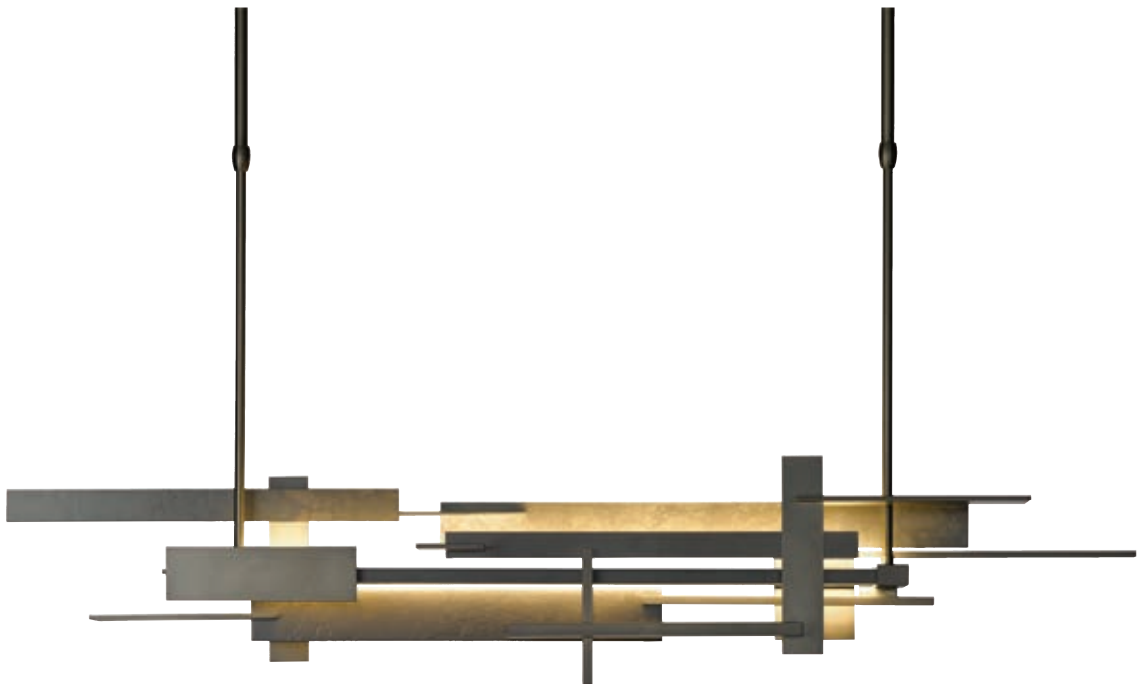

PLANAR SMALL - 139718
12.1" w x 10.6" d - dedicated LED lamping
SHOWN: DARK SMOKE FINISH · PATENT PENDING