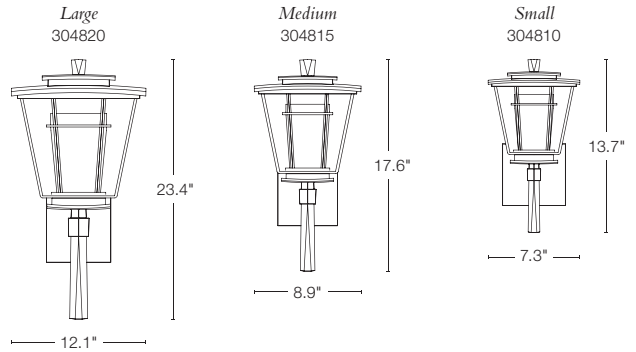

Beacon Hall sconce sizes available