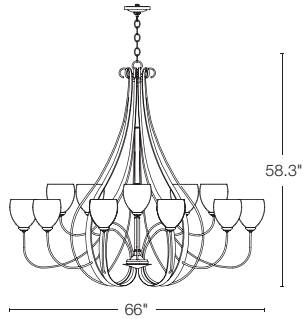

Large-Scale 15-arm
192166

SWEEPING TAPER - 101469
26.3" h x 30" dia - B bulbs (9), 60W max
SHOWN: DARK SMOKE FINISH