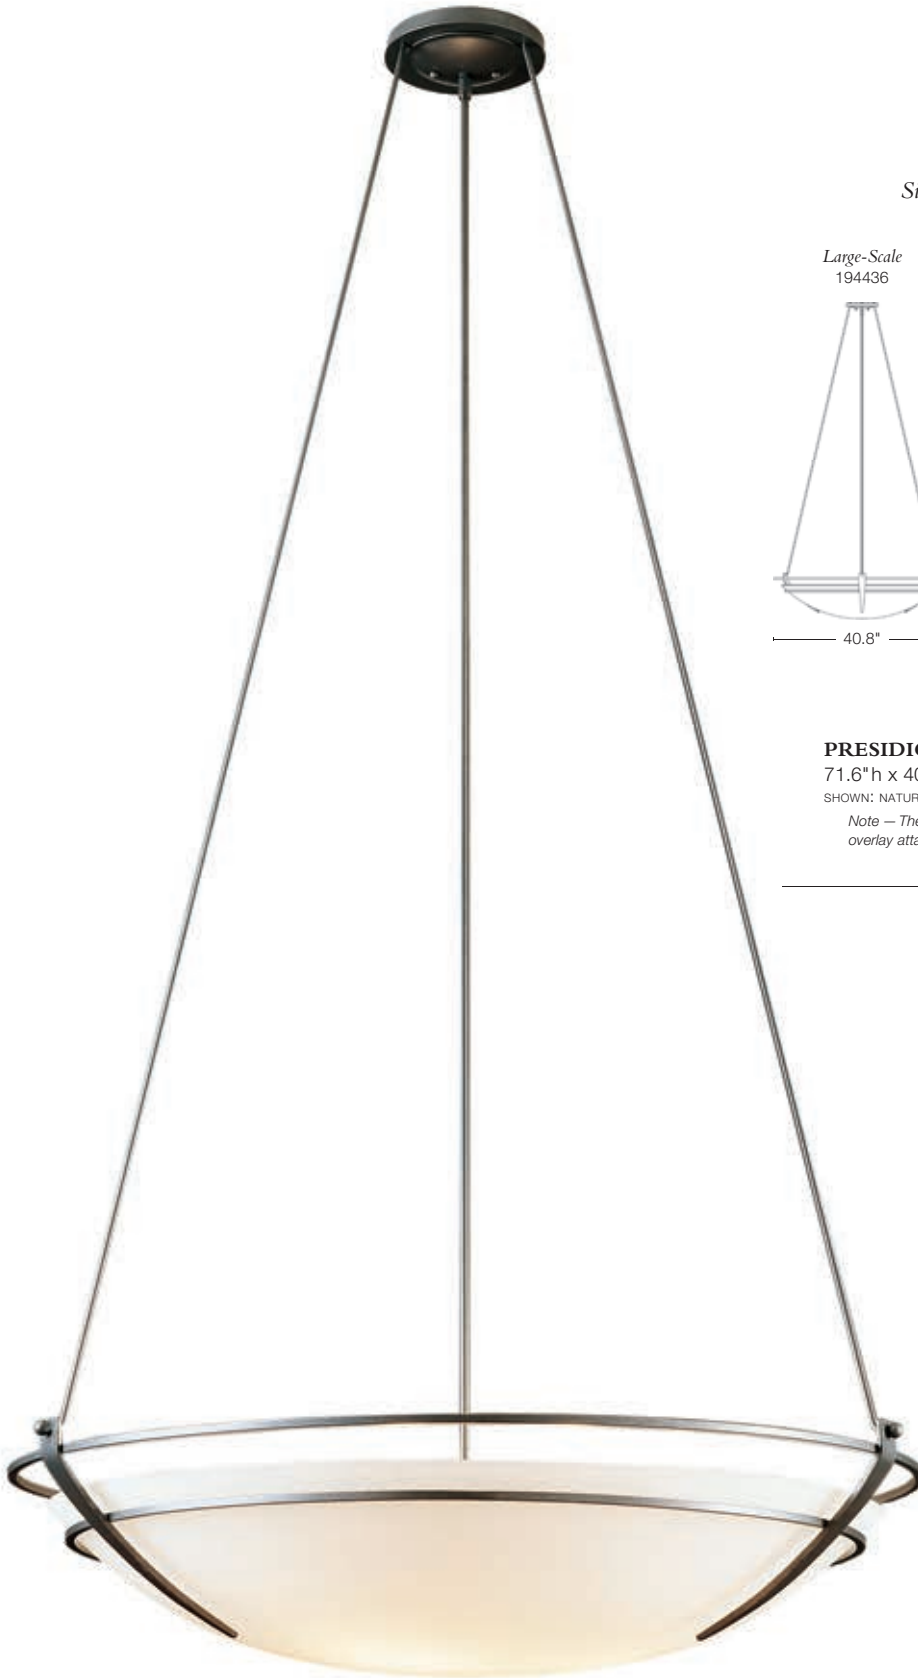

Size comparison of Presidio Tryne pendants