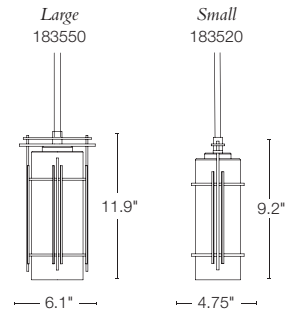

SIMPLE PENDANT - 188600
5" dia - G9 halogen bulb, 60W max, incl
SHOWN: BURNISHED STEEL FINISH / CLEAR GLASS DOME OVER OPAL GLASS TUBE

ARC ELLIPSE LARGE - 188250
12.9" w x 5.3" d - A19 bulb, 100W max (fluorescent avail)
SHOWN: DARK SMOKE FINISH / STONE GLASS OVAL TUBE US PATENT D613,896