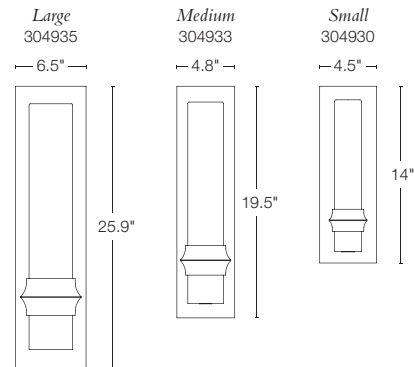

Rook sconce sizes available