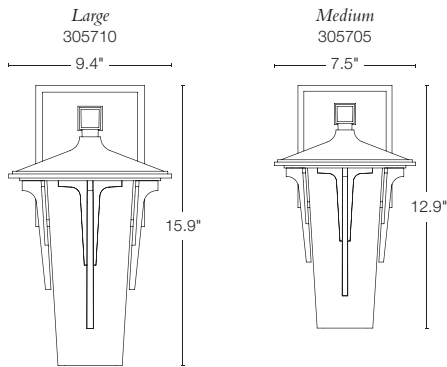

Modern Prairie sconce sizes available

MODERN PRAIRIE LARGE • 305710 • ALUMINUM SCONCE
15.9" h x 9.4" w x 11.9" d - A19 bulb, 100W max
SHOWN: BURNISHED STEEL FINISH / PEARL GLASS · US PATENT D722,719