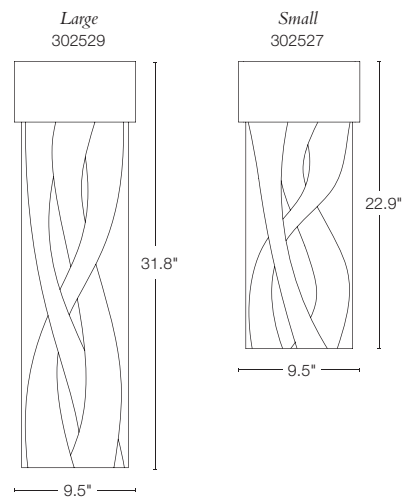

Tress wall sconce sizes available

TRESS SMALL = 302527 · ALUMINUM SCONCE
22.9" h x 9.5" w x 3.7" d · ADA · dedicated LED lighting
INDOOR VERSION: 205435 · SHOWN: BRONZE FINISH