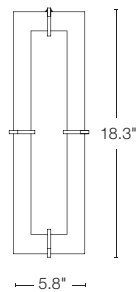

Medium
207760