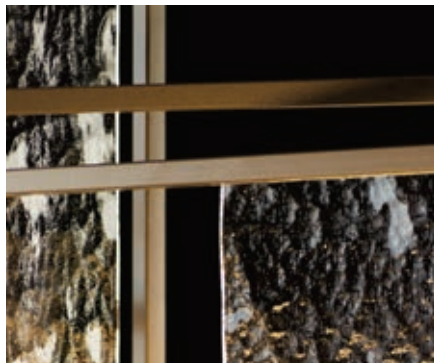

And so with the sunshine and the great bursts of leaves growing on the trees, just as things grow in fast movies,
I had that familiar conviction that life was beginning over again with the summer. —F. Scott Fitzgerald

left: Summer with clear glass plates