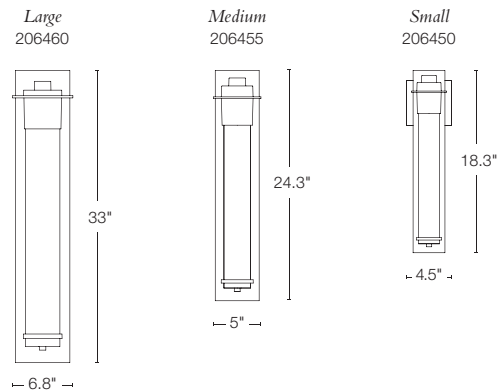

AIRIS SMALL • 206450
18.3" h x 4.5" w x 4" d = ADA
120V, GU10, MR16 halogen bulb, 35W max
SHOWN: VINTAGE PLATINUM FINISH / CAST ALUMINUM PLATE
US PATENT D608,489

AIRIS MEDIUM • 206455
24.3" h x 5" w x 5.2" d = 120V, GU10,
MR16 halogen bulb, 35W max
SHOWN: VINTAGE PLATINUM FINISH / SEEDED CLEAR
GLASS TUBE · US PATENT D608,489

AIRIS LARGE • 206460
33" h x 6.8" w x 4.6" d
120V, GU10, MR16 halogen bulb, 50W max
suitable for wet location
SHOWN: DARK SMOKE FINISH / STAINLESS MESH TUBE

*Airis sconces are available in three sizes
and four face designs*