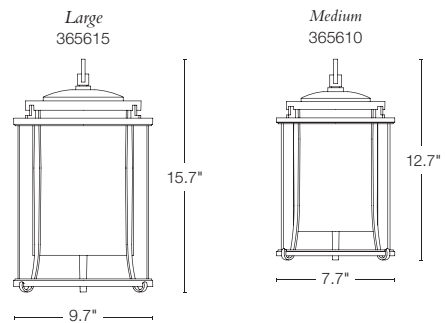

Meridian chain-hung sizes available