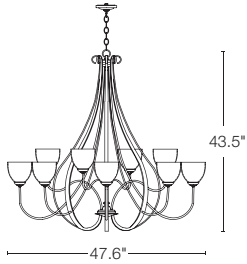

left: **SWEEPING TAPER** - 192148
43.5" h x 47.6" dia - A19 bulbs (12), 100W max
SHOWN: BRONZE FINISH / STONE GLASS DOMES

Note — The weight of these fixtures requires direct-to-joist, beam or overlay attachment independent of the electrical junction box.

Large-Scale Sweeping Taper Chandelier sizes available

Large-Scale 12-arm
192148