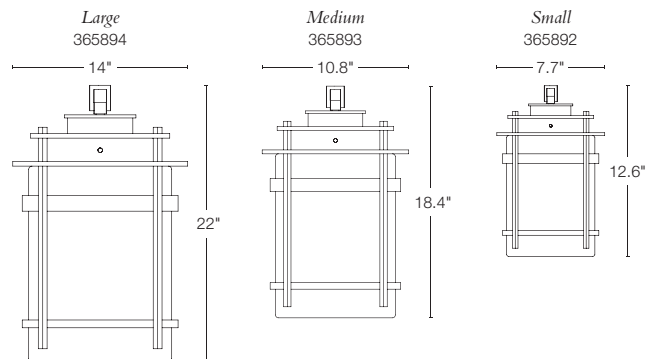

Banded ceiling-hung fixture sizes available