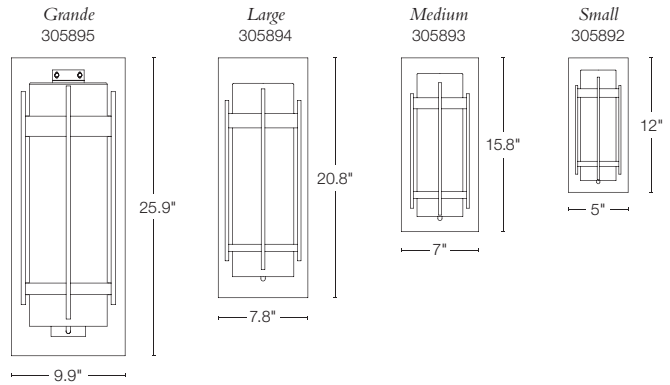

HOOD MEDIUM = 306565 · ALUMINUM SCONCE
16" h x 10" w x 12.8" d · A19 bulb, 100W max
photometric data avail · IDA approved Dark Sky-friendly fixture
SHOWN: BRONZE FINISH / STONE GLASS · US PATENT D685,947S

Banded sconce sizes available

BANDED MEDIUM • 305893 • ALUMINUM SCONCE
15.8" h x 7" w x 5.2" d • A19 bulb, 100W max (LED avail)
SHOWN: DARK SMOKE FINISH / OPAL GLASS