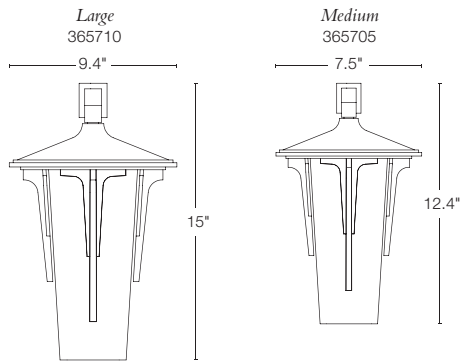

MERIDIAN = 345610 - ALUMINUM POST LIGHT
 14.4" h x 9.7" dia (without post) - A19 bulb, 100W max
 71" h x 3" dia post, 3" pier mount, & base cover sold separately
 SHOWN: DARK SMOKE FINISH / SEEDED GLASS OVER OPAL GLASS

MERIDIAN MEDIUM = 365610 - ALUMINUM PENDANT
 12.7" h x 7.7" dia - A19 bulb, 100W max (LED avail)
 SHOWN: BURNISHED STEEL FINISH / SEEDED GLASS OVER OPAL GLASS

Meridian chain-hung sizes available

Modern Prairie chain-hung sizes available