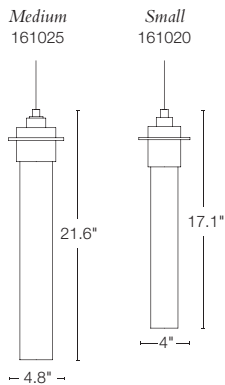

SEE PAGE 23 FOR
CANOPY, TRACK AND
RAIL INFORMATION

NEW WINTER - 161175 · ALUMINUM
4" dia - 12V T4 capsule bulb, 50W max
SHOWN: VINTAGE PLATINUM FINISH / OPAL GLASS GLOBE DIFFUSER
RAIL/TRACK VERSION: 161175T