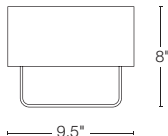

Quad sconce sizes available

Small
205425