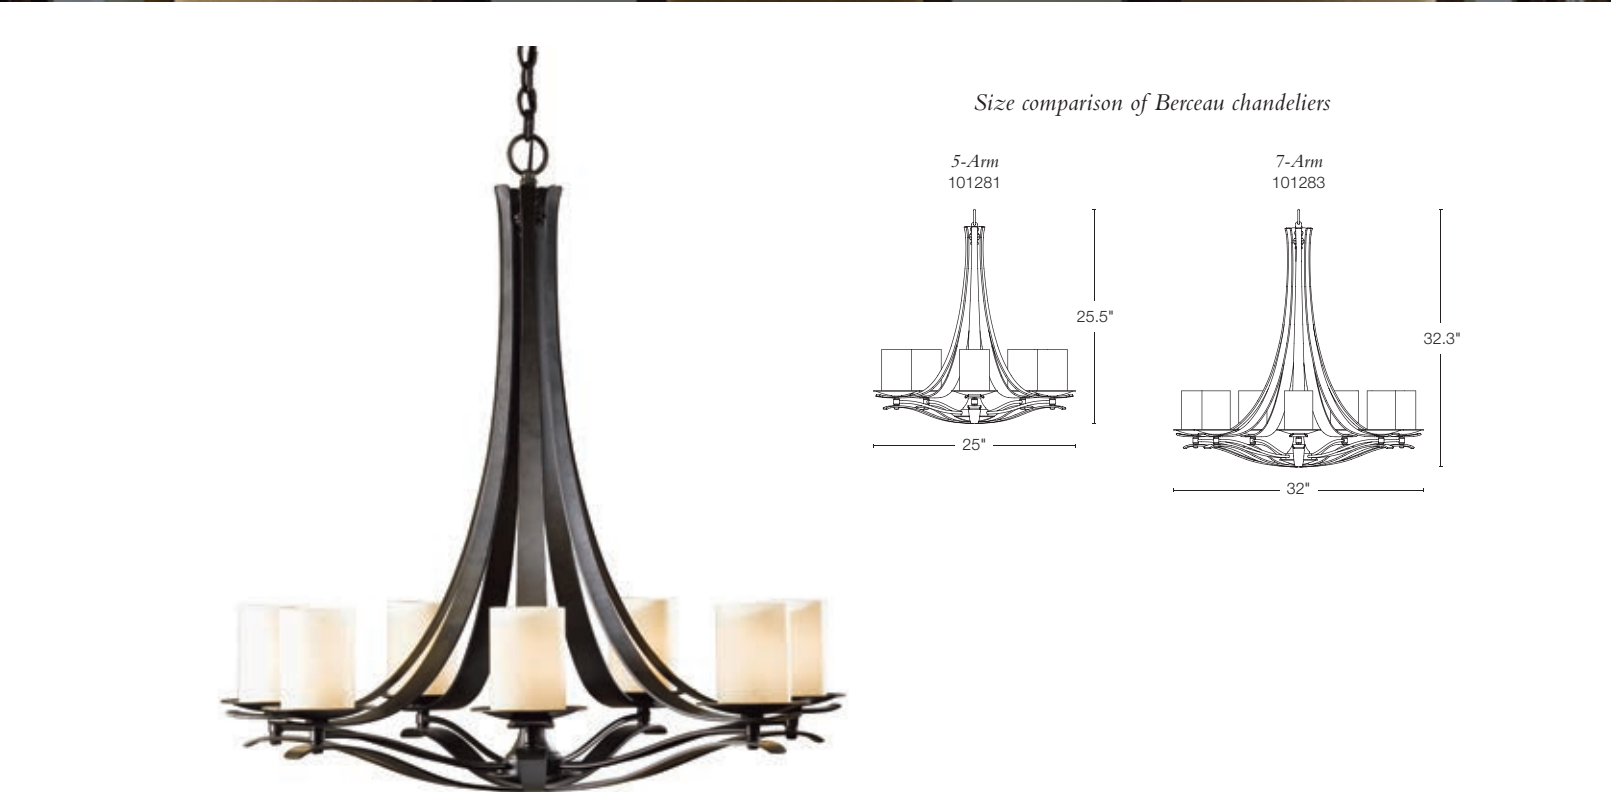

BERCEAU ■ 101281
25.5" h x 25" dia ■ B bulbs (5), 60W max (fluorescent avail)
SHOWN: BURNISHED STEEL FINISH / OPAL GLASS TUBES

BERCEAU ■ 101283
32.3" h x 32" dia ■ B bulbs (7), 60W max (fluorescent avail)
SHOWN: DARK SMOKE FINISH / STONE GLASS TUBES

Size comparison of Berceau chandeliers