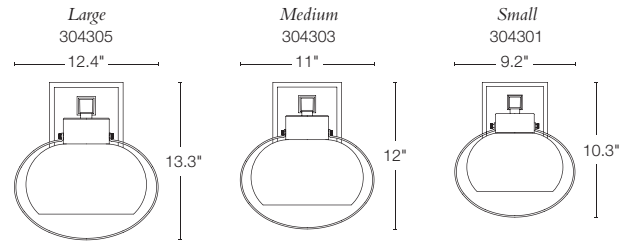

Port sconce sizes available

opal glass option