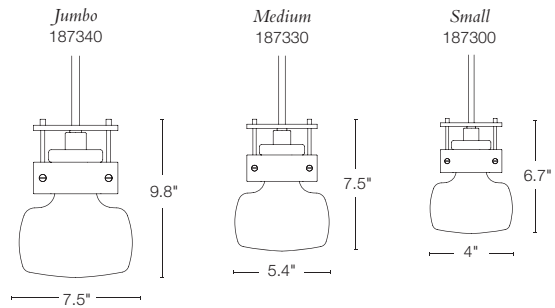

Cuff sizes available

CUFF • 187330
 5.4" dia • G9 halogen bulb, 60W max, incl
 SHOWN: DARK SMOKE FINISH • US PATENT D716,992

Mason chain-hung sizes available

OUTDOOR CHAIN-HUNG MASON
 PENDANT DOUBLES AS AN
 INTERIOR PENDANT.