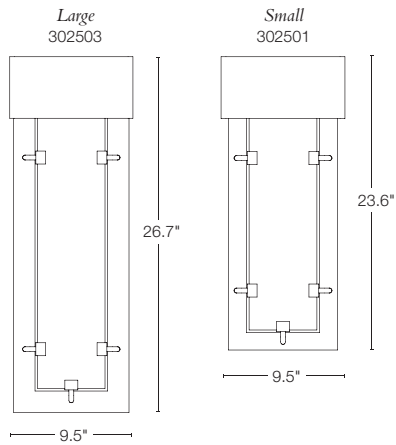

left: **URSA SMALL** = 302501 · ALUMINUM SCONCE
23.6" h x 9.5" w x 3.7" d = ADA = dedicated LED lamping
SHOWN: DARK SMOKE FINISH / SEEDED CLEAR GLASS

PRODUCT | OUTDOOR

Ursa wall sconce sizes available

URSA LARGE = 302503 · ALUMINUM SCONCE
26.7" h x 9.5" w x 3.7" d = ADA = dedicated LED lamping
SHOWN: DARK SMOKE FINISH / SEEDED CLEAR GLASS