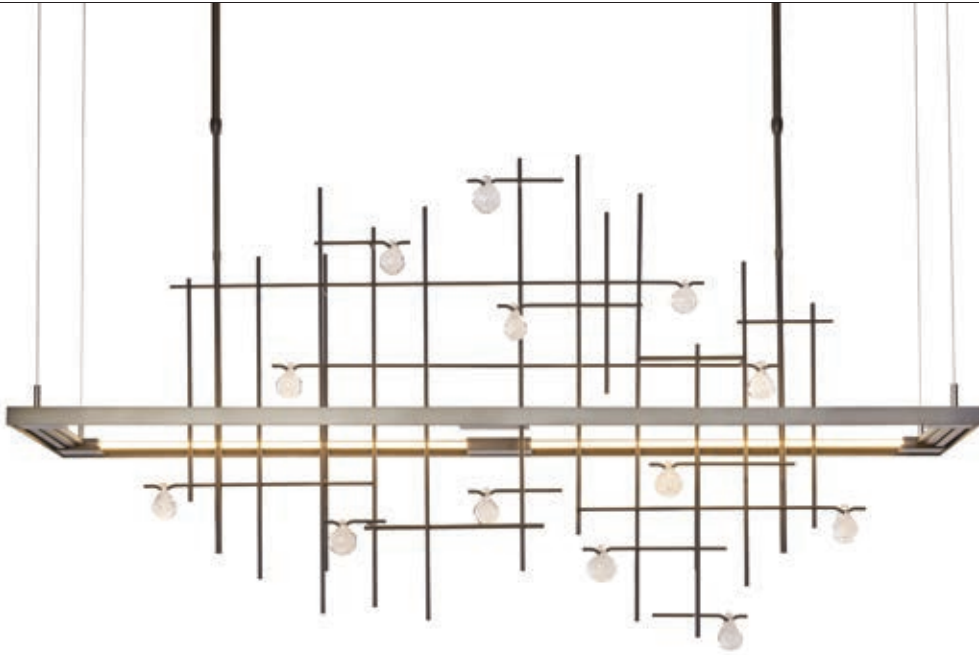

THE
4 SEASONS SPRING

RAINDROPS CASCADING DOWN A TRELIS WERE THE INSPIRATION
BEHIND SPRING. EACH GLASS RAINDROP CAPTURES THE LIGHT,
RESULTING IN AN UNEXPECTED SPARKLE.

SPRING - 139751
53.4" w x 15.8" d - dedicated LED lighting
SHOWN: BURNISHED STEEL FINISH