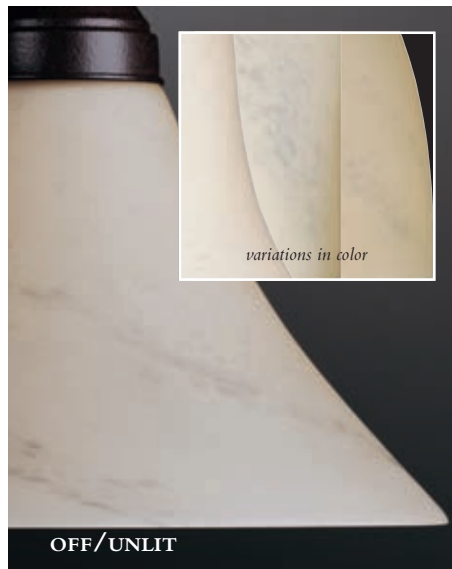

STONE GLASS

A transitional glass, Stone has a combination of earthy hues of warm ivory, beige and sand with flecks of grey striations suggesting natural stone when unlit. It takes on a warmer glow when lit.

-H STONE GLASS