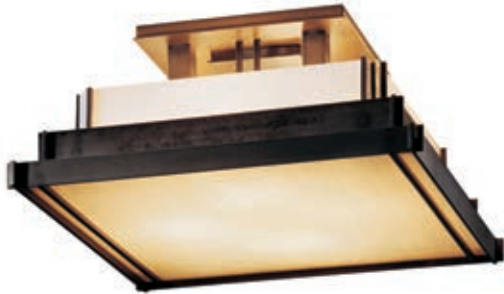

STEPPE - 123715
12"h x 17.1" sq - A19 bulbs (4), 75W max
SHOWN: BLACK FINISH / WHITE ART GLASS

BANDED - 124394
4.75"h x 13.6" sq - A15 bulbs (2), 60W max (fluorescent avail)
SHOWN: MAHOGANY FINISH / STONE GLASS BOWL