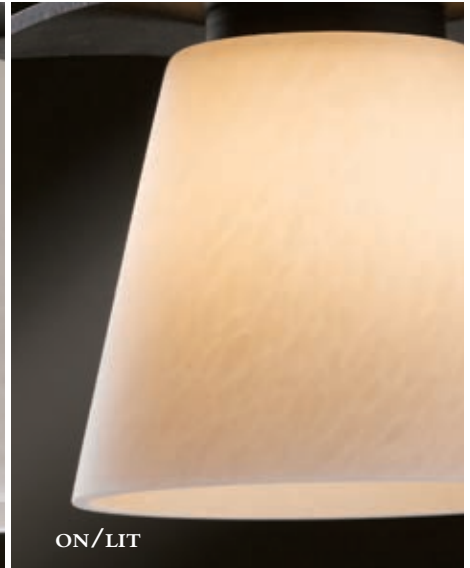

AO GLASS

OPAL GLASS

Our most popular glass choice. A neutral flat white when unlit, Opal radiates the warmth of the inner bulb when lit.

-G OPAL GLASS

PEARL GLASS

A matte, light cream color when unlit, it glows warm with very unique, delicate patterns of undulating clouds when lit.