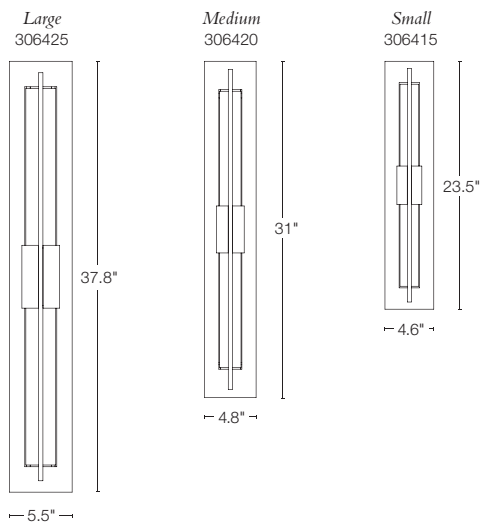

Double Axis sconce sizes available