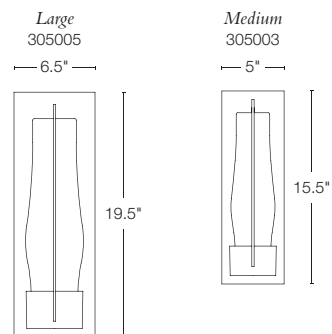

Harbor sconce sizes available