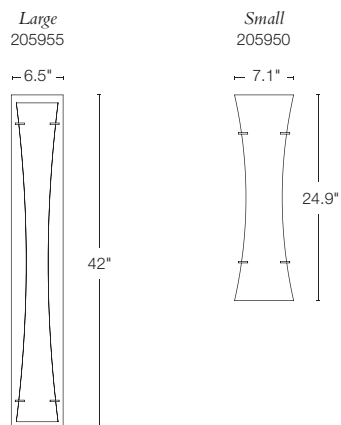

Bento wall sconce sizes available

BENTO = 205950
24.9" h x 7.1" w x 4.4" d • 13 W GU24 fluorescent bulbs (3), incl
SHOWN: DARK SMOKE FINISH / NATURAL CORK SHADE