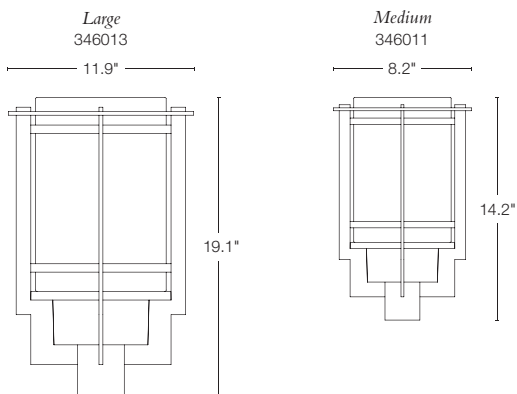

Tourou post light sizes available

TOUROU LARGE = 346013 · ALUMINUM POST LIGHT
19.1" h x 11.9" sq (w/o post) · A19 bulb, 150W max (fluorescent avail)
optional base cover avail = 3" pier mount, 23" h or 71" h sq post avail
SHOWN: BLACK FINISH / STONE GLASS