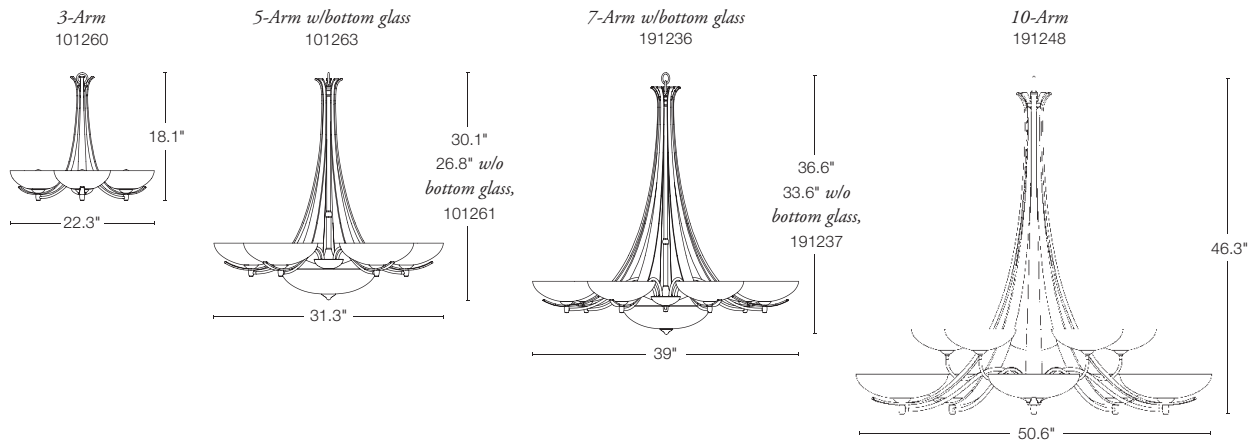

Size comparison of Aegis chandeliers

AEGIS - 191248

46.3" h x 50.6" dia - G9 halogen bulbs (10), 60W max, incl

SHOWN: DARK SMOKE FINISH / OPAL GLASS BOWLS

Note — The weight of these fixtures requires direct-to-joist, beam or overlay attachment independent of the electrical junction box.