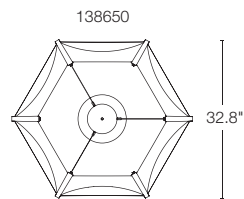

Size comparison of Aura Pendants

AURA LARGE-SCALE • 138589
48" dia • dedicated LED lamping • cable-hung
SHOWN: DARK SMOKE FINISH

Bottom view of Bento Pendant

LIFETIME LIMITED WARRANTY
ON ALL PRODUCTS INCLUDING
OUR LED FIXTURES.