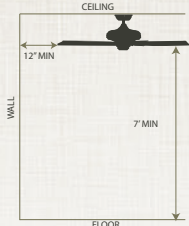

INSTALLATION

CHOOSE THE RIGHT FAN TO FIT YOUR ROOM

To maximize performance, choose the right fan size for your room. For long or large rooms, consider more than one fan to handle your cooling requirements. For maximum comfort, the fan should be placed as close to the center of the room as possible and blade tips should be at least 18 inches from any wall.

Emerson's Recommendations Based on aesthetic & airflow considerations			Energy Star Recommendations Based on energy efficiency considerations		
Room Size	Sq. Ft.	Blade Span	Room Size	Sq. Ft.	Blade Span
Small	0-75	36	Small	0-75	29-36
Small to Medium	76-144	42-44	Small to Medium	76-144	36-42
Medium	144-225	52-54	Medium	144-225	44
Large	225-400	54-72	Large	225-400	50-54
Great Rooms	400+	52-72 more than one fan installation			

INSTALLATION INFORMATION

- **STANDARD 8 FOOT CEILINGS**
  - Most Emerson fans are designed to fit a standard eight-foot ceiling, which puts the blades seven feet from the floor for the best air movement and clearance.
- **CEILINGS LOWER THAN 8 FEET**
  - Choose an Emerson Snuggler model to achieve the desired seven-foot blade clearance or consider a close-to-the-ceiling downrod (CFDR25). See pg. 158-160 for model compatibility.
- **CEILINGS ABOVE 8 FEET**
  - The fan should be hung by a downrod eight or nine feet from the floor which optimizes air movement. If necessary, order accessory downrod to achieve proper length. See Accessory Downrod chart at the top of pg. 156.
- **HANGING SYSTEM**
  - All Emerson residential ceiling fans feature a die-cast zinc hanging ball and bracket for durability. This system is textured to minimize wobble and provide superior stability. Emerson heat fans feature a J-hook hanging system for easy installation and smooth performance.
- **WARRANTY**
  - All Emerson fans, except Industrial Fans, carry a limited lifetime motor warranty.