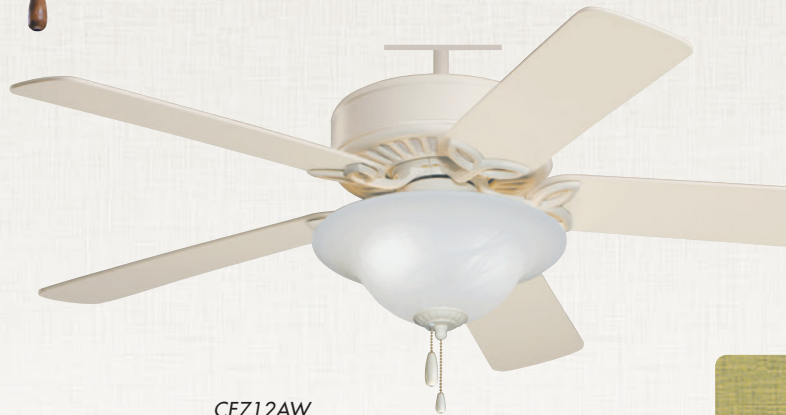

CF712AW
Summer White Housing
Summer White/Bleached Oak Blades
Alabaster Swirl Glass