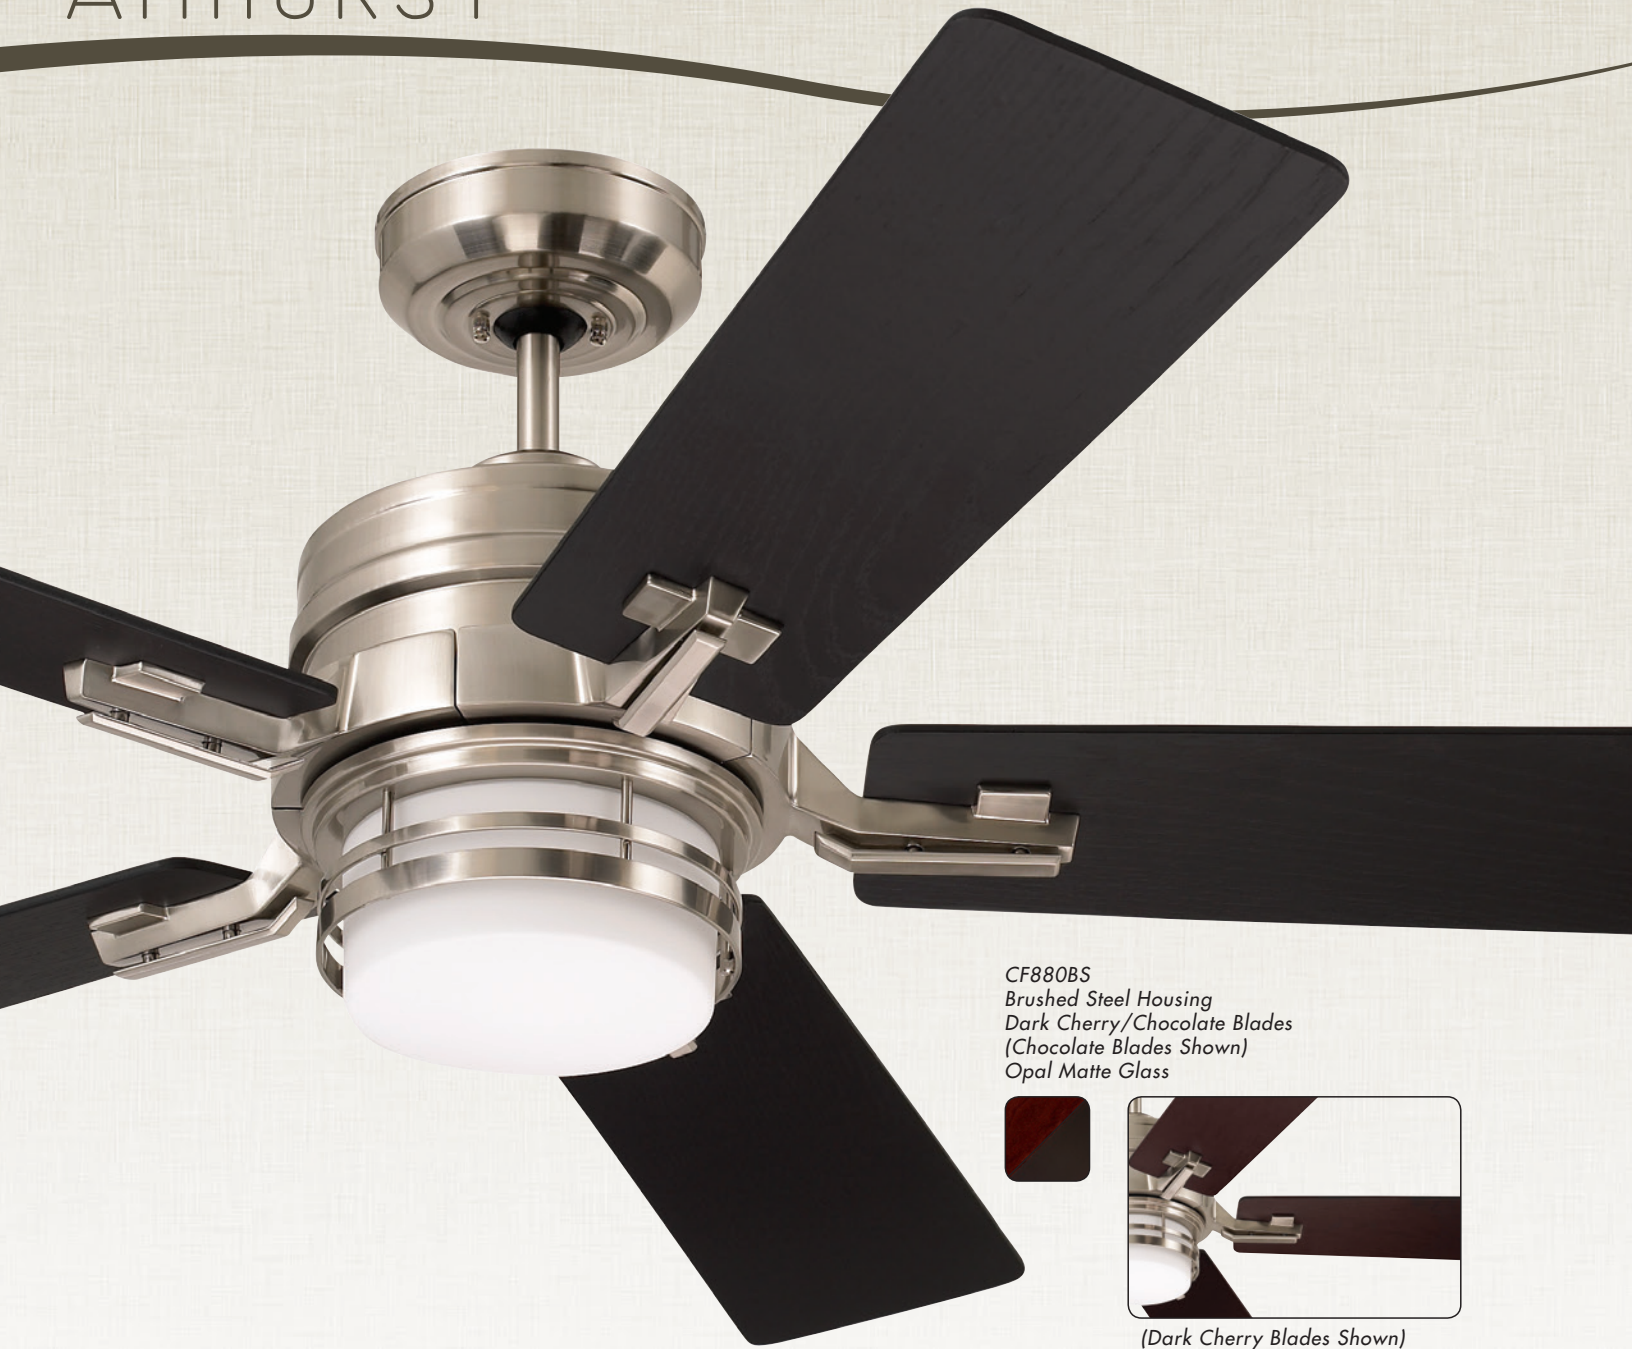

(Dark Cherry Blades Shown)

AMHURST