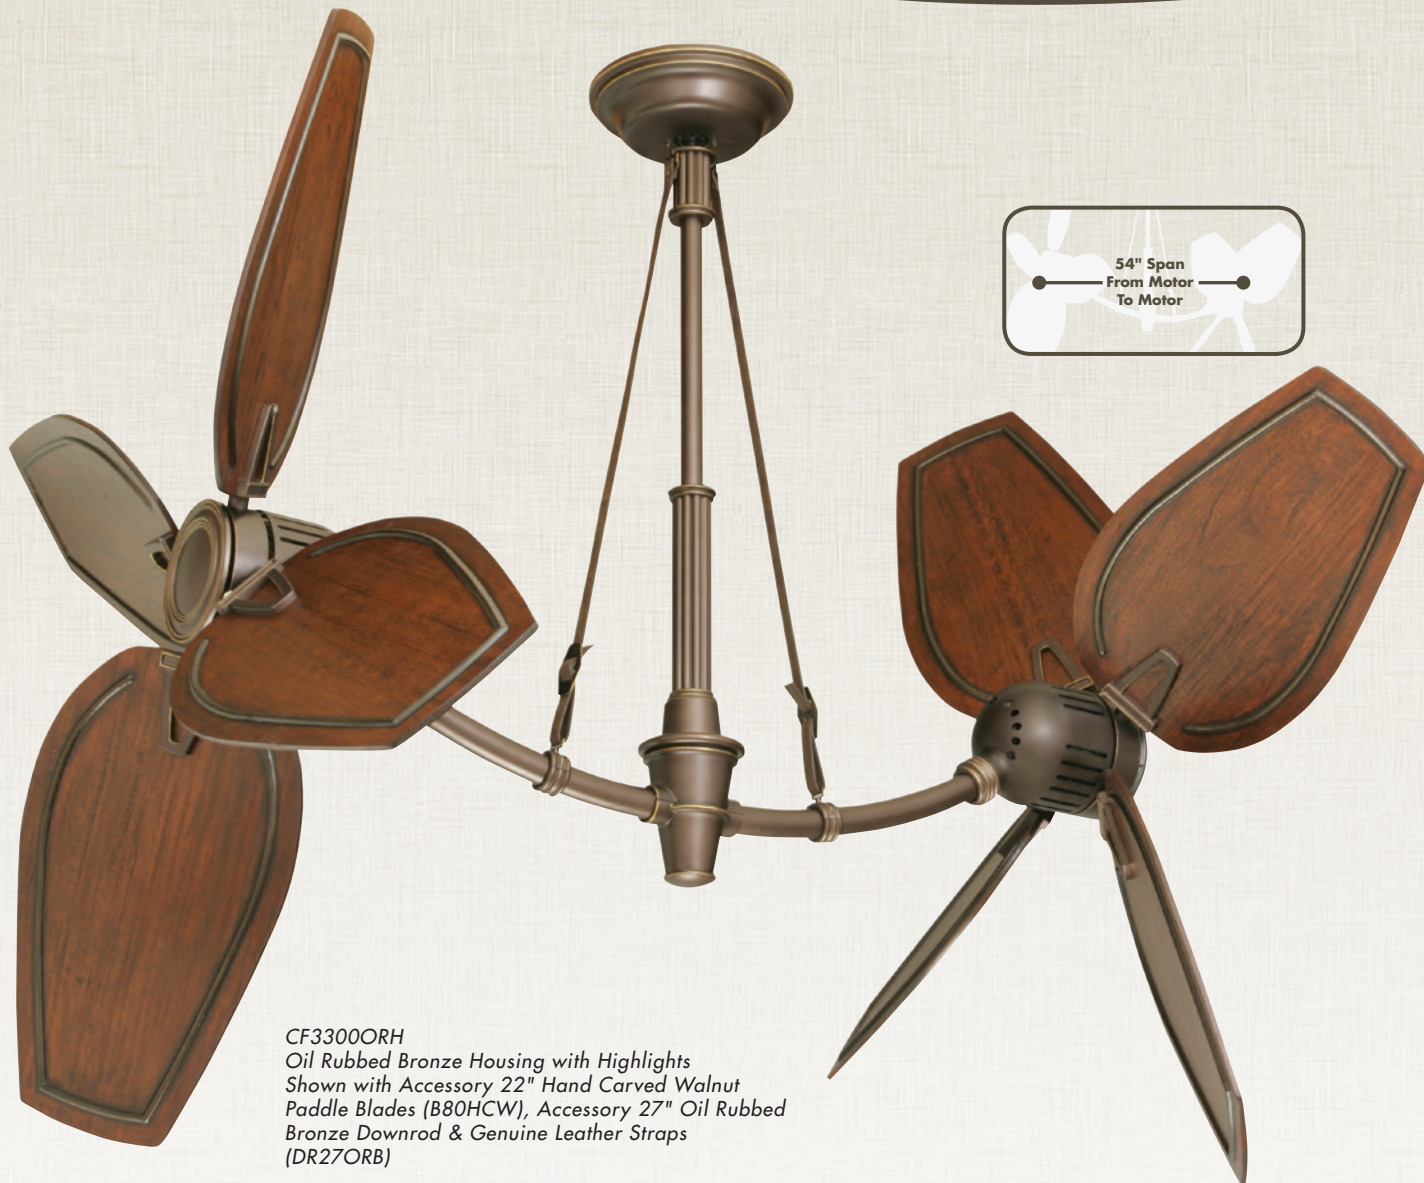

CF3300ORH
*Oil Rubbed Bronze Housing with Highlights
Shown with Accessory 22" Hand Carved Walnut
Paddle Blades (B80HCW), Accessory 27" Oil Rubbed
Bronze Downrod & Genuine Leather Straps
(DR27ORB)*

52" or 44" blade span

Canopy included slopes up to 52°

Pick from downrod lengths of 21", 27", 36",
48" or 60" (sold separately). See page 11 for
recommended ceiling heights

Not light fixture adaptable

Reverse both motors independently

Two speeds

Included:

Sold Separately:

1 Controls are recommended for indoor use only.
2 Damp location blades are made with weather-resistant resin with a protective UV coating. For a fan to qualify as damp location, the housing must also be damp rated.
3 Damp location hand carved blades are suitable for damp locations due to their solid wood design.