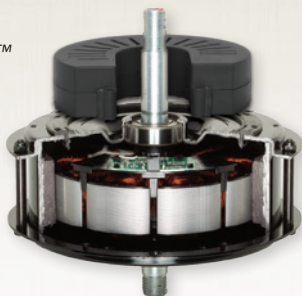

EMERSON EcoMOTOR®