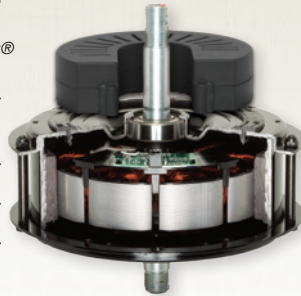

Drives higher degree blade pitch more efficiently

Built-in electronics with 6-speed control with every fan

Adaptable to 44", 54", 60" or 72" fan diameter without adding noise and allowing versatility & quiet operation