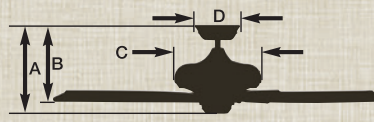

FAN SPECIFICATIONS

Model Number	Model	Page	Motor	Fan Diameter	Blade Pitch	A	B	C	D	RPM Range	Motor Warranty	Energy Star	High Speed Amps	Accepts 2.5" D.R.
CF711	50" Pro Series II	130	153x15mm	50"	12°	14.8"/18.5"	8.3"/11.0"	11.5"	5.2"	65-170	Lifetime	No	0.53	No
CF712	Pro Series	126	153x15mm	50"	12°	14.8"/18.5"	8.3"/11.5"	11.5"	5.2"	65-170	Lifetime	No	0.51	No
CF713	Pro Series ES	128	153x15mm	50"	12°	14.8"/18.5"	8.3"/11.5"	11.5"	5.3"	75-175	Lifetime	Yes	0.50	No
CF717	Ashland	124	153x17mm	52"	11.5°	17.0"/13.0"	9.5"/13.5"	12.0"	5.3"	70-170	Lifetime	No	0.47	No
CF742PF	42" Summer Night	121	153x10mm	42"	12°	12.0"	10.0"	11.5"	5.2"	80-200	Lifetime	No	0.39	Yes
CF755	Designer	98	188x15mm	52"	14°	14.0"	12.0"	12.0"	6.4"	60-200	Lifetime	Yes	0.62	Yes
CF765	Loft	60	188x15mm	60"	Contoured	12.8"	12.8"	7.5"	6.5"	60-190	Lifetime	Yes	0.66	Yes
CF766	4th Avenue	50	188x20mm	60"	14°	17.9"	12.6"	8.7"	6.4"	65-150	Lifetime	No	0.41	No
CF772	52" Monterey II	20	188x15mm	52"	13°	15"	11.5"	13"	6.8"	65-195	Lifetime	No	0.58	No
CF773	42" Monterey II	21	153x18mm	42"	12.5°	15.0"	12.5"	12.5"	6.5"	100-225	Lifetime	No	0.40	Yes
CF776	Monterey Lumina	18	188x15mm	52"	13°	19.1"	11.5"	13"	6.8"	65-195	Lifetime	No	0.58	Yes
CF787	Carrera Grande	30	212x25mm	44"/54"/60"/72"	14°	14.5"	13.0"	13.4"	7.1"	35-215	Lifetime	No	0.72	No
CF788	Carrera Grande Eco	28	EcoMotor	44"/54"/60"/72"	16°	14.5"	13.0"	13.4"	7.1"	50-150	Lifetime	Yes	0.27	No
CF804S	42" Snugger	105	153x12mm	42"	12°	7.3"	6.5"	9.1"	N/A	80-205	Lifetime	No	0.38	No
CF805S	52" Snugger	104	153x15mm	52"	12°	7.3"	7.6"	11.0"	N/A	60-165	Lifetime	No	0.53	No
CF810	Avondale	22	153x15mm	52"	12°	15.1"	13"	12"	6.7"	70-165	Lifetime	No	0.46	Yes
CF830	Monaco	74	188x25mm	60"	14°	15.5"/21.0"	13.0"/18.5"	16.0"	8.9"	50-160	Lifetime	No	0.82	No
CF850	Summerhaven	112	188x15mm	52"	12°	14.4"	9.7"	11.7"	6.7"	102-206	Lifetime	No	0.43	Yes
CF880	Amhurst	14	188x15mm	54"	12°	15.1"	11.8"	9.1"	6.3"	60-170	Lifetime	No	0.58	Yes
CF890	Bradshaw	48	153x20mm	52"	12°	17.5"	13.8"	8.5"	6.5"	70-170	Lifetime	No	0.41	No
CF901	Prima	94	188x15mm	52"	13°	13.0"	12.0"	12.0"	6.3"	70-180	Lifetime	Yes	0.49	Yes
CF905	Prima Snugger	96	172x14mm	52"	13°	8.0"	7.0"	11.6"	N/A	70-165	Lifetime	No	0.54	No
CF921	Avant Eco	88	EcoMotor	44"/54"/60"/72"	16°	13.0"	12.0"	12.0"	6.3"	50-150	Lifetime	Yes	0.33	No
CF930	Atomical	68	153x18mm	52"	13°	15.8"	12.0"	9.5"	6.5"	70-160	Lifetime	No	0.49	Yes
CF935	Zurich	79	188x15mm	52"	14°	14.5"	13.5"	13.3"	7.0"	50-170	Lifetime	No	0.58	Yes
CF955	Midway Eco	54	EcoMotor	54"	29°	16.5"	9"	12.5"	5.1"	50-211	Lifetime	Yes	0.20	No
CF990	Highgrove	16	188x15mm	53"	12°	15"	13"	13"	6.4"	55-160	Lifetime	No	0.52	No
CF995	Laclede Eco	12	EcoMotor	62"	12°	20.0"	16.0"	17.0"	8.0"	50-135	Lifetime	No	0.42	No
HF1160	60" Industrial Fan	136	188x20mm	60"	Airfoil	12.8"	12.8"	7.5"	5.2"	270	5 Years	No	0.98	No
HF948	48" Industrial Fan	137	188x18mm	48"	Contoured	19.5"/33.5"	16.0"/30.0"	7.5"	4.8"	330	2 Years	No	0.60	No
HF956	56" Industrial Fan	136	188x25mm	58"	Contoured	33.5"	30.0"	7.5"	4.8"	310	2 Years	No	0.79	No
TB301	Paradise Key	83	K55XL	52"	16°	16.0"	14.1"	14.0"	7.6"	50-175	Lifetime	No	0.96	No
TB311	Copa Breeze	82	188x15mm	52"	12°	13.7"	12.0"	11.2"	6.4"	75-190	Lifetime	No	0.60	No
TB344	Bahama Breezes	84	K55XL	52"	16°	15.0"	13.4"	12.0"	6.7"	55-155	Lifetime	No	0.94	No