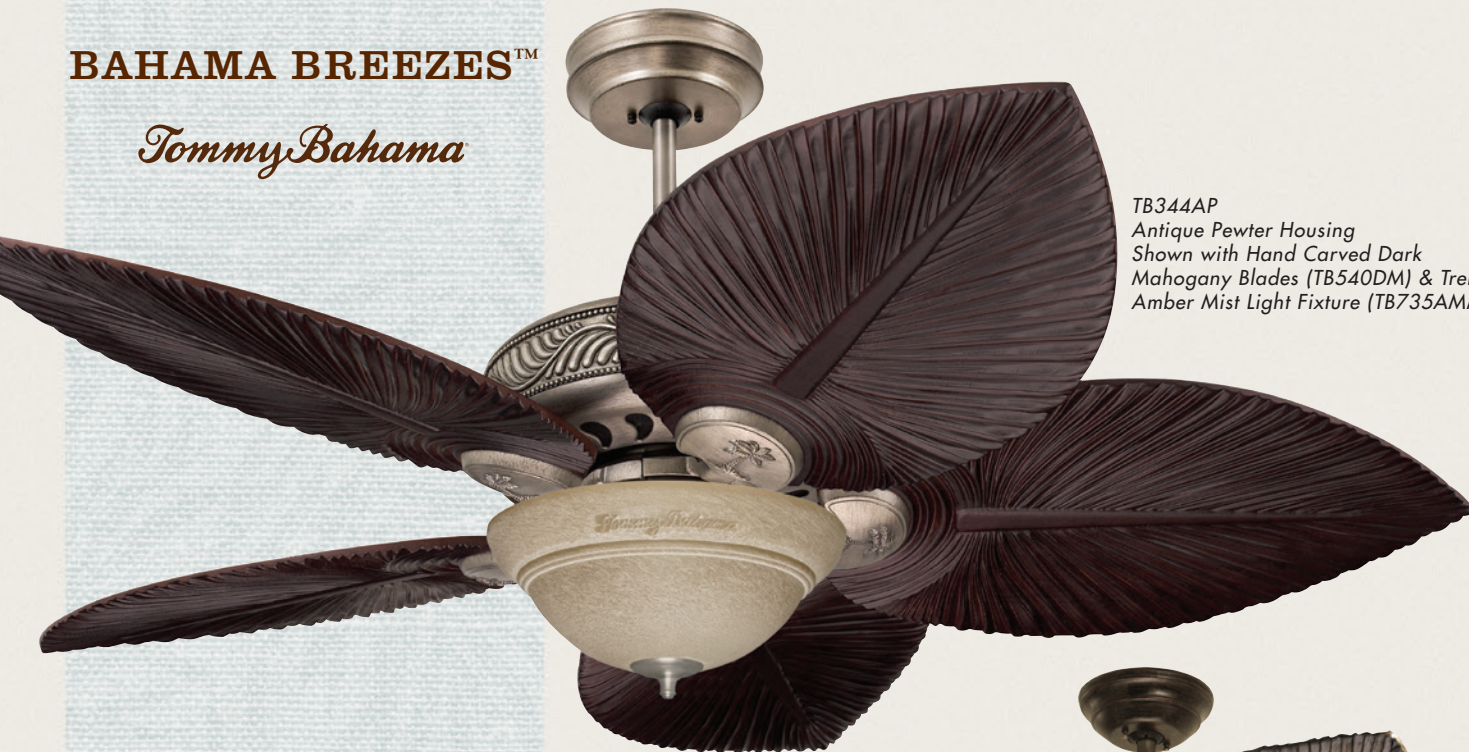

BAHAMA BREEZES™

Tommy Bahama

TB344AP
 Antique Pewter Housing
 Shown with Hand Carved Dark
 Mahogany Blades (TB540DM) & Trella
 Amber Mist Light Fixture (TB735AMM)

52" blade span

Light fixture adaptable

Blades & controls
 sold separately