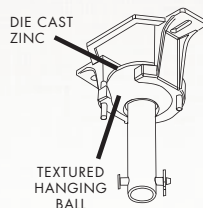

INSTALLATION

CHOOSE THE RIGHT FAN TO FIT YOUR ROOM

To maximize performance, choose the right fan size for your room. For long or large rooms, consider more than one fan to handle your cooling requirements. For maximum comfort, the fan should be placed as close to the center of the room as possible and blade tips should be at least 18 inches from any wall.

Emerson's Recommendations Based on aesthetic & airflow considerations			Energy Star Recommendations Based on energy efficiency considerations		
Room Size	Sq. Ft.	Blade Span	Room Size	Sq. Ft.	Blade Span
Small	0-75	36	Small	0-75	29-36
Small to Medium	76-144	42-44	Small to Medium	76-144	36-42
Medium	144-225	52-54	Medium	144-225	44
Large	225-400	54-72	Large	225-400	50-54
Great Rooms	400+	52-72 more than one fan installation			

INSTALLATION INFORMATION

- **STANDARD 8 FOOT CEILINGS**
  - Most Emerson fans are designed to fit a standard eight-foot ceiling, which puts the blades seven feet from the floor for the best air movement and clearance.
- **CEILINGS LOWER THAN 8 FEET**
  - Choose an Emerson Snuggler model to achieve the desired seven-foot blade clearance or consider a close-to-the-ceiling downrod (CFDR25). See pg. 158-160 for model compatibility.
- **CEILINGS ABOVE 8 FEET**
  - The fan should be hung by a downrod eight or nine feet from the floor which optimizes air movement. If necessary, order accessory downrod to achieve proper length. See Accessory Downrod chart at the top of pg. 156.
- **HANGING SYSTEM**
  - All Emerson residential ceiling fans feature a die-cast zinc hanging ball and bracket for durability. This system is textured to minimize wobble and provide superior stability. Emerson heat fans feature a J-hook hanging system for easy installation and smooth performance.
- **WARRANTY**
  - All Emerson fans, except Industrial Fans, carry a limited lifetime motor warranty.