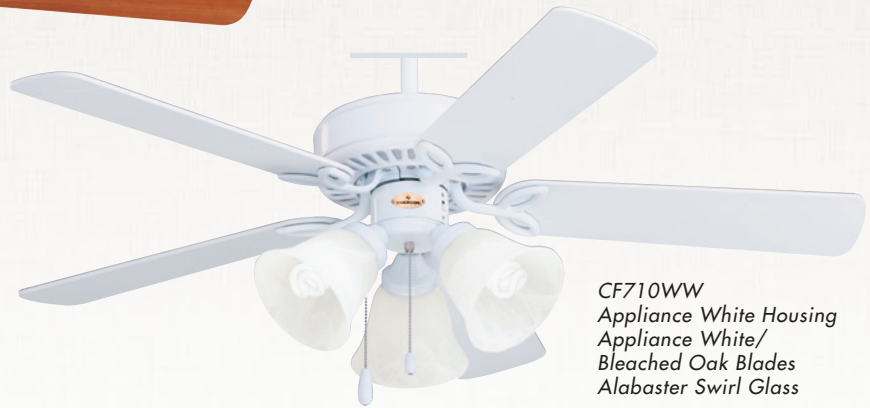

CF710BS
Brushed Steel Housing
Maple/Natural Cherry Blades
Alabaster Swirl Glass

CF710WW
Appliance White Housing
Appliance White/
Bleached Oak Blades
Alabaster Swirl Glass

42" blade span

Easy install mounting bracket