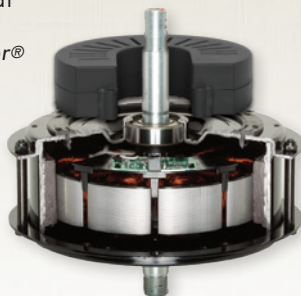

Proven design for reliable & quiet operation

EMERSON EcoMOTOR®

Charcoal Blades Shown

62" blade span

Integrated light fixture uses five 13-watt medium base compact fluorescent bulbs (included) & the accent light uses four 13-watt medium base compact fluorescent bulbs (included)