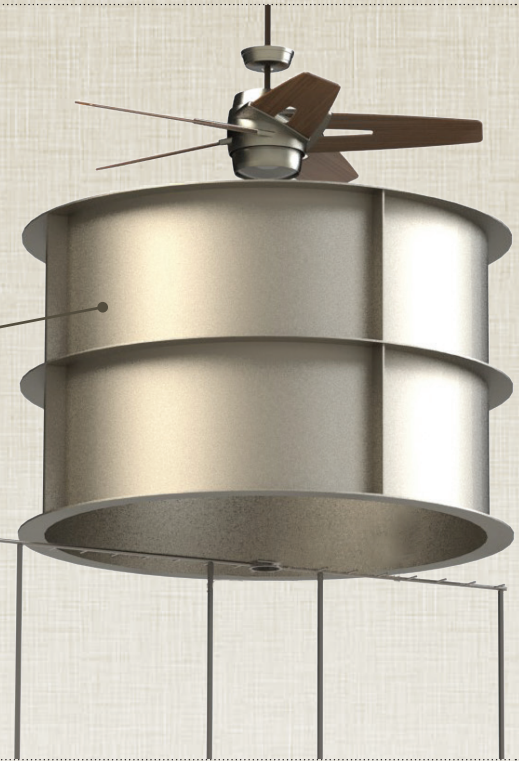

HOW WE TEST AIR FLOW

Every fan manufacturer is required to test fans in exactly the same way. The CFM derived from the test are what is printed on every fan carton and in every catalog. CFM stands for Cubic Feet per Minute. This is what the user feels when beneath the fan. CFM is an objective approach to making competitive comparisons.

Energy Information at High Speed		
Airflow	Electricity Use	Airflow Efficiency
5658	90	63
Cubic Feet Per Minute	Watts (Excludes Lights)	Cubic Feet Per Minute Per Watt

The higher the number, the more air moved

Energy consumption

Energy Efficiency of air being moved

60" diameter hollow test chamber positioned 6" below fan being tested

32 Sensors measure airflow 100 times over the course of 30 minutes

Blade pitch, RPM (revolutions per minute), blade length and overall design are used to maximize CFM. CFM is the true measure of air flow.

HOW WE TEST SOUND

Every new fan model is rigorously tested in the sound lab at Emerson Headquarters in St. Louis, MO. The sound lab is outfitted with anechoic foam wedges which reduce noise by scattering and deflecting sound waves and eliminating bounce-back sounds such as echo, feedback and resonance. This allows our Quality Assurance team to approve only the quietest fan models for production.