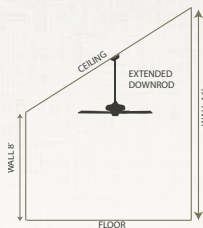

INSTALLATION

CHOOSE THE RIGHT FAN TO FIT YOUR ROOM

To maximize performance, choose the right fan size for your room. For long or large rooms, consider more than one fan to handle your cooling requirements. For maximum comfort, the fan should be placed as close to the center of the room as possible and blade tips should be at least 18 inches from any wall.

Emerson's Recommendations Based on aesthetic & airflow considerations			Energy Star Recommendations Based on energy efficiency considerations		
Room Size	Sq. Ft.	Blade Span	Room Size	Sq. Ft.	Blade Span
Small	0-75	36	Small	0-75	29-36
Small to Medium	76-144	42-44	Small to Medium	76-144	36-42
Medium	144-225	52-54	Medium	144-225	44
Large	225-400	54-72	Large	225-400	50-54
Great Rooms	400+	52-72 more than one fan installation			

INSTALLATION INFORMATION

- **STANDARD 8 FOOT CEILINGS**
  - Most Emerson fans are designed to fit a standard eight-foot ceiling, which puts the blades seven feet from the floor for the best air movement and clearance.
- **CEILINGS LOWER THAN 8 FEET**
  - Choose an Emerson Snuggler model to achieve the desired seven-foot blade clearance or consider a close-to-the-ceiling downrod (CFDR25). See pg. 158-160 for model compatibility.
- **CEILINGS ABOVE 8 FEET**
  - The fan should be hung by a downrod eight or nine feet from the floor which optimizes air movement. If necessary, order accessory downrod to achieve proper length. See Accessory Downrod chart at the top of pg. 156.
- **HANGING SYSTEM**
  - All Emerson residential ceiling fans feature a die-cast zinc hanging ball and bracket for durability. This system is textured to minimize wobble and provide superior stability. Emerson heat fans feature a J-hook hanging system for easy installation and smooth performance.
- **WARRANTY**
  - All Emerson fans, except Industrial Fans, carry a limited lifetime motor warranty.