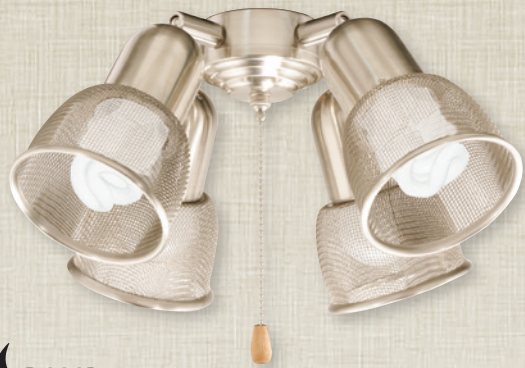

CFMLK4
Four Spot Trak Light Fixture
(6.5" H x 7.5" W)
Shown in WW. Also available in ORB
Four 13-watt compact fluorescent bulbs (included).
Rated for four 60-watt incandescent