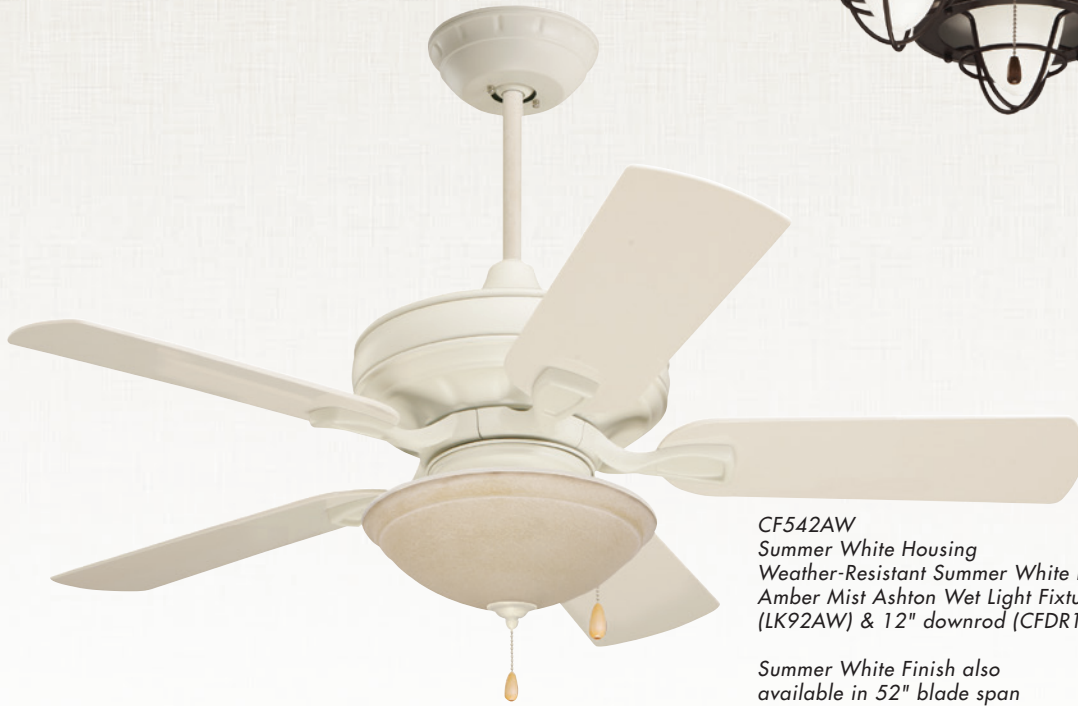

CF552ORB
 Oil Rubbed Bronze Housing
 Weather-Resistant Oil Rubbed Bronze Blades
 Shown with Boardwalk Cage Light Fixture
 (LK40ORB) & 12" downrod (CFDR1ORB)

Oil Rubbed Bronze Finish also
 available in 42" blade span
 CF542ORB