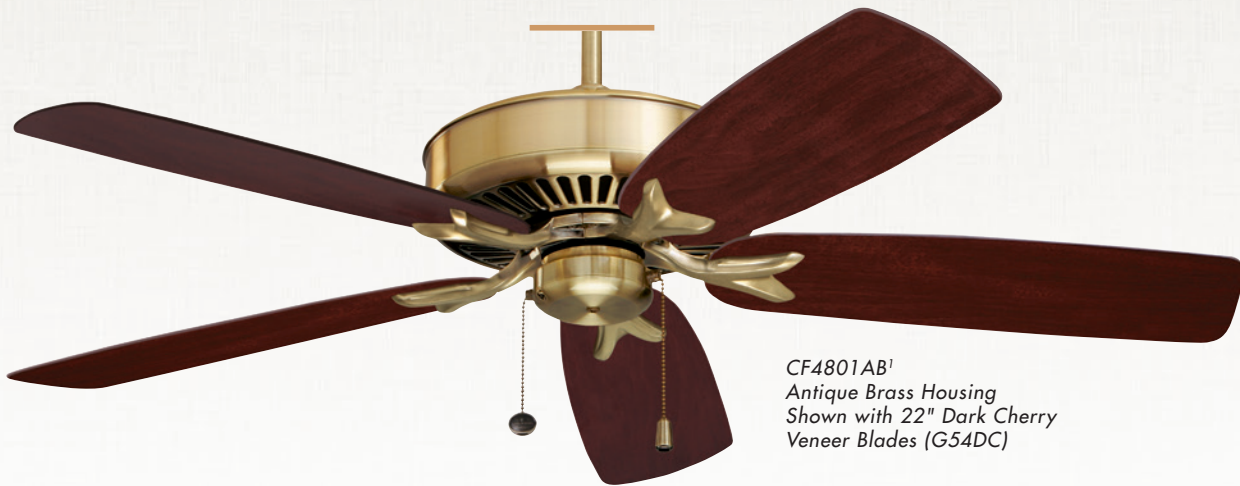

Patented Swivel Socket

Sold Separately:

Blade Select Series Blades¹

RCK55 Receiver

SR650 2-in-1 Remote Control

SR600 Remote Control

SW605 Wall Control

CF4801VNB¹
 Venetian Bronze Housing
 Shown with 25" Hand Carved Dark
 Oak Blades (B90DO) & 12" downrod
 (CFDR1VNB)