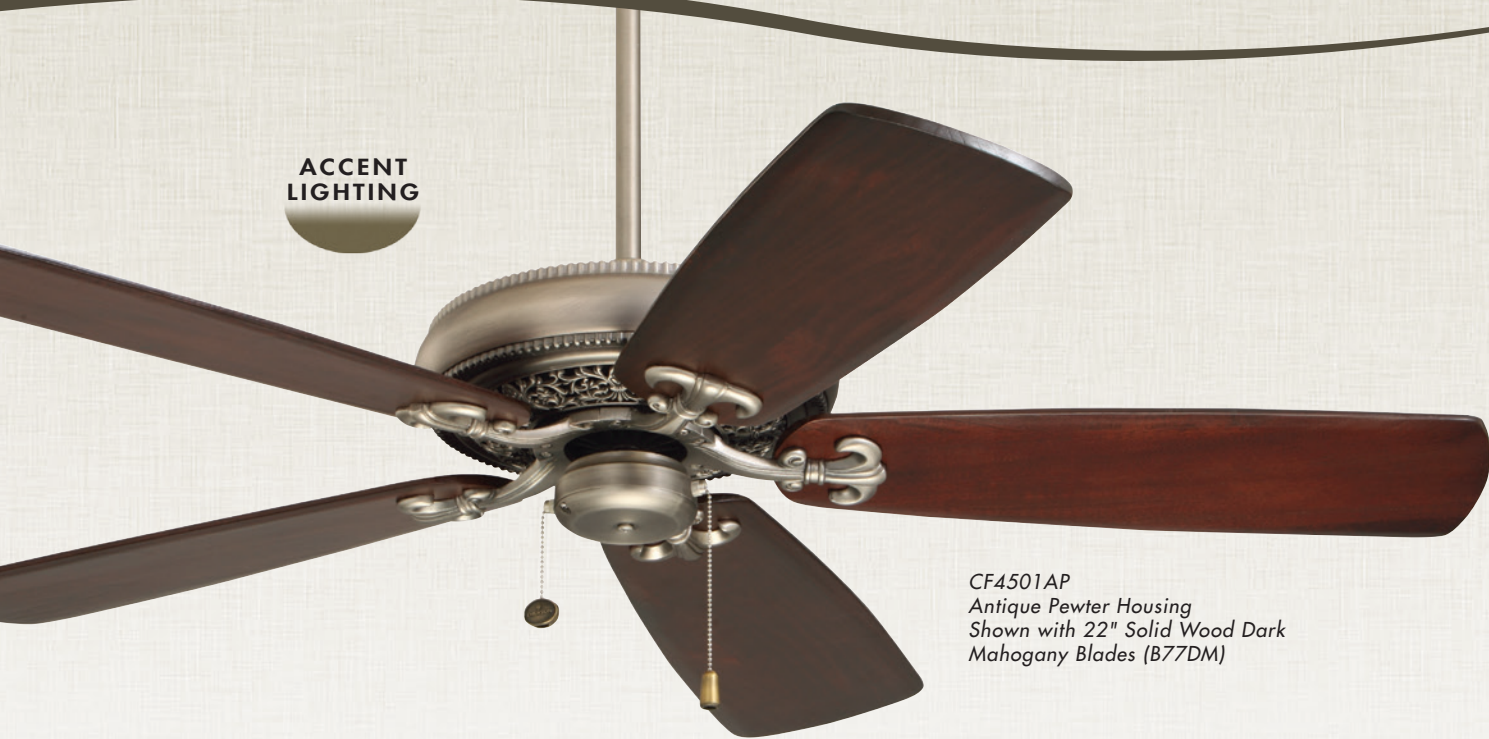

CLASSIC

Recommended Light Fixtures:

*Amber Scavo Grande
Light Fixture (LK140GES)
pg. 140*

*Amber Parchment
Light Fixture (LK71GES)
pg. 140*

See pg. 140 for additional light fixture options.

CROWN SELECT™

ACCENT
LIGHTING