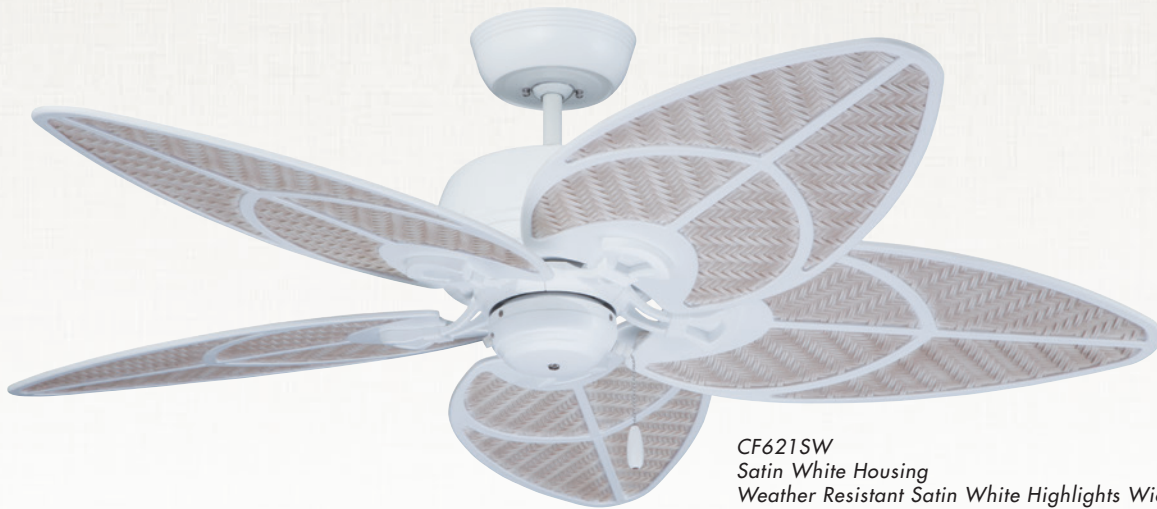

CF621SW
Satin White Housing
Weather Resistant Satin White Highlights Wicker Leaf Blades

INDOOR/OUTDOOR