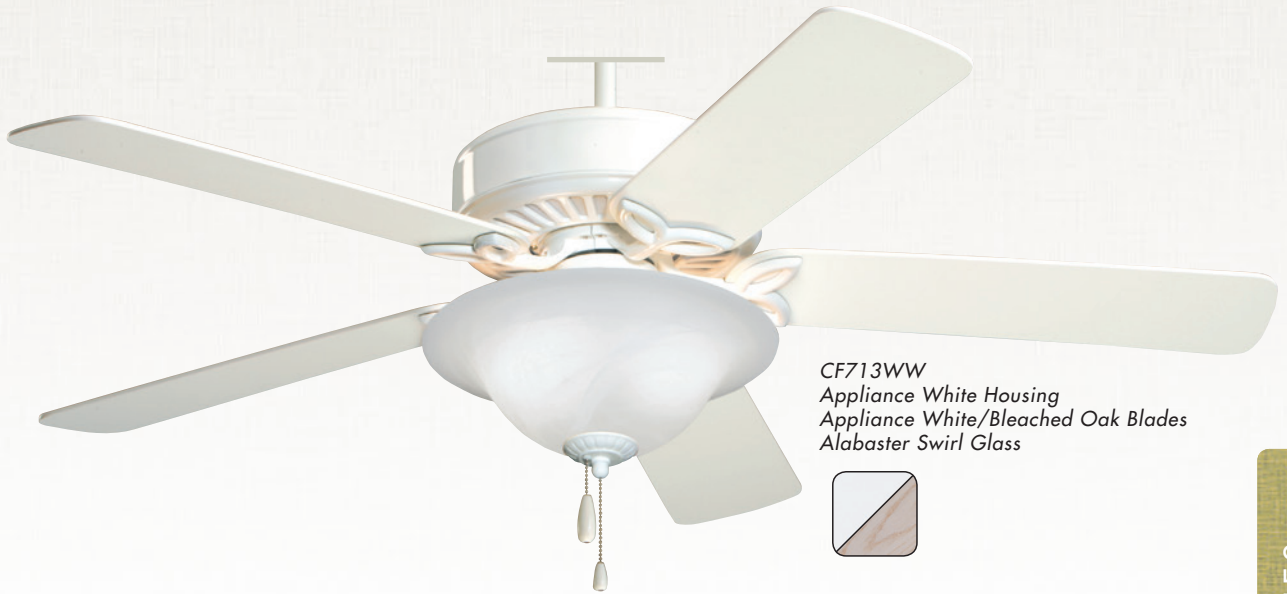

Included:

Light Fixture

Five Reversible Blades

Dual-Mount Feature

Removable No-Light Cover

CF713ORB
Oil Rubbed Bronze Housing
Dark Cherry/Medium Oak Blades
Amber Scavo Glass

CF713WW
Appliance White Housing
Appliance White/Bleached Oak Blades
Alabaster Swirl Glass