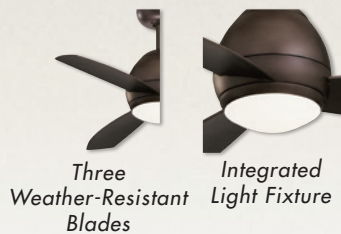

52" & 44" CURVA™

WITH 6-SPEED LED
REMOTE CONTROL

CF252ORB
Oil Rubbed Bronze Housing
Weather-Resistant Oil Rubbed Bronze Blades, 52" span
Opal Matte Glass

CF244ORB
Oil Rubbed Bronze Housing
Weather-Resistant Oil Rubbed
Bronze Blades, 44" span
Opal Matte Glass
Shown with Removable
No-Light Plate (Included)

52" or 44" blade span

Integrated light fixture uses two 50-watt
mini-candelabra base halogen bulbs (included)

4.5" downrod included

Energy Information at High Speed

Airflow	Electricity Use	Airflow Efficiency
5329	45	118
Cubic Feet Per Minute	Watts (Excludes Lights)	Cubic Feet Per Minute Per Watt

52" Curva

Energy Information at High Speed

Airflow	Electricity Use	Airflow Efficiency
4280	44	97
Cubic Feet Per Minute	Watts (Excludes Lights)	Cubic Feet Per Minute Per Watt

44" Curva

Included:

Sold Separately: