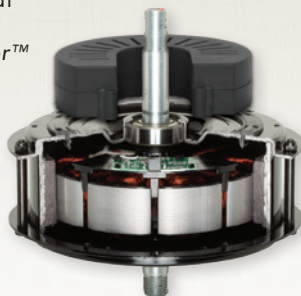

Proven design for reliable & quiet operation

EMERSON EcoMOTOR®

WITH 6-SPEED LED
REMOTE CONTROL

54" airfoil design blade

Integrated light fixture uses four 13-watt GU24 fluorescent bulbs (included)

4.5" downrod included