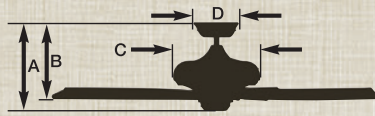

FAN SPECIFICATIONS

Model Number	Model	Page	Motor	Blade Pitch	A	B	C	D	RPM Range	Motor Warranty	Energy Star	High Speed Amps	Accepts 2.5" D.R.	
CF1	Cornerstone	78	K55XL	54"	14°/20°	17.8"/31.3"	11.0"/24.5"	9.5"	6.4"	35-160	Lifetime	No	0.83	Yes
CF110	Callan	52	153x18mm	48"	12°	13.2"	11.1"	10.8"	6.6"	60-220	Lifetime	No	0.53	No
CF130	Tilo	70	153x10mm	30"	12°	9.5"/13.3"	8.1"x 11.9"	7.3"	5.1"	110-280	Lifetime	No	0.40	Yes
CF144	44" Curva Sky	62	153x18mm	44"	12°	12.6"	10.0"	9.6"	9.9"	130-280	Lifetime	No	0.50	No
CF152	52" Curva Sky	62	153x18mm	52"	12°	12.6"	10.0"	9.6"	9.9"	75-195	Lifetime	No	0.50	No
CF2000	Maui Bay	110	K55XL	52"	20°	15.0"	14.5"	8.6"	5.3"	25-100**	Lifetime	No	0.77	Yes
CF205	Highpointe	58	153x22mm	54"	14°	16.5"/22.5"	15.0"/21.0"	8.0"	6.3"	59-189	Lifetime	No	0.55	Yes
CF230	Veloce	66	153x15mm	46"	12°	14.4"/11.1"	11.9"	7.5"	5"	102-206	Lifetime	No	0.43	Yes
CF244	44" Curva	64	153x18mm	44"	12°	14.9"	12.0"	9.6"	6.5"	130-280	Lifetime	No	0.50	Yes
CF252	52" Curva	64	153x18mm	52"	12°	14.9"	12.0"	9.6"	6.5"	75-195	Lifetime	No	0.50	Yes
CF3300	St. Croix	24	K55XL	52"/44"	30°	N/A	N/A	6.5"	10.6"	38-81	Lifetime	No	3.20	No
CF3600	Camden	26	K55XL	52"/44"	16°	15.0"	17.0"	6.5"	6.5"	61-135	Lifetime	No	0.75	Yes
CF430	Highrise	44	153x17mm	50"	13°	13.5"	11.2"	8.0"	5.9"	72-168	Lifetime	No	0.42	Yes
CF440	Braddock	34	188x18mm	54"	12.5°	16.2"	11.45"	12.8"	6.4"	77-175	Lifetime	No	0.53	No
CF442	42" Bella	36	153x18mm	42"	13°	14.0"	12.0"	11.5"	7.1"	100-240	Lifetime	No	0.45	No
CF4501	Crown Select	76	K55XL	42"/52"/58"/70"	12°	14.0"	13.0"	12.3"	6.4"	40-205	Lifetime	No	0.85	Yes
CF452	52" Bella	36	188x15mm	52"	13°	14.0"	12.0"	11.5"	7.1"	60-180	Lifetime	No	0.60	No
CF4801	Premium Select	90	K55XL	42"/52"/58"/70"	12°	15.0"	14.0"	12.3"	6.4"	40-205	Lifetime	No	0.85	Yes
CF4900	Southtowne	42	K55XL	54"	12°	15.0"	10.5"	12.0"	6.25"	43-186	Lifetime	No	0.80	Yes
CF5100	Penbrooke Select	10	K55XL	54"	12°	13.0"	12.0"	13.0"	6.7"	35-150	Lifetime	No	0.82	Yes
CF530	Wyatt	46	153x17mm	48"	13°	11.8"	7.6"	10.0"	N/A	60-200	Lifetime	No	.042	No
CF550	Luxe Eco	56	EcoMotor	54"	18°	15.8"	12.0"	9.6"	6.4"	50-155	Lifetime	No	0.48	No
CF542	42" Veranda	114	153x18mm	42"	13°	14.0"	12.0"	11.5"	7.1"	100-260	Lifetime	No	0.44	No
CF552	52" Veranda	114	188x15mm	52"	13°	14.0"	12.0"	11.5"	7.1"	60-180	Lifetime	No	0.61	No
CF621	Batalie Breeze	108	188x20mm	52"	14°	14.5"	13.2"	9.8"	7.1"	75-180	Lifetime	No	0.62	Yes
CF652	52" Summer Night	120	153x15mm	52"	12°	11.8"	9.8"	11.5"	5.3"	80-200	Lifetime	No	0.52	Yes
CF654	Sea Breeze	118	188x15mm	52"	14°	14.0"	12.0"	12.0"	6.5"	60-200	Lifetime	No	0.60	Yes
CF670	Devonshire	116	188x15mm	52"	14°	12.0"	10.0"	12.0"	7.0"	70-175	Lifetime	No	0.58	Yes
CF700	Builder	134	153x15mm	54"	11°	12.0"	11.0"	11.5"	5.1"	58-175	Lifetime	Yes	0.53	Yes
CF701	Builder Unipack	133	153x15mm	52"	11°	17.0"	11.0"	11.5"	5.1"	70-155	Lifetime	No	0.53	Yes
CF702	29" Northwind	103	153x10mm	29"	22°	10.8"	10.5"	9.0"	5.3"	130-285	Lifetime	No	0.39	Yes
CF704	42" Northwind	102	153x10mm	42"	12°	10.3"	10.0"	9.0"	5.3"	85-200	Lifetime	No	0.39	Yes
CF705	52" Northwind	100	153x15mm	52"	12°	13.0"	11.0"	11.5"	5.3"	55-177	Lifetime	No	0.55	Yes
CF710	42" Pro Series II	132	153x15mm	42"	12°	14.5"/17.3"	8.3"/11.0"	11.5"	5.2"	75-195	Lifetime	No	0.38	No