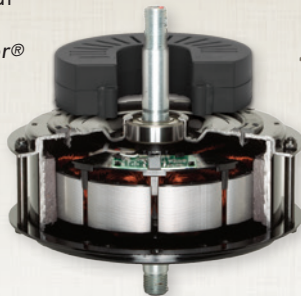

Proven design for reliable & quiet operation

EMERSON EcoMOTOR®

CF550WABS
Brushed Steel Housing
Walnut Blades
Opal Matte Glass

54" blade span

Integrated light fixture uses two 50-watt mini-candelabra base halogen bulbs (included)