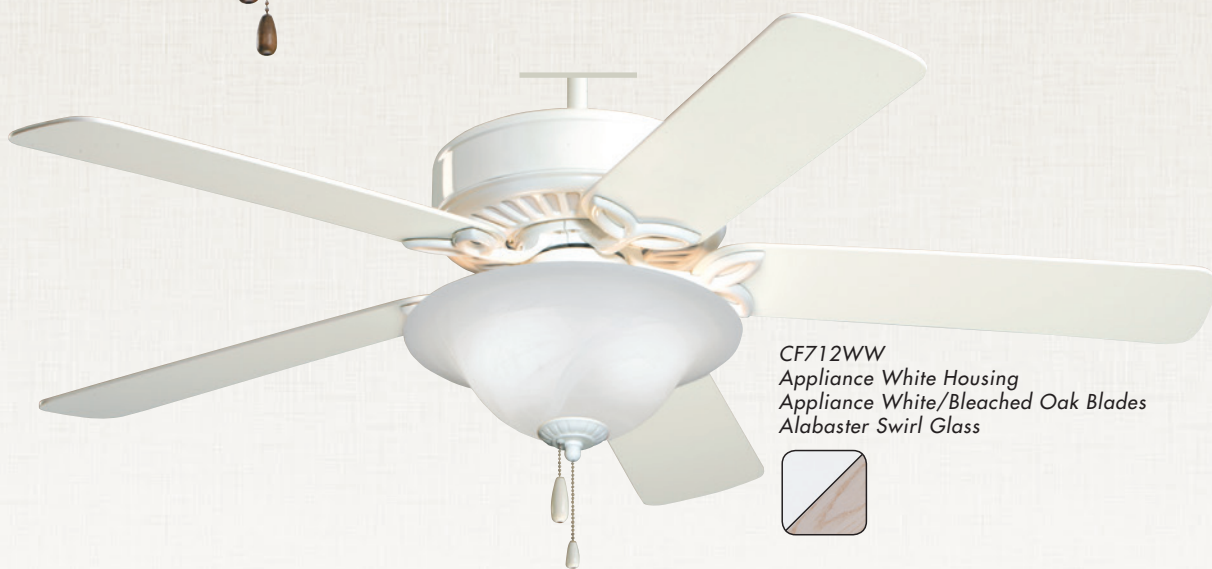

CF712WW
 Appliance White Housing
 Appliance White/Bleached Oak Blades
 Alabaster Swirl Glass

50" blade span

Light fixture uses three 60-watt candelabra base bulbs (included)

Precision-Lock™ blade arms with pre-attached screws allow for quick and easy assembly of blades