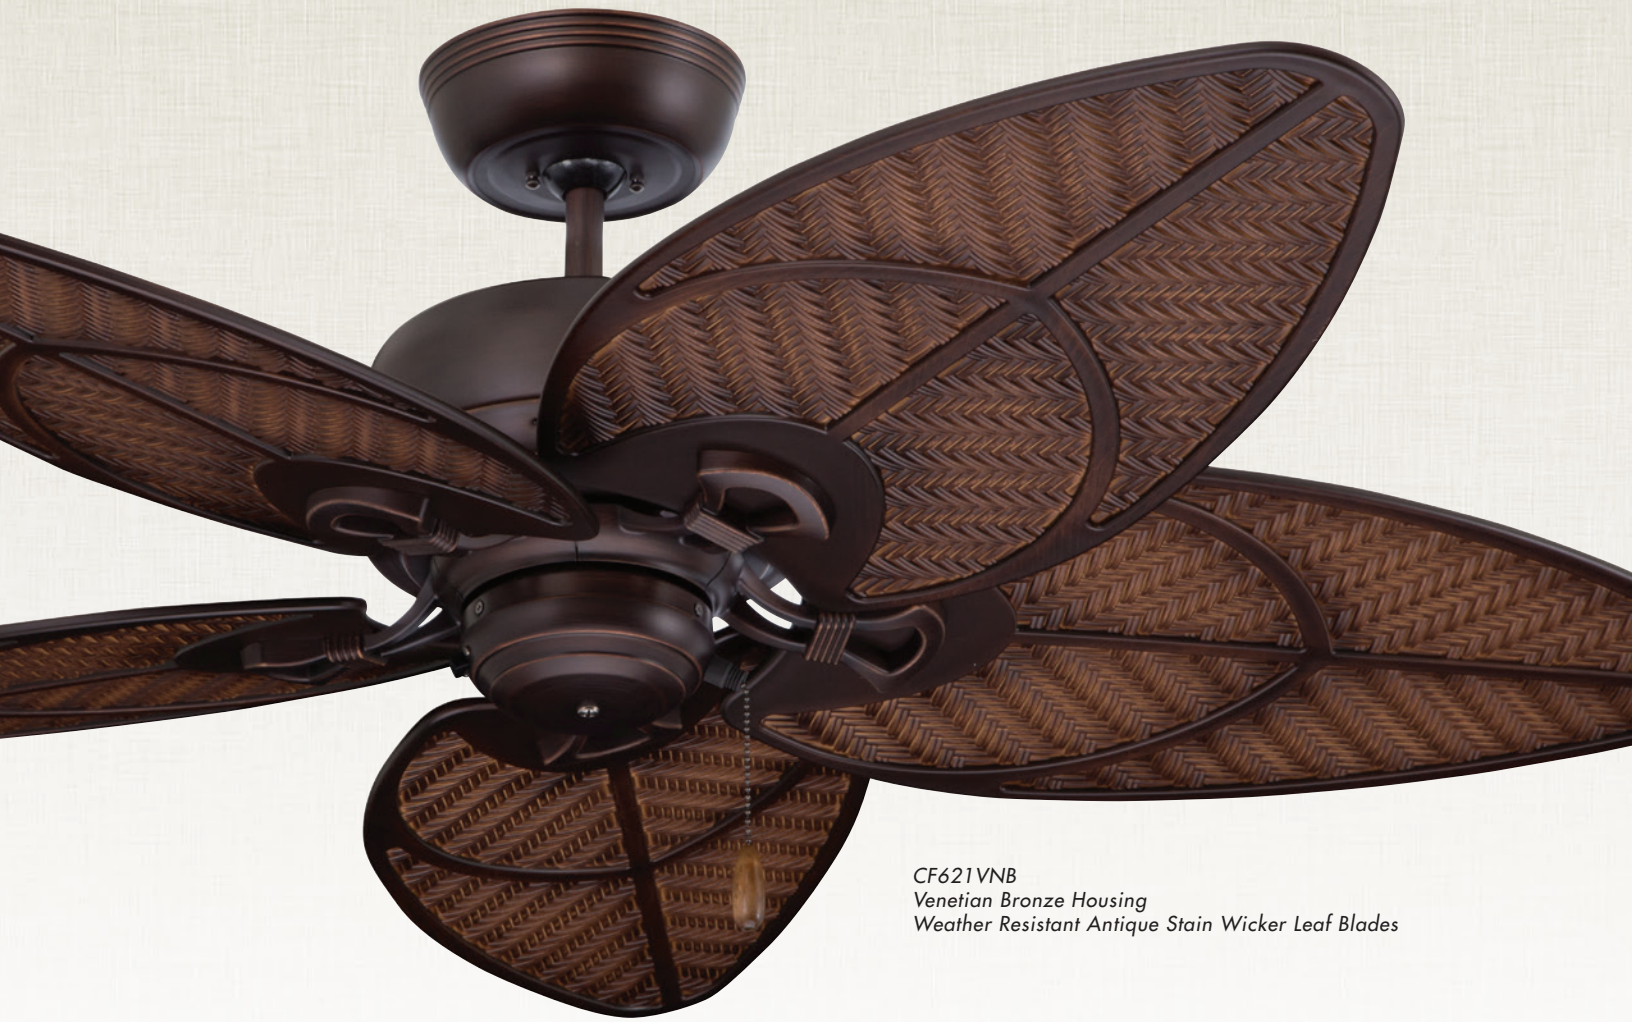

CF621 Batalie Breeze
pg. 108

INDOOR/OUTDOOR

BATALIE BREEZE **NEW!**

CF621VNB
 Venetian Bronze Housing
 Weather Resistant Antique Stain Wicker Leaf Blades

52" blade span

Light fixture adaptable

4.5" downrod included