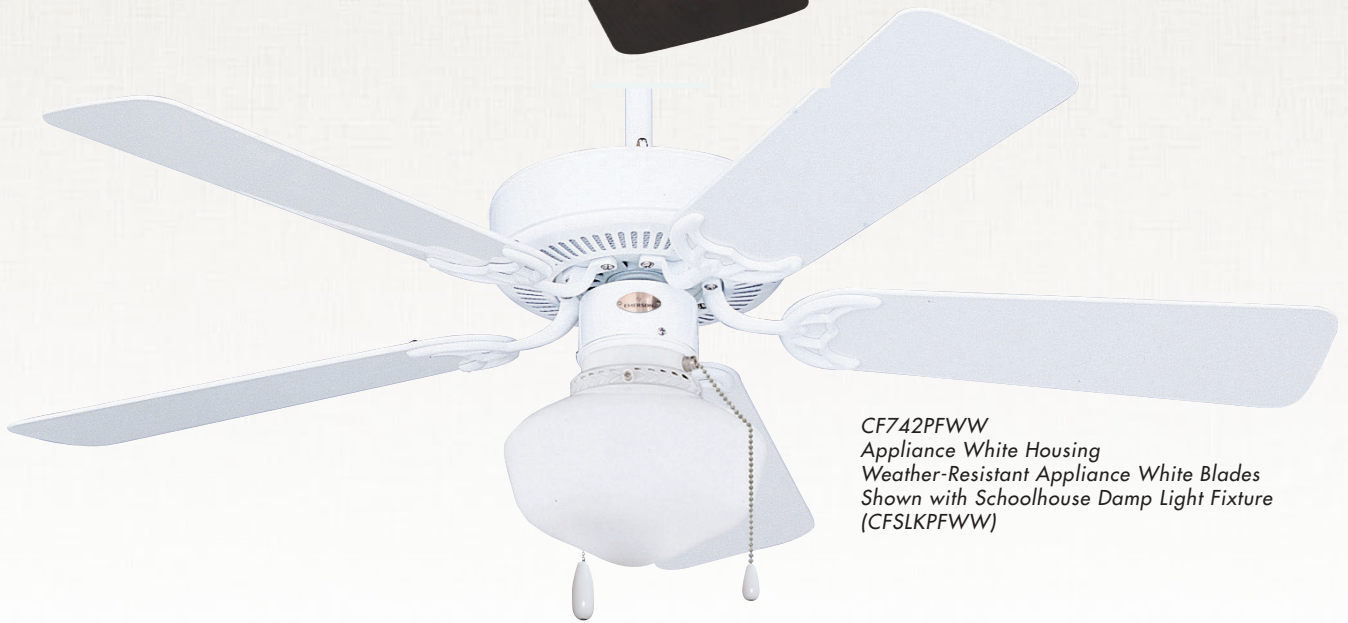

CF742PFWW
Appliance White Housing
Weather-Resistant Appliance White Blades
Shown with Schoolhouse Damp Light Fixture
(CFSLKPFWW)

INDOOR/OUTDOOR

42" blade span

Light fixture adaptable

3.5" downrod included

Included:

Sold Separately:

Energy Information at High Speed

Airflow	Electricity Use	Airflow Efficiency
4105	47	88
Cubic Feet Per Minute	Watts (Excludes Lights)	Cubic Feet Per Minute Per Watt

¹ Controls are recommended for indoor use only.