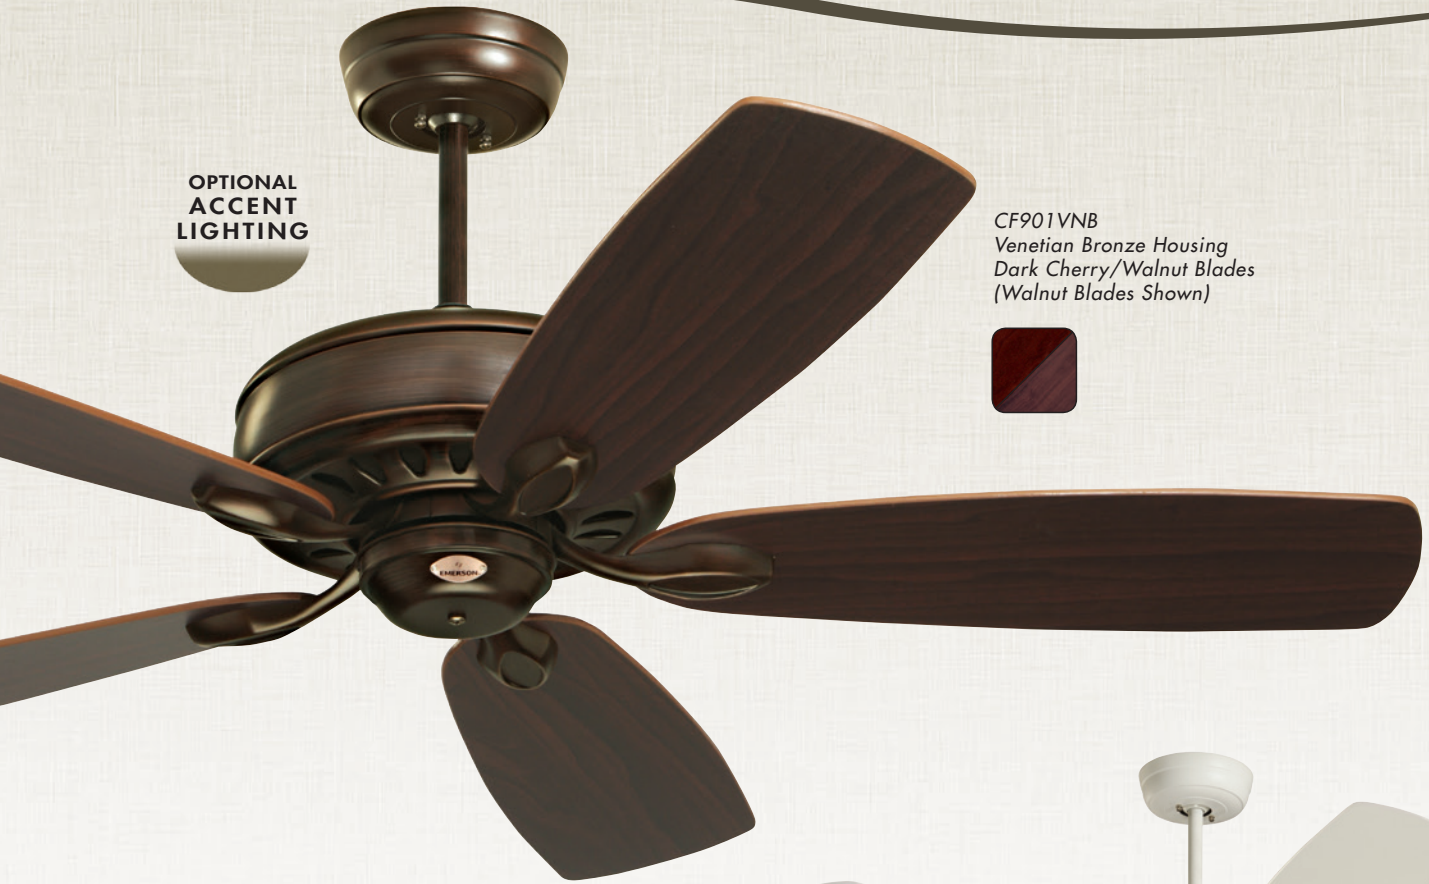

PRIMA

OPTIONAL
ACCENT
LIGHTING

CF901VNB
Venetian Bronze Housing
Dark Cherry/Walnut Blades
(Walnut Blades Shown)

AL100
Optional Accent Light Accessory
Uses Four 25-watt
Candelabra Base Bulbs (included)