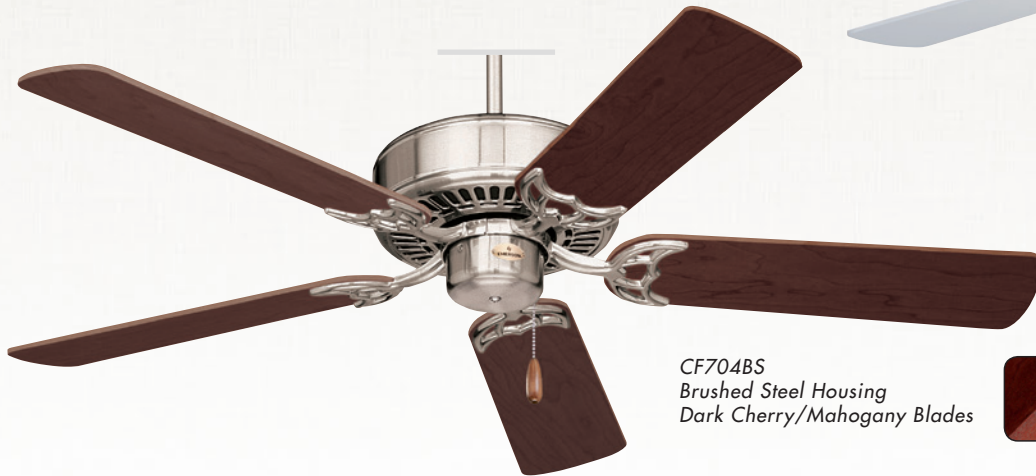

CF704WW
Appliance White Housing
Appliance White/Bleached Oak Blades Shown
with Ashton Light Fixture (LK91WW)

CF704BS
Brushed Steel Housing
Dark Cherry/Mahogany Blades

42" blade span

Light fixture adaptable