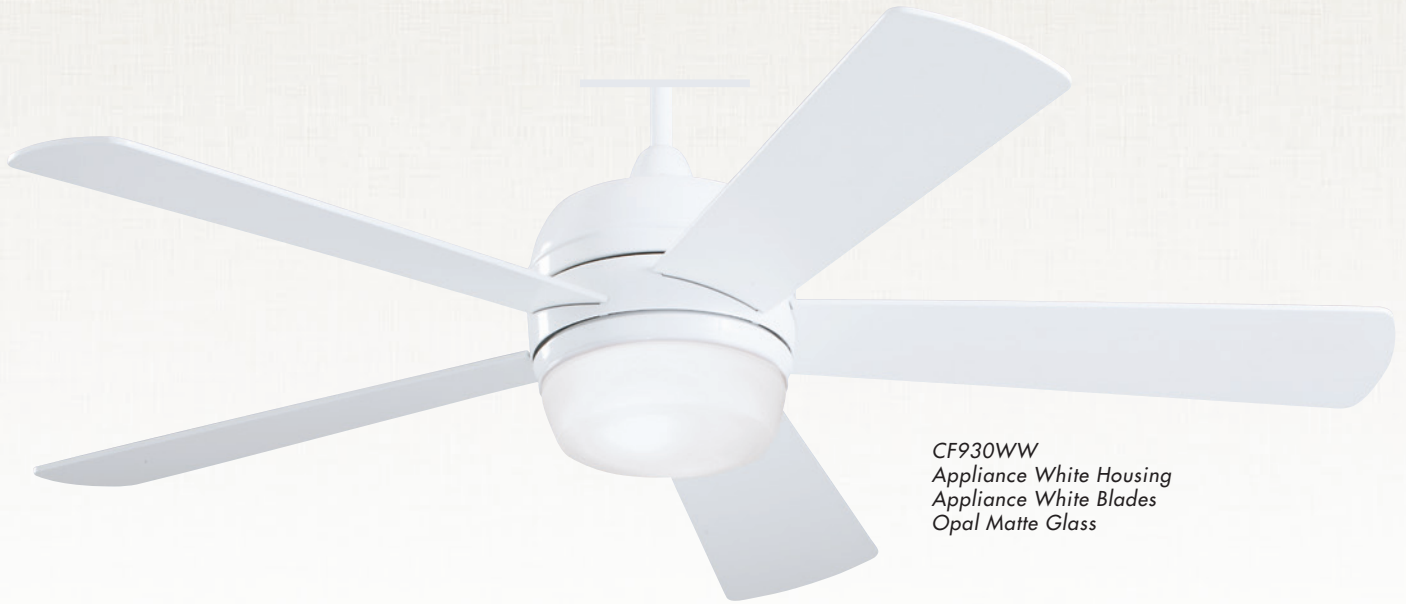

CF930WW
Appliance White Housing
Appliance White Blades
Opal Matte Glass