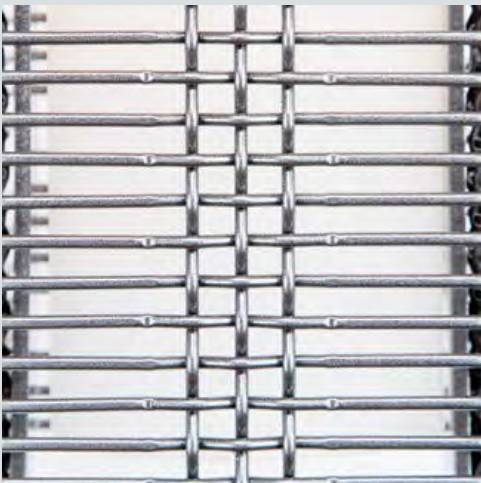

Browse our Downtown Mesh, Tweed, Uptown Mesh and Outdoor collections and see for yourself.

UPTOWN MESH

TWEED

DOWNTOWN MESH

MEDIUM MESH

INTEGRATED LED

Our superior quality standards at Hammerton demand the very best in everything we do. So when it came to adopting an LED platform, we were patient. We waited and watched while the industry evolved and the technology became more reliable — in light output, color consistency, light quality and dimming performance. And it finally arrived.