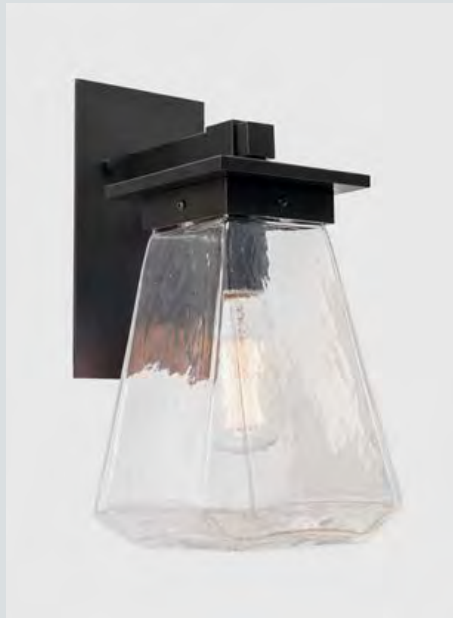

Beacon Arm Sconce
ODB0043-0A-SB-C
H 14" W 6.9" D 9.1"
E26 Base
Wet Rated

As Shown
Statuary Bronze outdoor finish (SB)
Clear Chilled Glass (C)