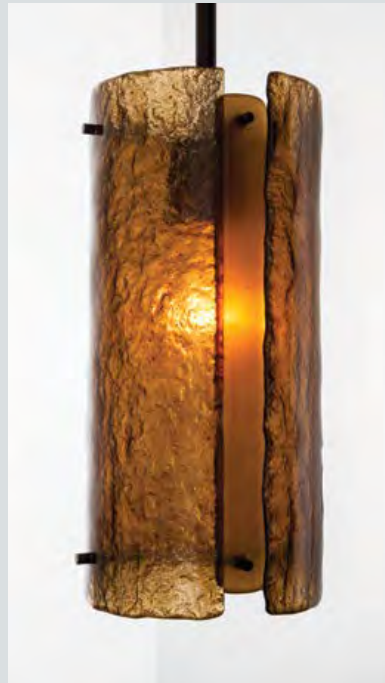

Granite Tall Pendant
LAB0044-12-FB-BG-001
Flat Bronze opaque finish (FB)
Bronze Granite Textured Glass (BG)