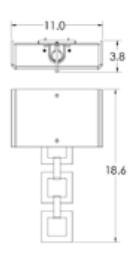

CSB0033-0B Carlyle Square Link Cover Sconce-0B

ADA Compliant

Specifications	Finish Options	Electrical Options	Lens/Shade Options
Ht: 18.6" Width: 11" Depth: 3.8" Wt: 10 lb Mtg Pkt: U Rating: Dry Elec Qty: 1 Voltage: 120 Top: Open Bottom: Closed Metal	<i>Flat Bronze</i> <i>Gilded Brass</i> <i>Gunmetal</i> <i>Matte Black</i> <i>Metallic Beige Silver</i> <i>Oil Rubbed Bronze</i> <i>Satin Nickel</i>	<i>*GU24 Base, 13 Watts, CFL/LED Retro</i> <i>Dimmable, Lamping Dependent</i> <i>E26 Base, 60 Watts, A19</i> <i>Dimmable</i>	<i>Granite Glass - Bronze</i> <i>Granite Glass - Frosted</i> <i>Granite Glass - Smoke</i> <i>Ivory Wisp Glass</i>

*Electrical option conforms to CA Title 24 2013 Standard   ** Electrical option must be paired with a lens/shade option. No exposed lamping option available.