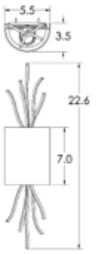

HAMMERTON STUDIO SPECIFICATIONS

CSB0032-OD-SH Ironwood Thistle Cover Sconce-OD-Linen Shade

ADA Compliant

Specifications	Finish Options	Electrical Options	Lens/Shade Options
Ht: 22.6" Width: 5.5" Depth: 3.5" Wt: 5 lb Mtg Pkt: U Rating: Dry Elec Qty: 1 Voltage: 120 Top: Open Bottom: Closed Metal	<i>Flat Bronze</i> <i>Gilded Brass</i> <i>Gunmetal</i> <i>Matte Black</i> <i>Metallic Beige Silver</i> <i>Oil Rubbed Bronze</i> <i>Satin Nickel</i>	<i>*GU24 Base, 13 Watts, CFL/LED Retro</i> <i>Dimmable, Lamping Dependent</i> <i>E26 Base, 13 Watts, CFL/LED Retro</i> <i>Dimmable, Lamping Dependent</i>	<i>White Linen Shade</i>

*Electrical option conforms to CA Title 24 2013 Standard   ** Electrical option must be paired with a lens/shade option. No exposed lamping option available.