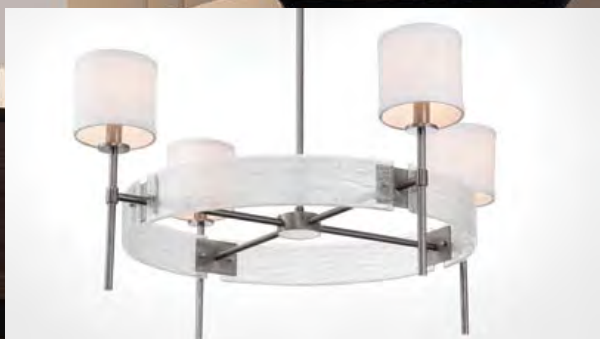

Carlyle Torchlight Ring Chandelier
CHB0033-0B-SN-SH-001-E1-A101
15.3" H x 32.9" Diameter, OAH Adjustable
Standard Adjustable Stem (001)
E12 Base (E1)

As Shown
Satin Nickel translucent finish (SN)
White Linen Shade (SH)
Clear Granite Textured Glass accent (A101)

The Carlyle Torchlight Chandelier includes a matching round canopy and height-adjustable stem (001) that ships in 3", 6", 12" and 24" threaded segments. For OAH information, see Specifications.