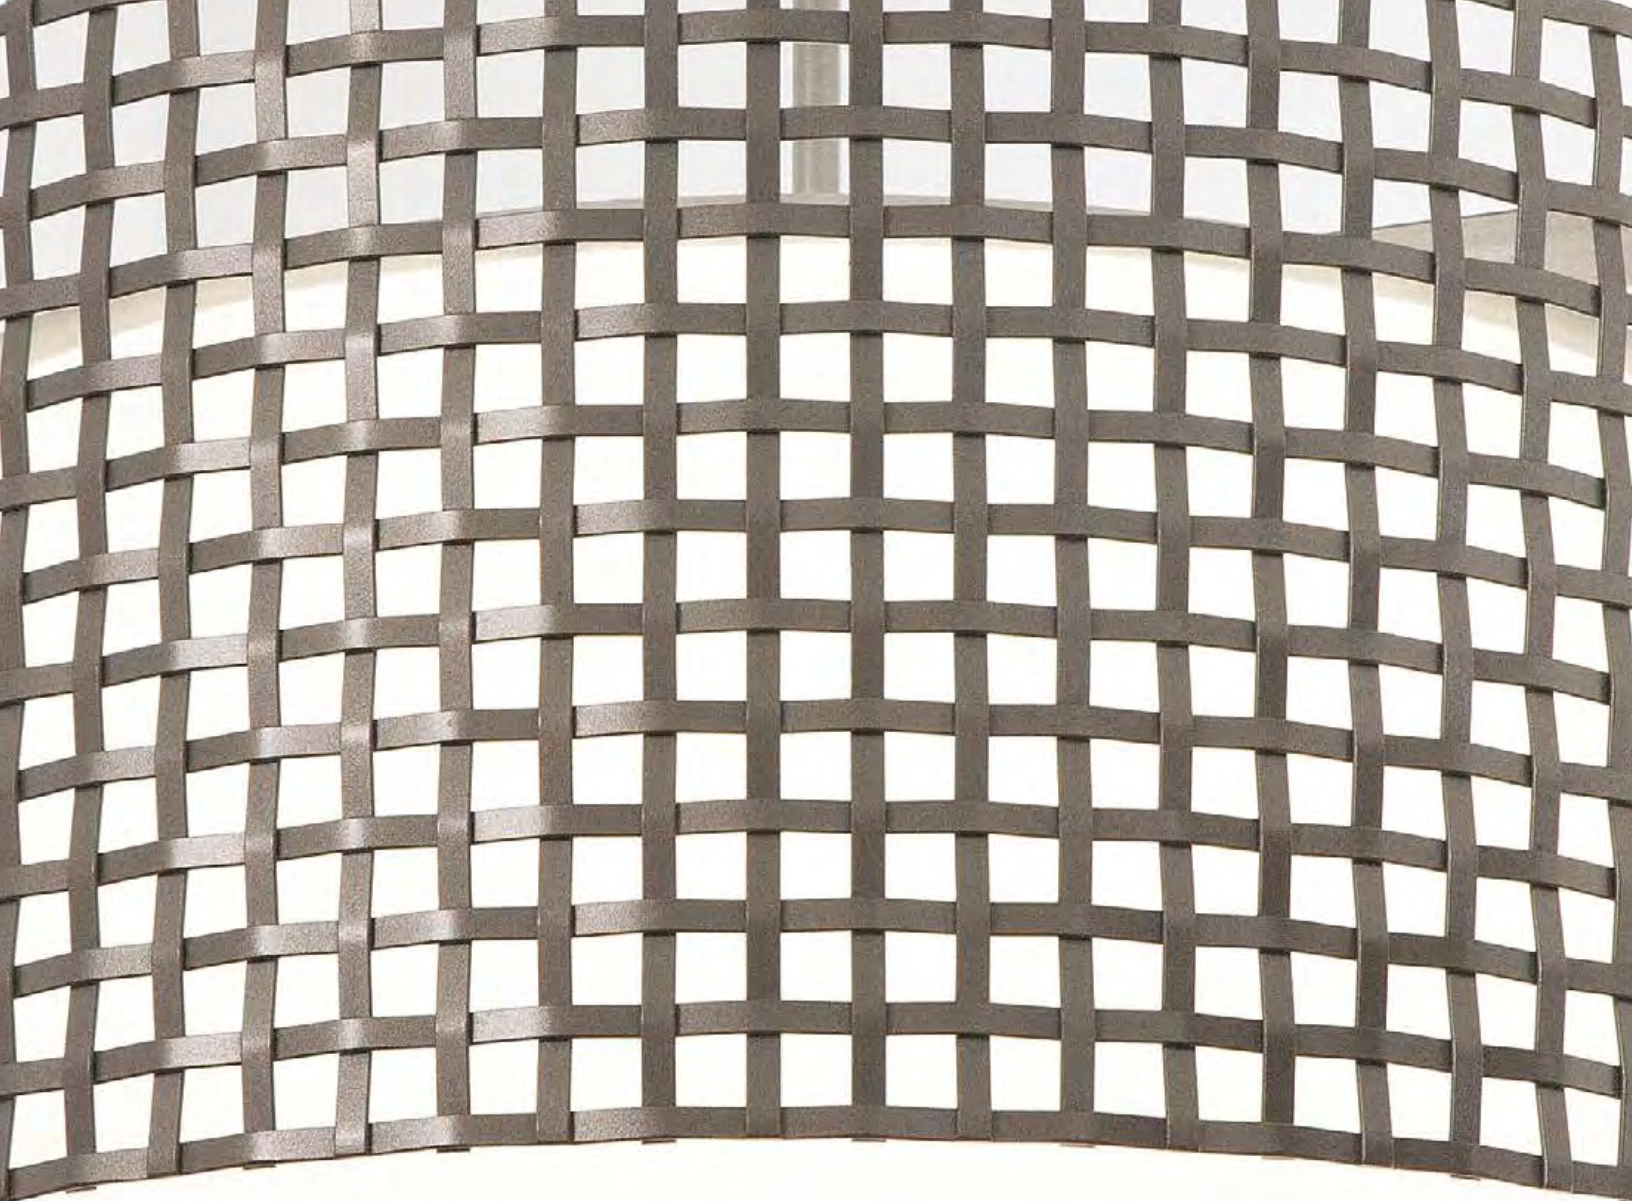

As Shown
Statuary Bronze outdoor finish (SB)
Tweed Mesh (M3)

Outdoor Short Square Cover Sconce
ODB0040-16-AG-M3
OAH 16.2" W 5" D 3.7"
GU10 Base
ADA Compliant
Wet Rated

As Shown
Argento Grey outdoor finish (AG)
Tweed Mesh (M3)