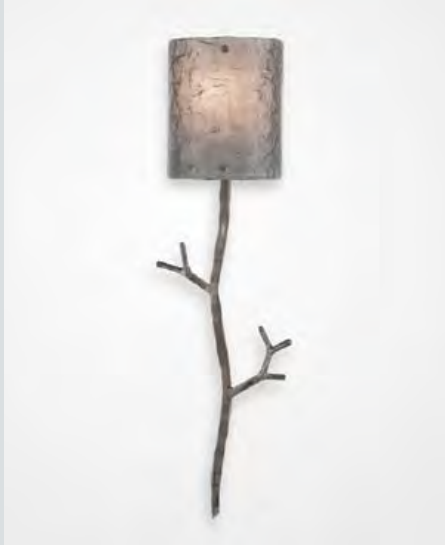

IRONWOOD COLLECTION

Ironwood Twig Cover Sconce
CSB0032-0A-SN-SG
OAH 24.2" W 6.6" D 3.8"
E26 or GU24 Base
Small Round Glass Shade
ADA Compliant

As Shown
Satin Nickel translucent finish (SN)
Smoke Granite Textured Glass (SG)