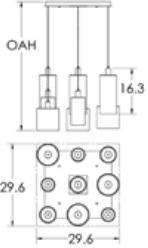

CHB0041-09 Apothecary Square Chandelier-09

Specifications	
Ht:	See Opt
Width:	29.6"
Depth:	29.6"
Wt:	60 lb
Mtg Pkt:	R
Rating:	Dry
Elec Qty:	9
Voltage:	120
Top:	Closed
Bottom:	Open

Finish Options	
<i>Flat Bronze</i>	
<i>Gilded Brass</i>	
<i>Matte Black</i>	
<i>Metallic Beige Silver</i>	

Electrical Options	
<i>E26 Base, 40 Watts, A19</i>	
<i>Dimmable</i>	

Lens/Shade Options	
<i>Blown Glass - Bronze</i>	
<i>Blown Glass - Clear</i>	
<i>Blown Glass - Smoke</i>	

Overall Height Options
Cord, Adjustable 19.8"-137.8"

*Electrical option conforms to CA Title 24 2013 Standard   ** Electrical option must be paired with a lens/shade option. No exposed lamping option available.