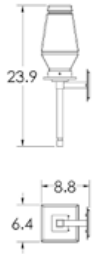

HAMMERTON STUDIO SPECIFICATIONS

ODB0043-0H Outdoor Signal Torch Sconce-0H

Specifications	
Ht:	23.9"
Width:	6.4"
Depth:	8.8"
Wt:	15 lb
Mtg Pkt:	U
Rating:	Wet
Elec Qty:	1
Voltage:	120
Top:	Closed Glass
Bottom:	Closed

Finish Options	
<i>Argento Grey</i>	
<i>Statuary Bronze</i>	
<i>Textured Black</i>	

Electrical Options	
<i>E26 Base, 75 Watts, A19</i>	
<i>Dimmable</i>	

Lens/Shade Options	
<i>Blown Glass - Clear</i>	

*Electrical option conforms to CA Title 24 2013 Standard   ** Electrical option must be paired with a lens/shade option. No exposed lampping option available.