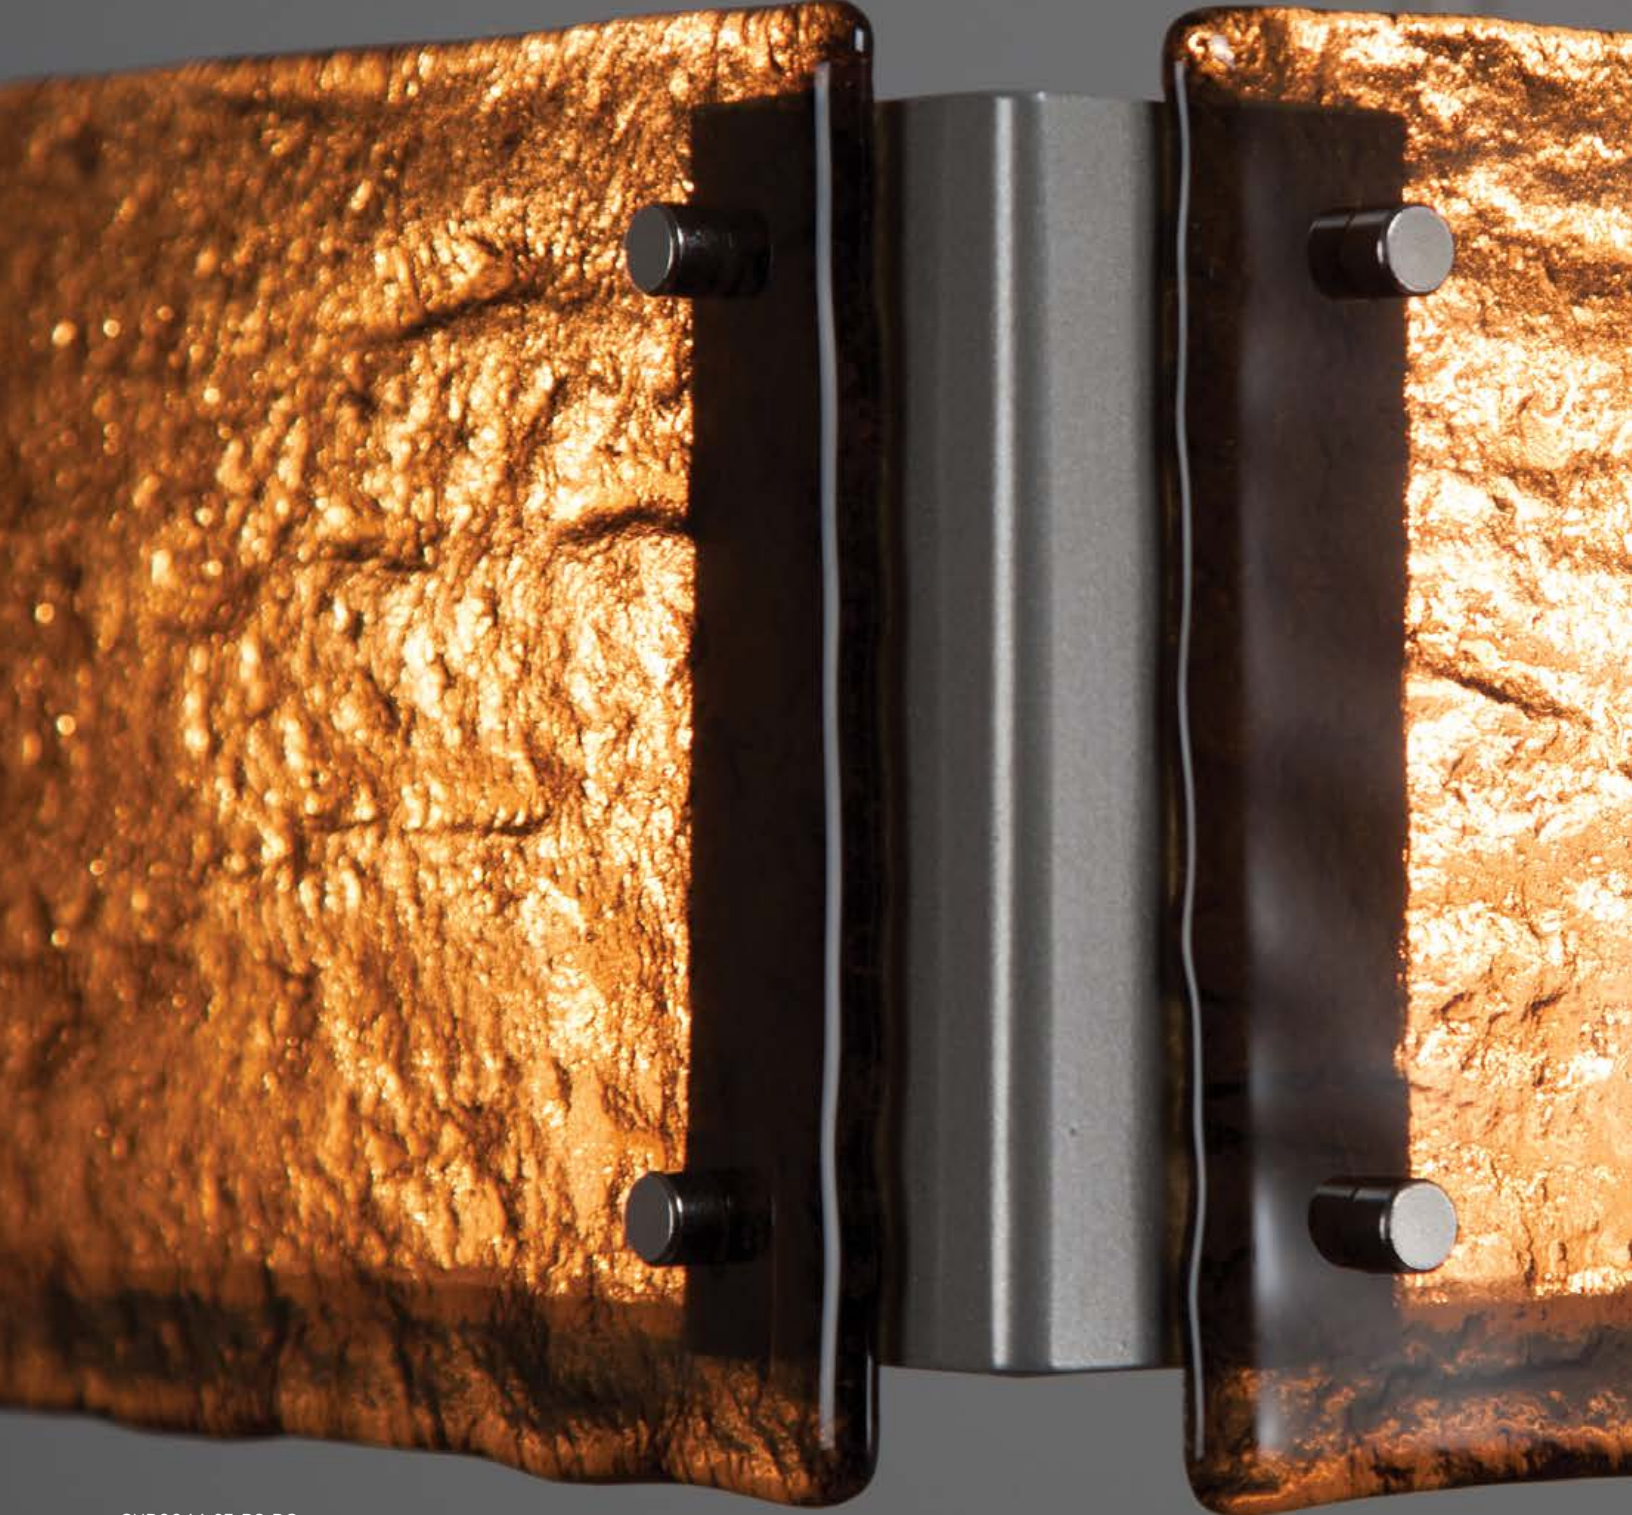

CHB0044-23-BS-BG
Granite Square Chandelier shown with
Bronze Granite Textured Glass and
Metallic Beige Silver opaque finish