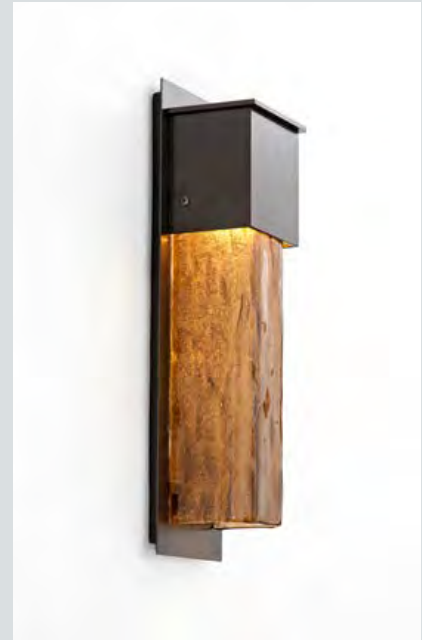

As Shown
Argento Grey outdoor finish (AG)
Frosted Granite Textured Glass (FG)

Outdoor Short Square Cover Sconce
ODB0040-16-SB-BG
OAH 16.2" W 5" D 3.7"
GU10 Base
ADA Compliant
Wet Rated

As Shown
Statuary Bronze outdoor finish (SB)
Bronze Granite Textured Glass (BG)

For more information on outdoor fixture products and options, please see the Outdoor Collection beginning on page 116.