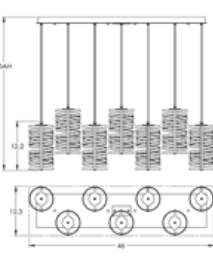

PLB0013-07 Tempest Linear Waterfall-07

Specifications	
Ht:	See Opt
Width:	46"
Depth:	12.3"
Wt:	57 lb
Mtg Pkt:	R
Rating:	Dry
Elec Qty:	7
Voltage:	120
Top:	Open
Bottom:	Open

Finish Options	
<i>Flat Bronze</i>	
<i>Gilded Brass</i>	
<i>Matte Black</i>	
<i>Metallic Beige Silver</i>	

Electrical Options	
<i>** Integrated LED, 36 W, CCT:2700 K</i>	
<i>Dimmable, Forward/Reverse Phase to 1%</i>	
<i>Source: Down - 2,395 lm</i>	
<i>*GU24 Base, 13 Watts, CFL/LED Retro</i>	
<i>Dimmable, Lamping Dependent</i>	
<i>E26 Base, 60 Watts, B11</i>	
<i>Dimmable</i>	

Lens/Shade Options	
<i>Frosted Glass</i>	
<i>No Lens, Exposed Lamping</i>	

Overall Height Options	
<i>Cord, Adjustable 15.7"-133.7"</i>	

*Electrical option conforms to CA Title 24 2013 Standard   ** Electrical option must be paired with a lens/shade option. No exposed lampping option available.