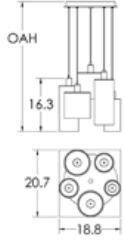

HAMMERTON STUDIO SPECIFICATIONS

CHB0041-05 Apothecary Round Chandelier-05

Specifications	
Ht:	See Opt
Width:	18.8"
Depth:	20.7"
Wt:	20 lb
Mtg Pkt:	W
Rating:	Dry
Elec Qty:	5
Voltage:	120
Top:	Closed
Bottom:	Open

Finish Options	
<i>Flat Bronze</i>	
<i>Gilded Brass</i>	
<i>Matte Black</i>	
<i>Metallic Beige Silver</i>	

Electrical Options	
<i>E26 Base, 40 Watts, A19</i>	
<i>Dimmable</i>	

Lens/Shade Options	
<i>Blown Glass - Bronze</i>	
<i>Blown Glass - Clear</i>	
<i>Blown Glass - Smoke</i>	

Overall Height Options
Cord, Adjustable 19.8"-137.8"

*Electrical option conforms to CA Title 24 2013 Standard   ** Electrical option must be paired with a lens/shade option. No exposed lamping option available.