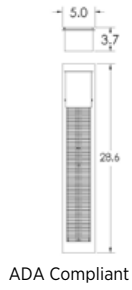

Specifications	Finish Options	Electrical Options	Lens/Shade Options
Ht: 28.6" Width: 5" Depth: 3.7" Wt: 17 lb Mtg Pkt: U Rating: Wet Elec Qty: 1 Voltage: 120 Top: Closed Metal Bottom: Open	Argento Grey Statuary Bronze Textured Black	GU10 Base, 35 Watts, MR16 Halogen/LED Dimmable, Lamping Dependent	Downtown Mesh - Finished to Match Downtown Mesh - Platina Finish

*Electrical option conforms to CA Title 24 2013 Standard ** Electrical option must be paired with a lens/shade option. No exposed lamping option available.

ODB0040-29-M3 Outdoor XL Square Cover Sconce with Tweed Mesh