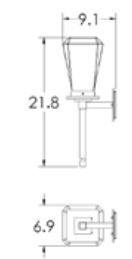

ODB0043-0B Outdoor Beacon Torch Sconce-0B

Specifications	Finish Options	Electrical Options	Lens/Shade Options
Ht: 21.8" Width: 6.9" Depth: 9.1" Wt: 15 lb Mtg Pkt: U Rating: Wet Elec Qty: 1 Voltage: 120 Top: Closed Glass Bottom: Closed	Argento Grey Statuary Bronze Textured Black	E26 Base, 75 Watts, A19 Dimmable	Blown Glass - Clear

*Electrical option conforms to CA Title 24 2013 Standard ** Electrical option must be paired with a lens/shade option. No exposed lamping option available.