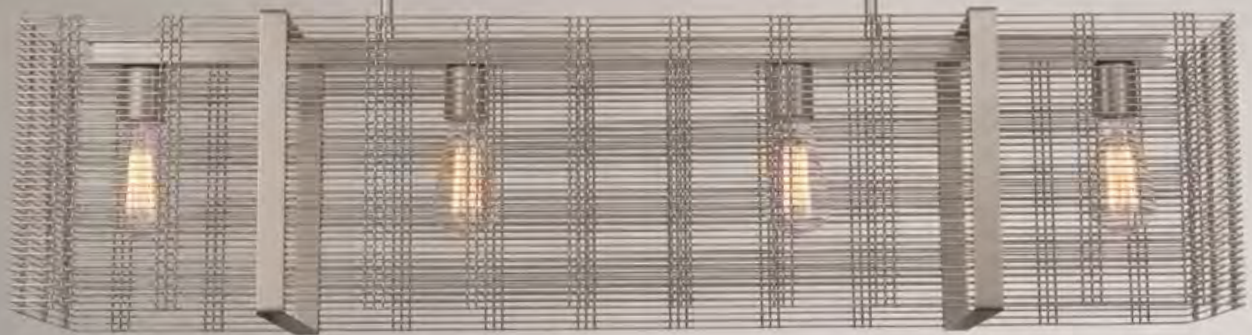

DOWNTOWN MESH COLLECTION

When common materials are used in uncommon ways, the result is often magical. Who would guess that slotted heavy gauge steel mesh — the same rugged stuff that's used for sorting rocks in quarries — could transform the look of a light fixture?

The Downtown Mesh Collection captures the intrigue of this industrial material by evoking a sleek urban aesthetic that transcends its utilitarian nature. Depending upon your preferred fixture and style, pair the heavy gauge mesh diffuser with frosted artisan glass or a crisp white linen shade. Or omit the shade and add vintage-style Edison bulbs for a more gritty industrial look.

Downtown Mesh Linear Suspension
PLB0020-45-BS-0-E2
H 12.1" W 44.6" D 11.6"
OAH Adjustable
E26 or GU24 Base

As Shown
Metallic Beige Silver opaque finish (BS)
No cylinder - exposed lamping (0)
E26 Base (E2)