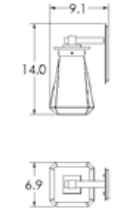

Specifications	Finish Options	Electrical Options	Lens/Shade Options
Ht: 14.0" Width: 6.9" Depth: 9.1" Wt: 12 lb Mtg Pkt: U Rating: Wet Elec Qty: 1 Voltage: 120 Top: Closed Bottom: Closed Glass	Argento Grey Statuary Bronze Textured Black	E26 Base, 75 Watts, A19 Dimmable	Blown Glass - Clear

*Electrical option conforms to CA Title 24 2013 Standard ** Electrical option must be paired with a lens/shade option. No exposed lamping option available.