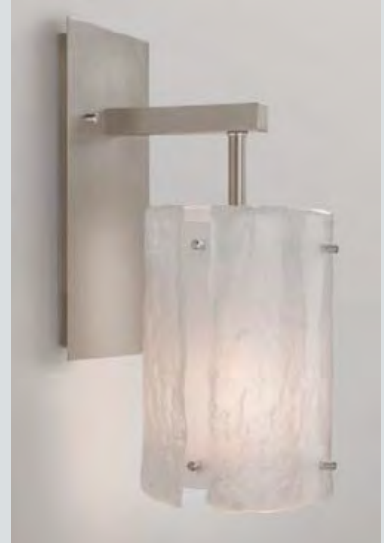

Short Indoor Arm Sconce in Frosted Granite
IDB0044-14-BS-FG
OAH 13" W 5.7" D 7.5"
E26 or GU24 Base