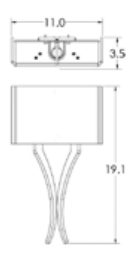

CSB0033-0A-SH Carlyle Vertex Cover Sconce-0A-Linen Shade

ADA Compliant

Specifications	Finish Options	Electrical Options	Lens/Shade Options
Ht: 19.1" Width: 11" Depth: 3.5" Wt: 10 lb Mtg Pkt: U Rating: Dry Elec Qty: 1 Voltage: 120 Top: Open Bottom: Closed Metal	<i>Flat Bronze</i> <i>Gilded Brass</i> <i>Gunmetal</i> <i>Matte Black</i> <i>Metallic Beige Silver</i> <i>Oil Rubbed Bronze</i> <i>Satin Nickel</i>	<i>*GU24 Base, 13 Watts, CFL/LED Retro</i> <i>Dimmable, Lamping Dependent</i> <i>E26 Base, 13 Watts, CFL/LED Retro</i> <i>Dimmable, Lamping Dependent</i>	<i>White Linen Shade</i>

*Electrical option conforms to CA Title 24 2013 Standard   ** Electrical option must be paired with a lens/shade option. No exposed lamping option available.