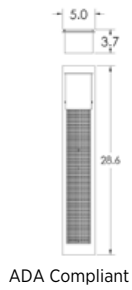

HAMMERTON STUDIO SPECIFICATIONS

ODB0040-29-M1 Outdoor XL Square Cover Sconce with Medium Mesh

Specifications	Finish Options	Electrical Options	Lens/Shade Options
Ht: 28.6" Width: 5" Depth: 3.7" Wt: 17 lb Mtg Pkt: U Rating: Wet Elec Qty: 1 Voltage: 120 Top: Closed Metal Bottom: Open	Argento Grey Statuary Bronze Textured Black	GU10 Base, 35 Watts, MR16 Halogen/LED Dimmable, Lamping Dependent	Medium Mesh - Finished to Match Medium Mesh - Platina Finish

*Electrical option conforms to CA Title 24 2013 Standard ** Electrical option must be paired with a lens/shade option. No exposed lamping option available.

ODB0040-29-M2 Outdoor XL Square Cover Sconce with Downtown Mesh