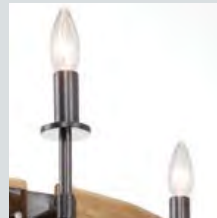

EXPOSED LAMPING (O)