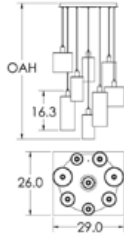

CHB0041-08 Apothecary Round Chandelier-08

Specifications	
Ht:	See Opt
Width:	26.0"
Depth:	29.0"
Wt:	35 lb
Mtg Pkt:	R
Rating:	Dry
Elec Qty:	8
Voltage:	120
Top:	Closed
Bottom:	Open

Finish Options	
<i>Flat Bronze</i>	
<i>Gilded Brass</i>	
<i>Matte Black</i>	
<i>Metallic Beige Silver</i>	

Electrical Options	
<i>E26 Base, 40 Watts, A19</i>	
<i>Dimmable</i>	

Lens/Shade Options	
<i>Blown Glass - Bronze</i>	
<i>Blown Glass - Clear</i>	
<i>Blown Glass - Smoke</i>	

Overall Height Options
Cord, Adjustable 19.8"-137.8"

*Electrical option conforms to CA Title 24 2013 Standard   ** Electrical option must be paired with a lens/shade option. No exposed lamping option available.