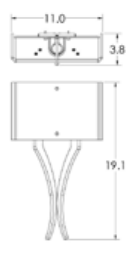

CSB0033-0A Carlyle Vertex Cover Sconce-0A

ADA Compliant

Specifications	Finish Options	Electrical Options	Lens/Shade Options
Ht: 19.1" Width: 11" Depth: 3.8" Wt: 10 lb Mtg Pkt: U Rating: Dry Elec Qty: 1 Voltage: 120 Top: Open Bottom: Closed Metal	<i>Flat Bronze</i> <i>Gilded Brass</i> <i>Gunmetal</i> <i>Matte Black</i> <i>Metallic Beige Silver</i> <i>Oil Rubbed Bronze</i> <i>Satin Nickel</i>	<i>*GU24 Base, 13 Watts, CFL/LED Retro</i> <i>Dimmable, Lamping Dependent</i> <i>E26 Base, 60 Watts, A19</i> <i>Dimmable</i>	<i>Granite Glass - Bronze</i> <i>Granite Glass - Frosted</i> <i>Granite Glass - Smoke</i> <i>Ivory Wisp Glass</i>

*Electrical option conforms to CA Title 24 2013 Standard   ** Electrical option must be paired with a lens/shade option. No exposed lamping option available.