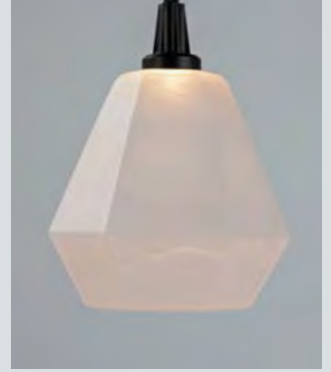

Frosted Hedra Pendant **NEW**
LAB0045-01-MB-F