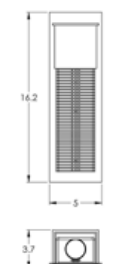

ODB0040-16-M2 Outdoor Short Square Cover Sconce with Downtown Mesh

ADA Compliant

Specifications	Finish Options	Electrical Options	Lens/Shade Options
Ht: 16.2" Width: 5" Depth: 3.7" Wt: 8 lb Mtg Pkt: U Rating: Wet Elec Qty: 1 Voltage: 120 Top: Closed Metal Bottom: Open	Argento Grey Statuary Bronze Textured Black	GU10 Base, 35 Watts, MR16 Halogen/LED Dimmable, Lamping Dependent	Downtown Mesh - Finished to Match Downtown Mesh - Platina Finish

*Electrical option conforms to CA Title 24 2013 Standard   ** Electrical option must be paired with a lens/shade option. No exposed lamping option available.