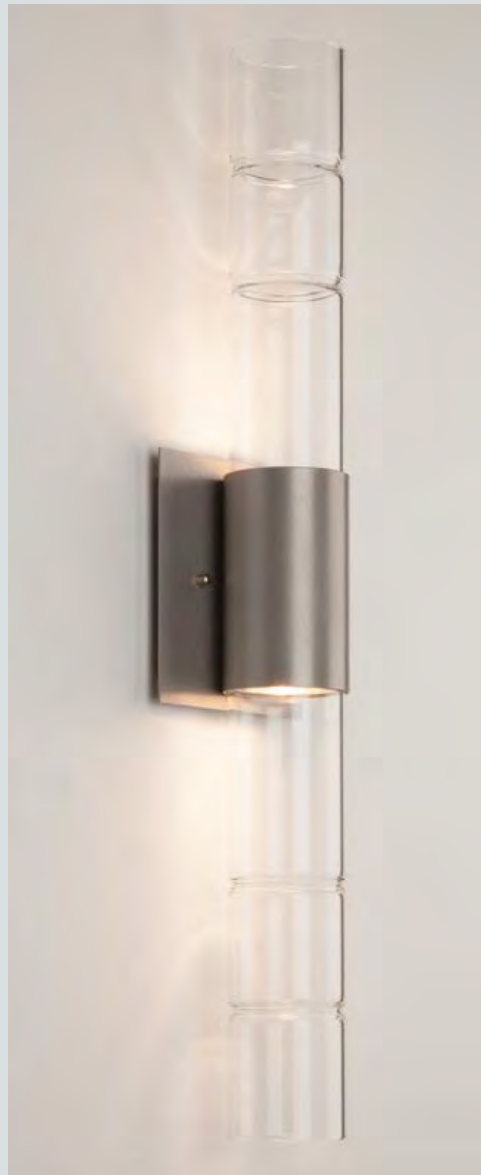

Bamboo Double Sconce
IDB0018-02-BS-MM
OAH 23.7" W 5.5" D 3.2"
Bamboo Glass - Standard size (MM)
GU10 or Integrated LED
ADA Compliant

As Shown
Metallic Beige Silver opaque finish (BS)