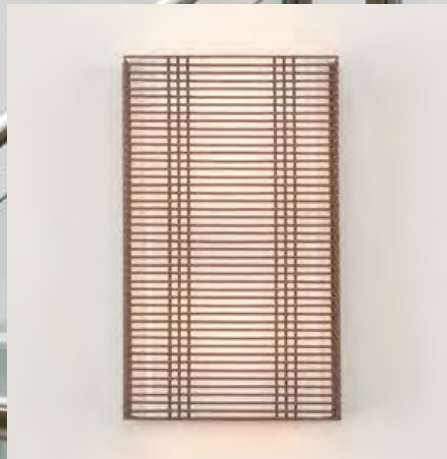

Downtown Mesh Cover Sconce
CSB0020-13-FB-F
OAH 13" W 7.9" D 3.8"
E12 Base
ADA Compliant

As Shown
Flat Bronze opaque finish (FB)
Frosted Glass Lens (F)