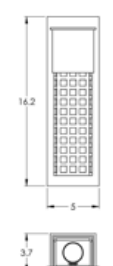

ODB0040-16-M3 Outdoor Short Square Cover Sconce with Tweed Mesh

ADA Compliant

Specifications	Finish Options	Electrical Options	Lens/Shade Options
Ht: 16.2" Width: 5" Depth: 3.7" Wt: 8 lb Mtg Pkt: U Rating: Wet Elec Qty: 1 Voltage: 120 Top: Closed Metal Bottom: Open	Argento Grey Statuary Bronze Textured Black	GU10 Base, 35 Watts, MR16 Halogen/LED Dimmable, Lamping Dependent	Tweed Mesh - Finished to Match Tweed Mesh - Platina Finish

*Electrical option conforms to CA Title 24 2013 Standard   ** Electrical option must be paired with a lens/shade option. No exposed lamping option available.