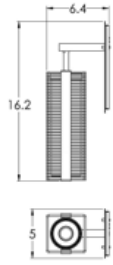

HAMMERTON STUDIO SPECIFICATIONS

ODB0038-11 Outdoor Downtown Mesh Sconce

Specifications	Finish Options	Electrical Options	Lens/Shade Options
Ht: 16.2" Width: 5" Depth: 6.4" Wt: 8 lb Mtg Pkt: U Rating: Wet Elec Qty: 1 Voltage: 120 Top: Closed Metal Bottom: Open	Argento Grey Statuary Bronze Textured Black	*GU24 Base, 13 Watts, CFL/LED Retro Dimmable, Lamping Dependent E26 Base, 60 Watts, B11 Dimmable	Frosted Glass

*Electrical option conforms to CA Title 24 2013 Standard   ** Electrical option must be paired with a lens/shade option. No exposed lamping option available.