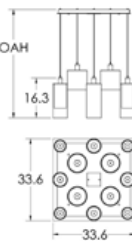

CHB0041-12 Apothecary Square Chandelier-12

Specifications	
Ht:	See Opt
Width:	33.6"
Depth:	33.6"
Wt:	85 lb
Mtg Pkt:	R
Rating:	Dry
Elec Qty:	12
Voltage:	120
Top:	Closed
Bottom:	Open

Finish Options	
<i>Flat Bronze</i>	
<i>Gilded Brass</i>	
<i>Matte Black</i>	
<i>Metallic Beige Silver</i>	

Electrical Options	
<i>E26 Base, 40 Watts, A19</i>	
<i>Dimmable</i>	

Lens/Shade Options	
<i>Blown Glass - Bronze</i>	
<i>Blown Glass - Clear</i>	
<i>Blown Glass - Smoke</i>	

Overall Height Options
Cord, Adjustable 19.8"-137.8"

*Electrical option conforms to CA Title 24 2013 Standard   ** Electrical option must be paired with a lens/shade option. No exposed lamping option available.