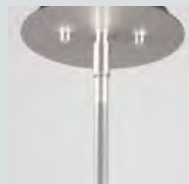

Hanging fixtures in this collection include stems and canopies shown at right. Height adjustable stems are shipped in 3", 6", 12" and 24" threaded segments. For OAH information by product, see specifications at the back of this catalog.