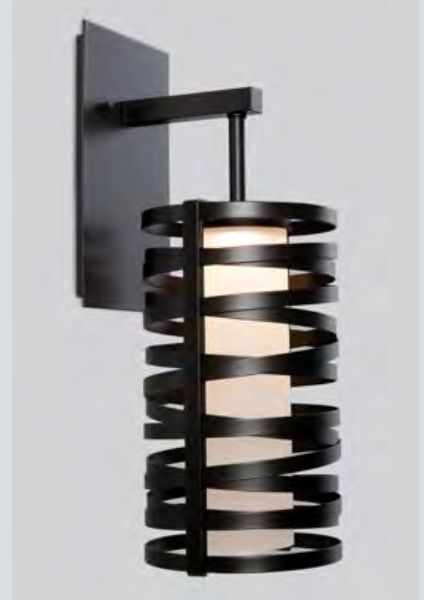

Tempest Indoor Sconce
IDB0013-11-MB-L1
OAH 16.3" W 6.2" D 7.4"
E26, GU24 or Integrated LED

As Shown
Matte Black opaque finish (MB)
Frosted Glass Cylinder (F)
Integrated LED (L1)