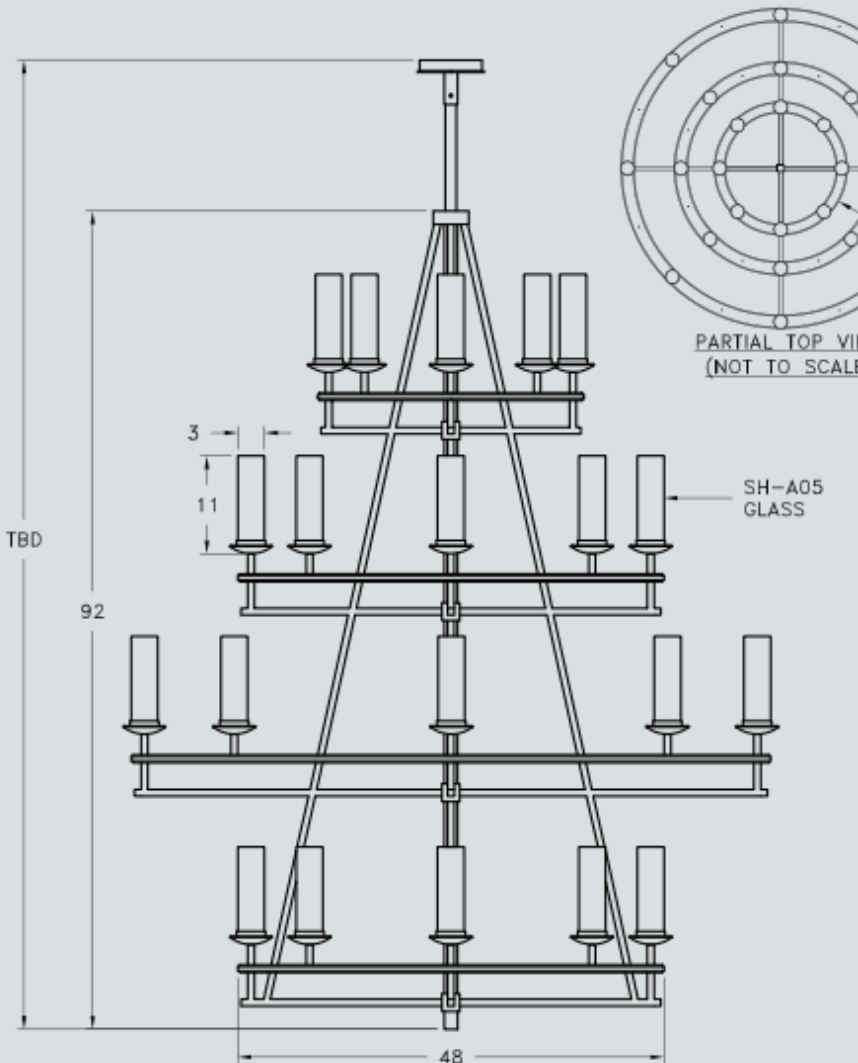

A COMPLETE CUSTOM SOLUTION

As one of the largest U.S.-based custom lighting manufacturers, Hammerton is uniquely qualified to handle the most demanding custom requirements.

With world class design, engineering, manufacturing and service teams working together under one roof in our Salt Lake City facility, we're able to provide an end-to-end solution that seamlessly supports the full scope of any custom project — without the headaches typically associated with custom work. And we deliver most custom orders in 8-10 weeks or less.

Our custom clientele includes business leaders, award-winning entertainers, internationally acclaimed designers, sports legends, princes, politicians and leading luxury hospitality brands.

HAMMERTON CUSTOM SERVICES

- Concept development
- Scale & proportion optimization
- Modification of catalog designs
- Integration with lighting control systems
- Regulatory conformance (e.g. CA Title 24, Dark Sky)
- Full scale drawings
- DWG file integration
- Installation specifications
- Custom crating & white glove delivery
- Onsite installation support