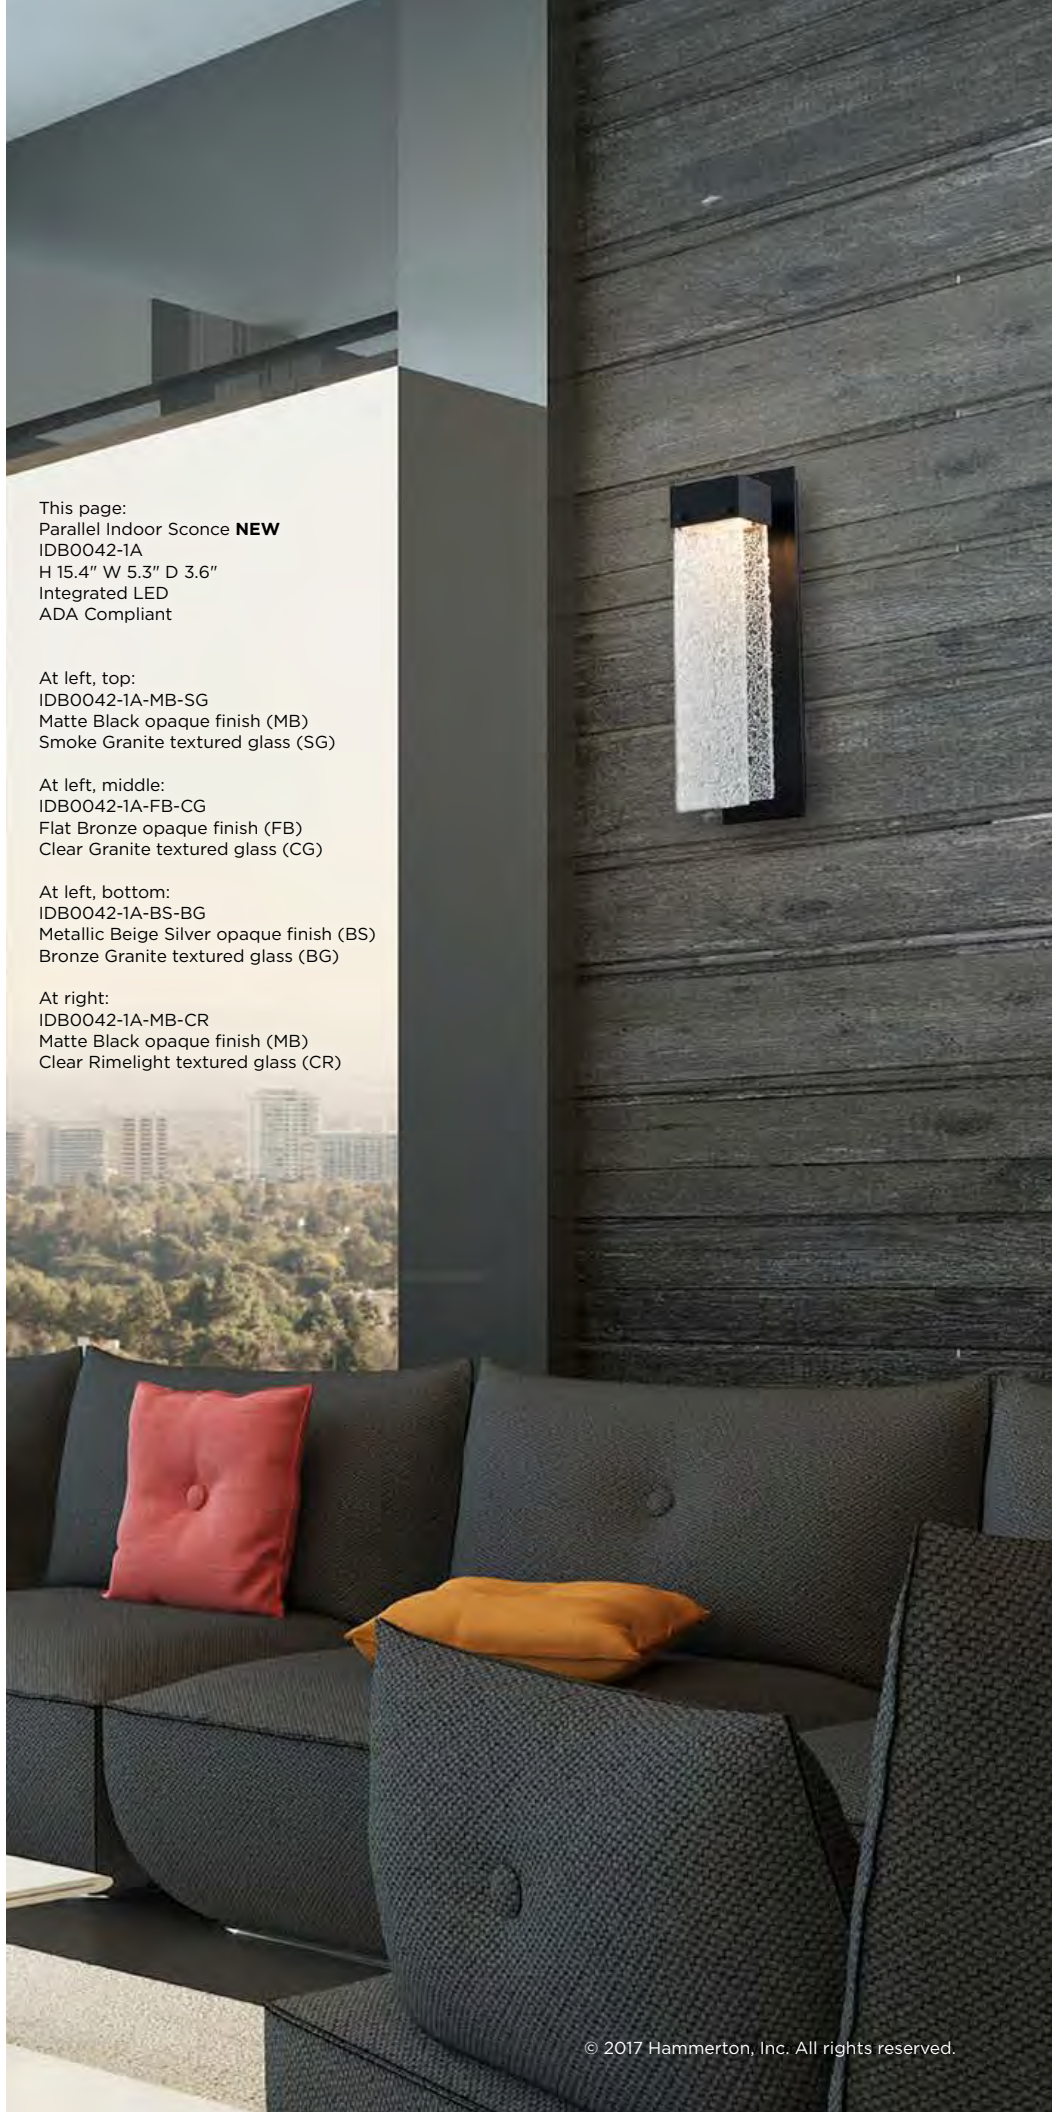

PARALLEL SCONCES

This page:
Parallel Indoor Sconce **NEW**
IDB0042-1A
H 15.4" W 5.3" D 3.6"
Integrated LED
ADA Compliant

At left, top:
IDB0042-1A-MB-SG
Matte Black opaque finish (MB)
Smoke Granite textured glass (SG)

At left, middle:
IDB0042-1A-FB-CG
Flat Bronze opaque finish (FB)
Clear Granite textured glass (CG)

At left, bottom:
IDB0042-1A-BS-BG
Metallic Beige Silver opaque finish (BS)
Bronze Granite textured glass (BG)

At right:
IDB0042-1A-MB-CR
Matte Black opaque finish (MB)
Clear Rimelight textured glass (CR)