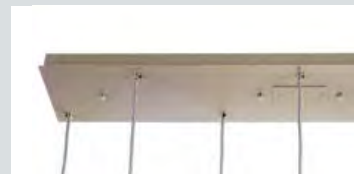

STANDARD CORD (C01)