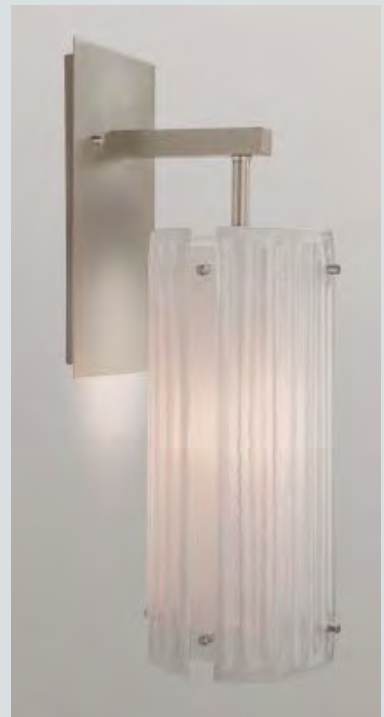

As Shown
Metallic Beige Silver opaque finish (BS)
Frosted Granite Textured Glass (FG)

Tall Indoor Arm Sconce in Frosted Strata
IDB0044-18-BS-FS
OAH 17" W 5.7" D 7.5"
E26 or GU24 Base