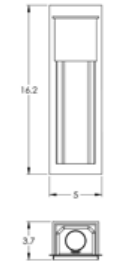

ODB0040-16-Glass Outdoor Short Square Cover Sconce with Glass

ADA Compliant

Specifications	Finish Options	Electrical Options	Lens/Shade Options
Ht: 16.2" Width: 5" Depth: 3.7" Wt: 10 lb Mtg Pkt: U Rating: Wet Elec Qty: 1 Voltage: 120 Top: Closed Metal Bottom: Open	Argento Grey Statuary Bronze Textured Black	GU10 Base, 35 Watts, MR16 Halogen/LED Dimmable, Lamping Dependent	Granite Glass - Bronze Granite Glass - Frosted Granite Glass - Smoke

*Electrical option conforms to CA Title 24 2013 Standard   ** Electrical option must be paired with a lens/shade option. No exposed lamping option available.