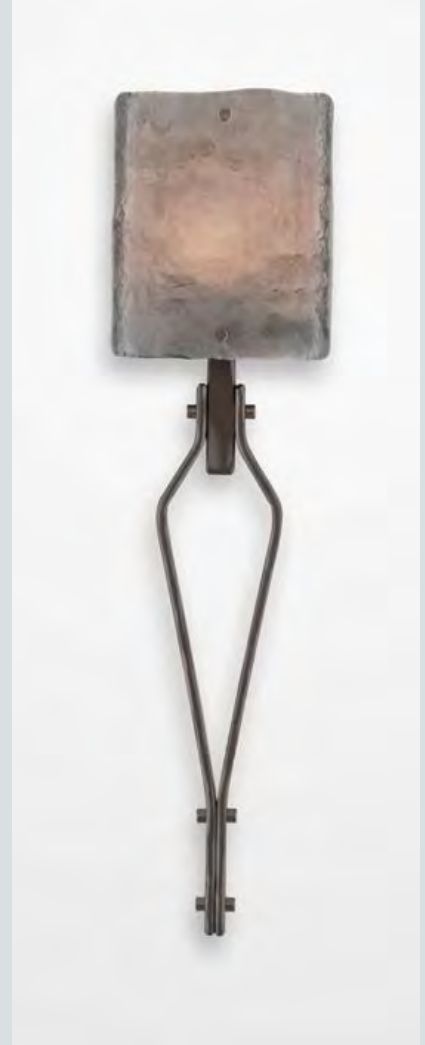

Urban Loft Angle Cover Sconce
CSB0026-0A-SN-SG
OAH 21.7" W 5.5" D 3.8"
E26 or GU24 Base
Small Square Glass Shade
ADA Compliant

As Shown
Satin Nickel translucent finish (SN)
Smoke Granite Textured Glass (SG)