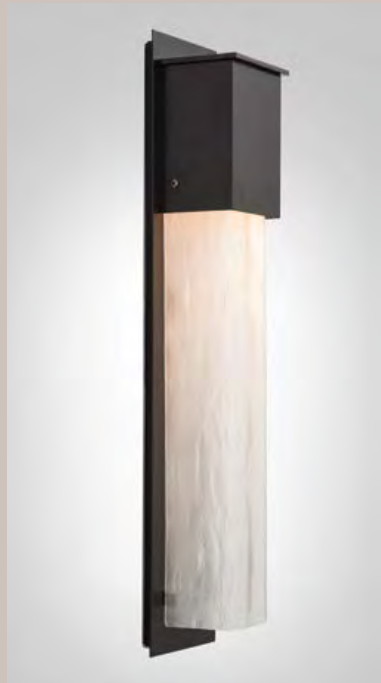

Tall Square Glass Cover Sconce
ODB0040-23-SB-FG
OAH 23" W 5" D 3.7"
GU10 Base
ADA Compliant
Wet Rated

As Shown
Statuary Bronze outdoor finish (SB)
Frosted Granite Textured Glass (FG)