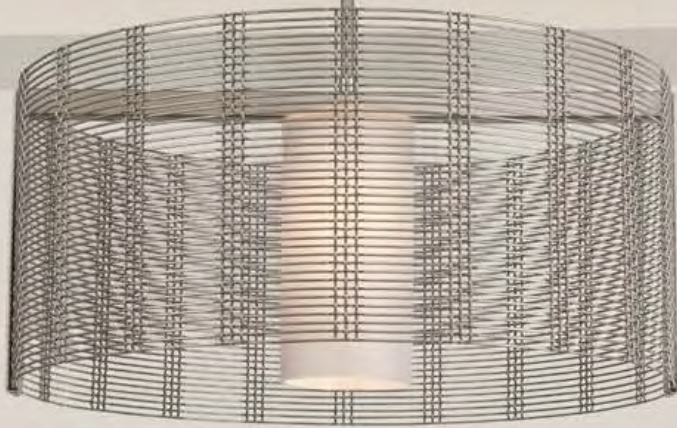

DOWNTOWN MESH COLLECTION

Downtown Mesh 24" Drum
CHB0020-24-BS-F
11.2" H x 24" Diameter, OAH Adjustable
E26, GU24 or Integrated LED

As Shown
Metallic Beige Silver opaque finish (BS)
Frosted Glass Cylinder (F)
E26 Base (E2)