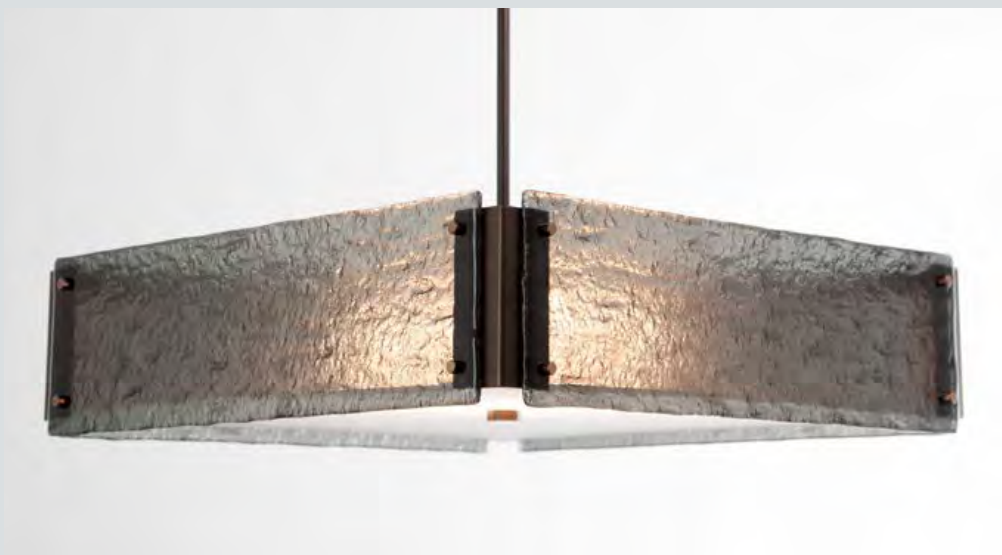

Textured Glass Square Chandelier
in Smoke Granite
CHB0044-23-FB-SG
5.8" H x 24" Square, OAH Adjustable
E26 or GU24 Base

As Shown
Flat Bronze opaque finish (FB)
Smoke Granite Textured Glass (SG)