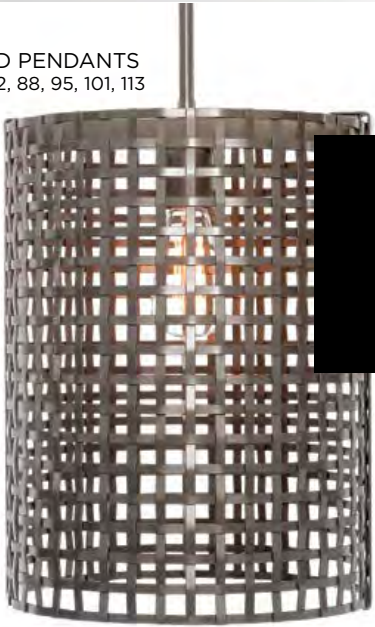

OVERSIZED PENDANTS
See pages 32, 88, 95, 101, 113