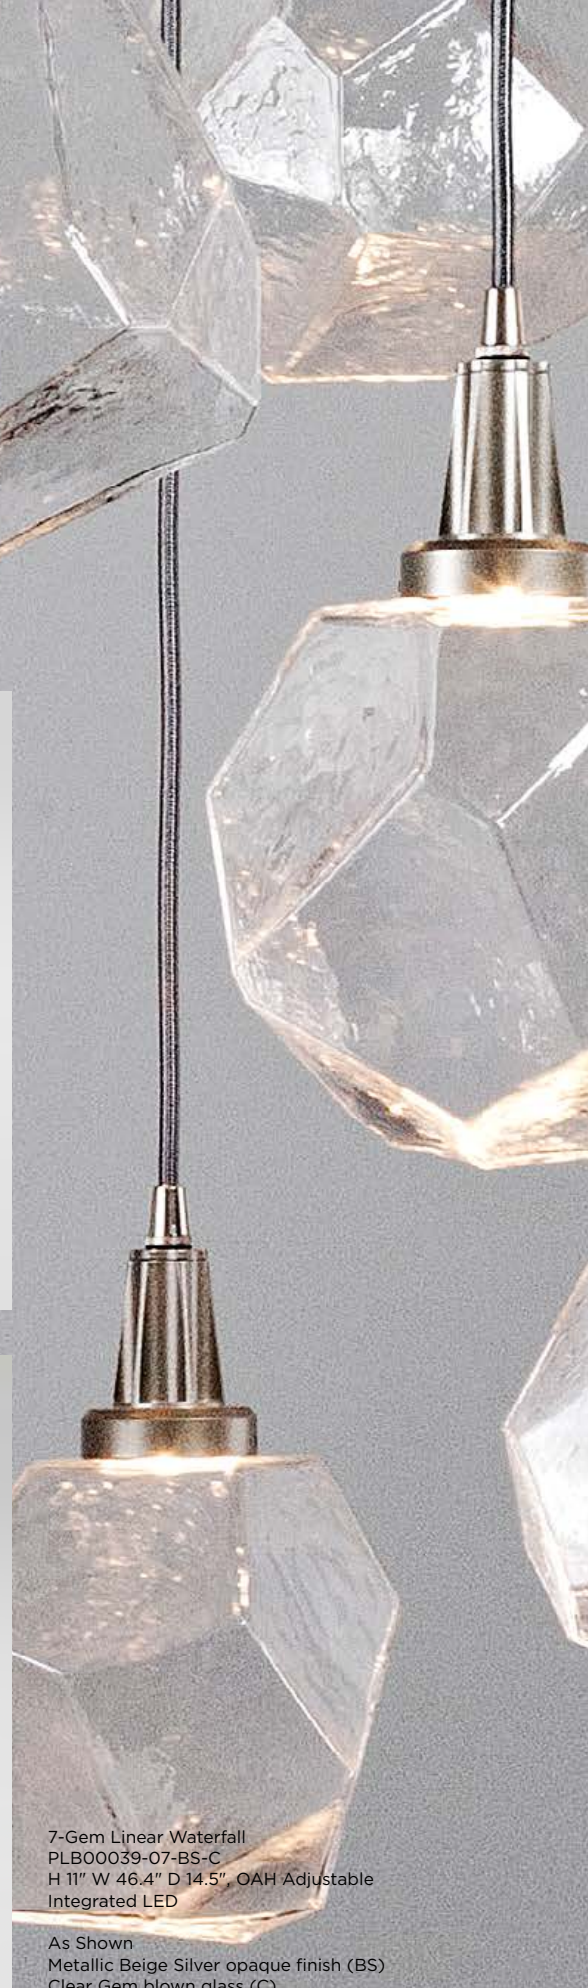

7-Gem Linear Waterfall
PLB00039-07-BS-C
H 11" W 46.4" D 14.5" OAH Adjustable
Integrated LED

As Shown
Metallic Beige Silver opaque finish (BS)
Clear Gem blown glass (C)