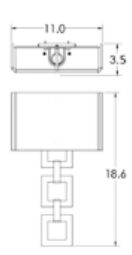

CSB0033-0B-SH Carlyle Square Link Cover Sconce-0B-Linen Shade

ADA Compliant

Specifications	Finish Options	Electrical Options	Lens/Shade Options
Ht: 18.6" Width: 11" Depth: 3.5" Wt: 10 lb Mtg Pkt: U Rating: Dry Elec Qty: 1 Voltage: 120 Top: Open Bottom: Closed Metal	<i>Flat Bronze</i> <i>Gilded Brass</i> <i>Gunmetal</i> <i>Matte Black</i> <i>Metallic Beige Silver</i> <i>Oil Rubbed Bronze</i> <i>Satin Nickel</i>	<i>*GU24 Base, 13 Watts, CFL/LED Retro</i> <i>Dimmable, Lamping Dependent</i> <i>E26 Base, 13 Watts, CFL/LED Retro</i> <i>Dimmable, Lamping Dependent</i>	<i>White Linen Shade</i>

*Electrical option conforms to CA Title 24 2013 Standard   ** Electrical option must be paired with a lens/shade option. No exposed lamping option available.