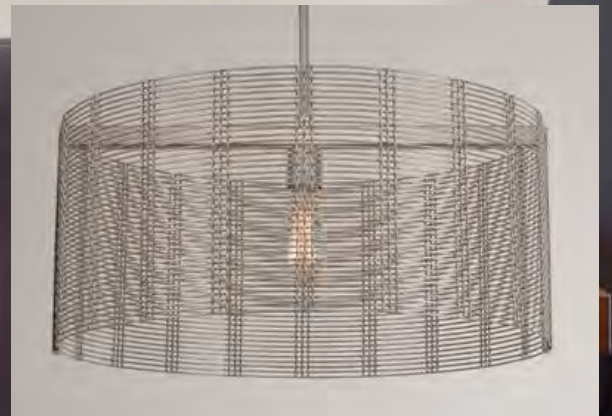

Downtown Mesh 24" Drum
CHB0020-24-BS-O-E2
11.2" H x 24" Diameter, OAH Adjustable
E26 or GU24 Base

As Shown
Metallic Beige Silver opaque finish (BS)
No cylinder - exposed lamping (O)
E26 Base (E2)