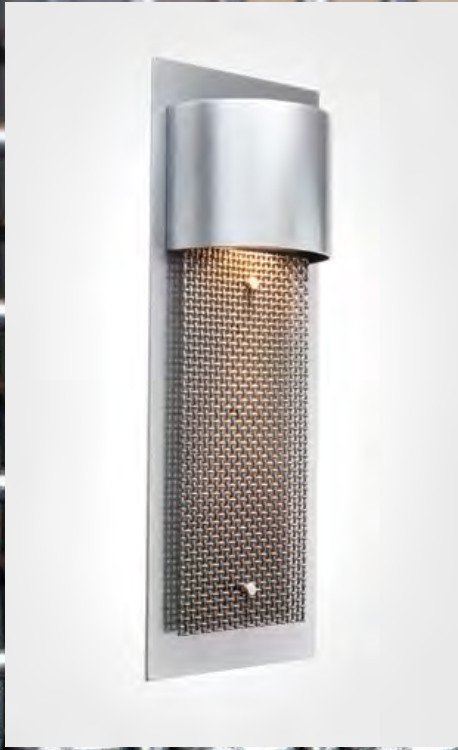

40% wider than the Square Cover Sconce and with similar options, these outdoor fixtures make a big design statement. Outdoor panel and round cover sconces are available in 19" and 30" heights, three finishes and four diffuser options as shown here and on pages 126-7.