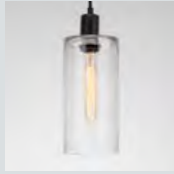

APOTHECARY CONFIGURATION

LAB0041-10-MB-C-C01-E2

PRODUCT	-FINISH	-SHADE/LENS	-SUSPENSION	-ELECTRICAL
LAB0041-10	-MB	-C	-C01	-E2
APOTHECARY 10" SINGLE PENDANT	MATTE BLACK	CLEAR GLASS SHADE	STANDARD CORD	E26 BASE