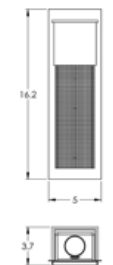

ODB0040-16-M1 Outdoor Short Square Cover Sconce with Medium Mesh

ADA Compliant

Specifications	Finish Options	Electrical Options	Lens/Shade Options
Ht: 16.2" Width: 5" Depth: 3.7" Wt: 8 lb Mtg Pkt: U Rating: Wet Elec Qty: 1 Voltage: 120 Top: Closed Metal Bottom: Open	Argento Grey Statuary Bronze Textured Black	GU10 Base, 35 Watts, MR16 Halogen/LED Dimmable, Lamping Dependent	Medium Mesh - Finished to Match Medium Mesh - Platina Finish

*Electrical option conforms to CA Title 24 2013 Standard   ** Electrical option must be paired with a lens/shade option. No exposed lamping option available.