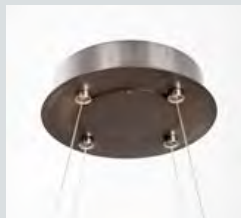

GILDED BRASS (GB)

SHADE | LENS OPTIONS

GEM CLEAR (C)

GEM SMOKE (S)

GEM BRONZE (B)

GEM FROSTED (F)

SUSPENSION OPTIONS

Bezel ring fixtures and linear suspensions include adjustable cable suspension (CA1) with canopies, as shown at right. For pendant and waterfall chandelier suspension options, see the product pages or Specifications.