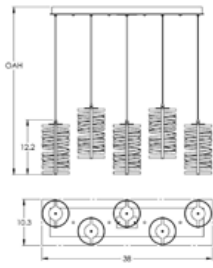

PLB0013-05 Tempest Linear Waterfall-05

Specifications	
Ht:	See Opt
Width:	38"
Depth:	10.3"
Wt:	39 lb
Mtg Pkt:	X
Rating:	Dry
Elec Qty:	5
Voltage:	120
Top:	Open
Bottom:	Open

Finish Options	
<i>Flat Bronze</i>	
<i>Gilded Brass</i>	
<i>Matte Black</i>	
<i>Metallic Beige Silver</i>	

Electrical Options	
<i>*GU24 Base, 13 Watts, CFL/LED Retro</i>	
<i>Dimmable, Lamping Dependent</i>	
<i>E26 Base, 60 Watts, B11</i>	
<i>Dimmable</i>	

Lens/Shade Options	
<i>Frosted Glass</i>	
<i>No Lens, Exposed Lamping</i>	

Overall Height Options	
<i>Cord, Adjustable 15.7"-133.7"</i>	

*Electrical option conforms to CA Title 24 2013 Standard   ** Electrical option must be paired with a lens/shade option. No exposed lampping option available.