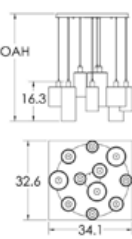

CHB0041-11 Apothecary Round Chandelier-11

Specifications	
Ht:	See Opt
Width:	32.6"
Depth:	34.1"
Wt:	70 lb
Mtg Pkt:	R
Rating:	Dry
Elec Qty:	11
Voltage:	120
Top:	Closed
Bottom:	Open

Finish Options	
<i>Flat Bronze</i>	
<i>Gilded Brass</i>	
<i>Matte Black</i>	
<i>Metallic Beige Silver</i>	

Electrical Options	
<i>E26 Base, 40 Watts, A19</i>	
<i>Dimmable</i>	

Lens/Shade Options	
<i>Blown Glass - Bronze</i>	
<i>Blown Glass - Clear</i>	
<i>Blown Glass - Smoke</i>	

Overall Height Options
Cord, Adjustable 19.8"-137.8"

*Electrical option conforms to CA Title 24 2013 Standard   ** Electrical option must be paired with a lens/shade option. No exposed lamping option available.