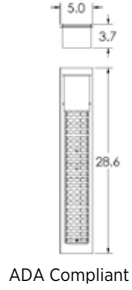

Specifications	Finish Options	Electrical Options	Lens/Shade Options
Ht: 28.6" Width: 5" Depth: 3.7" Wt: 17 lb Mtg Pkt: U Rating: Wet Elec Qty: 1 Voltage: 120 Top: Closed Metal Bottom: Open	Argento Grey Statuary Bronze Textured Black	GU10 Base, 35 Watts, MR16 Halogen/LED Dimmable, Lamping Dependent	Tweed Mesh - Finished to Match Tweed Mesh - Platina Finish

*Electrical option conforms to CA Title 24 2013 Standard ** Electrical option must be paired with a lens/shade option. No exposed lamping option available.

ODB0043-0A Outdoor Beacon Arm Sconce-0A