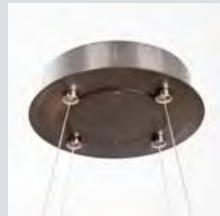

GILDED BRASS (GB)

SHADE | LENS OPTIONS

CLEAR RIMELIGHT (CR)

CLEAR GRANITE (CG)

SMOKE GRANITE (SG)

BRONZE GRANITE (BG)

SUSPENSION OPTIONS

Ceiling fixtures in this collection include cords with canopies (C01) or adjustable cable suspension with canopies (CA1). For OAH information by product, see Specifications at the back of this catalog.