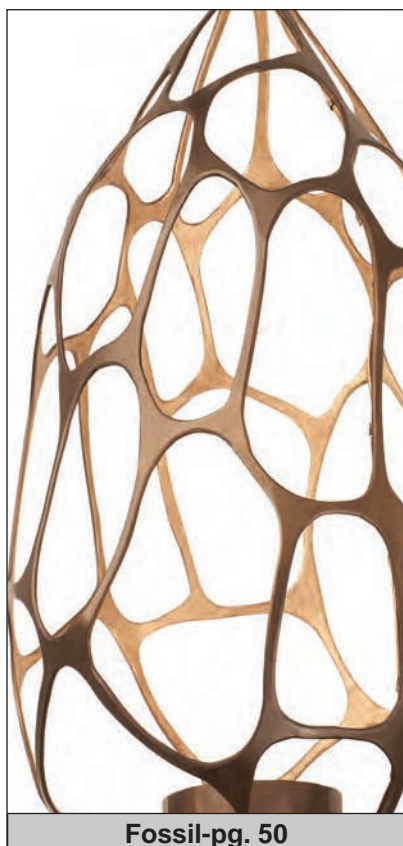

Thank you for your support!

Ordering Instructions:

1. Select 4 digit model number (ie. 7479)
2. Select Finish (ie. AC)
3. Select Glass or Shade Option (ie. 1100)

Model #: 7479AC/1100

Legend:

- Quick Ship
- Heavy Fixture (add'l support required)
- Energy-saving configuration available (upcharge fee applies)
- Hang Straight for Slope Ceiling

Unless otherwise noted, standard chain and wire lengths are:

Fixtures up to 32" diameter- 4 ft. chain with 8 ft. wire

Fixtures over 32" diameter- 8 ft. chain with 13 ft. wire

Fossil-pg. 50

Rothwell-pg. 67