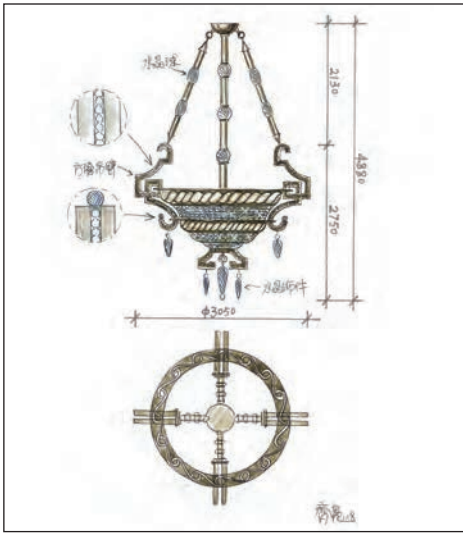

About Us:

No project is too big or too small. We create the illuminated jewelry that sets the scene in high end residential applications as well as corridors, guest rooms, and public spaces in some of the finest commercial properties around the world.

Our experience and reputation working with Interior Designers, Architects, Specifiers, and Project Managers are vital attributes to being a valued resource on a variety of projects including Hotels, Casinos, Restaurants, and Exclusive Homes and Condominiums.

We can provide design and engineering support because we are a dedicated team that will take the time to understand the applications, and engage with all parties to propose solutions for their project needs.