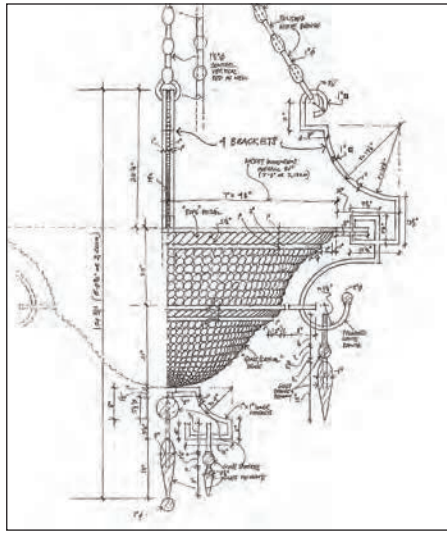

About Us:

No project is too big or too small. We create the illuminated jewelry that sets the scene in high end residential applications as well as corridors, guest rooms, and public spaces in some of the finest commercial properties around the world.

Our experience and reputation working with Interior Designers, Architects, Specifiers, and Project Managers are vital attributes to being a valued resource on a variety of projects including Hotels, Casinos, Restaurants, and Exclusive Homes and Condominiums.

We can provide design and engineering support because we are a dedicated team that will take the time to understand the applications, and engage with all parties to propose solutions for their project needs.