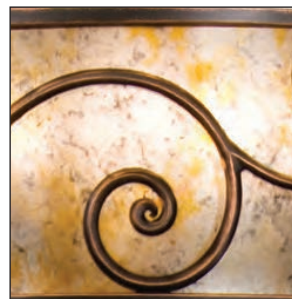

Details

Canopy

Hand Forged Chain

Standard Finishes

Antique Copper (AC)
w/Stained Mica

Aged Silver (SV)
w/Silver Mica

Windsor

Indoor Collections