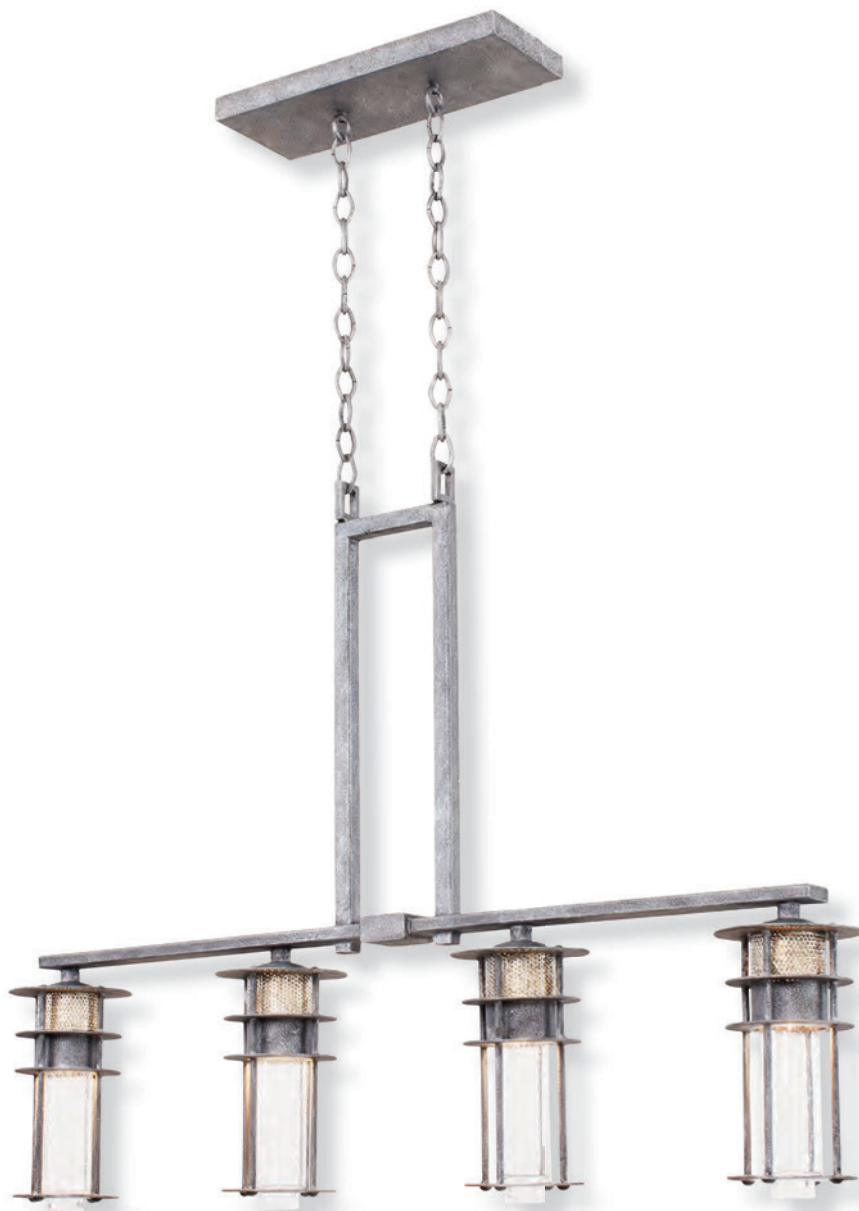

Anchorage

Indoor Collections

7295RI
4 Light Island