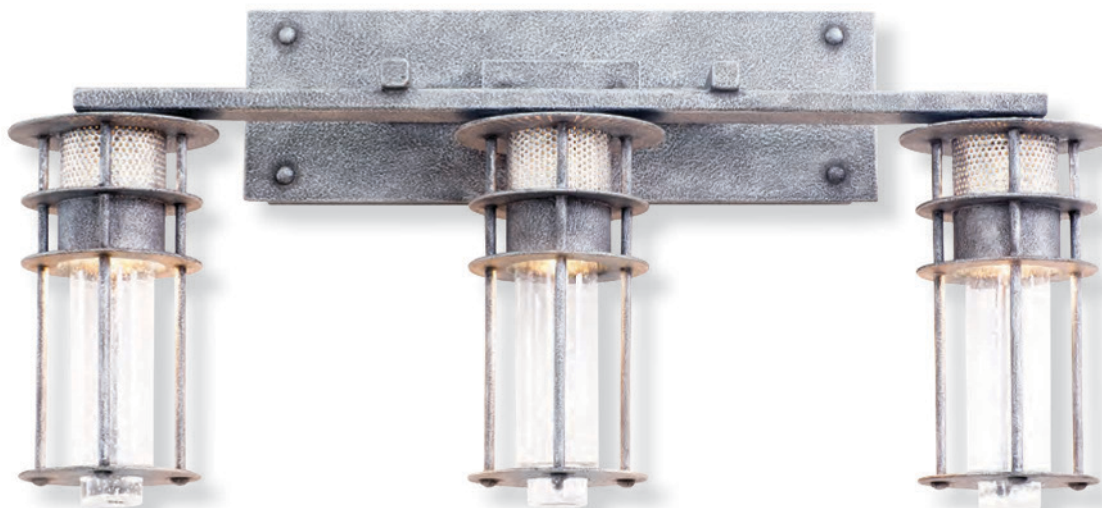

7293RI
3 Light Bath

Model	Finishes	Standard Gls/Shd	Dimensions (in.)			Lamping	Notes/Legend
7291	RI	Seeded Glass	w:6	h:12.25	e:6.75	(1) 40W G9	✈
7292	RI	Seeded Glass	w:15.75	h:12.25	e:6.75	(2) 40W G9	✈
7293	RI	Seeded Glass	w:26.25	h:12.25	e:6.75	(3) 40W G9	✈

*G9 lamps included