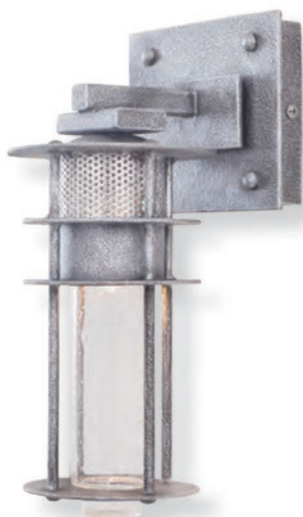

7291RI
1 Light Bath