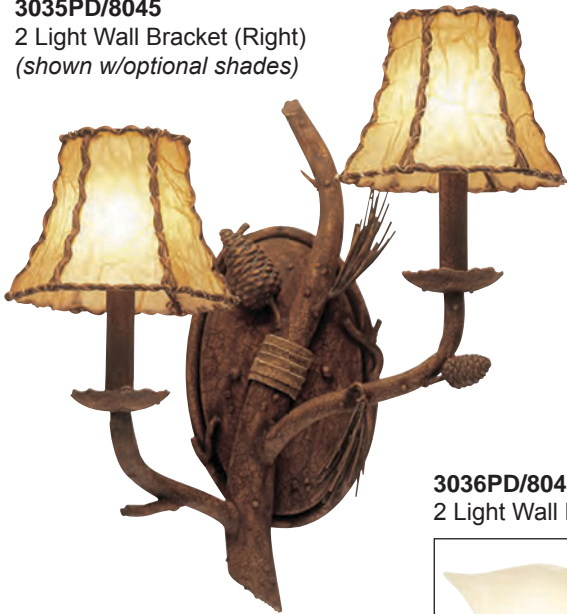

5027PD
3 Light Semi Flush

3032PD/1255
1 Light Wall Bracket

3031PD/8045
1 Light Wall Bracket
(shown w/optional shades)

3035PD/8045
2 Light Wall Bracket (Right)
(shown w/optional shades)

3034PD/1255
2 Light Wall Bracket (Left)