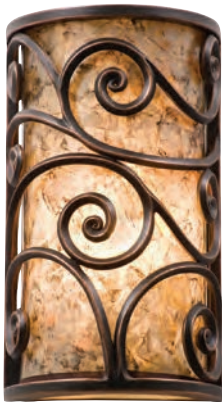

5416AC
ADA Wall Sconce