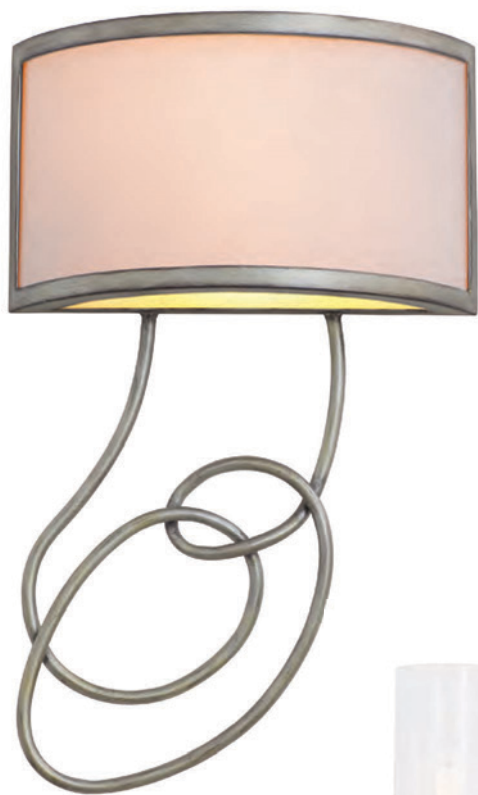

Concord

Indoor Collections

7481SV
2 Light ADA Wall Sconce