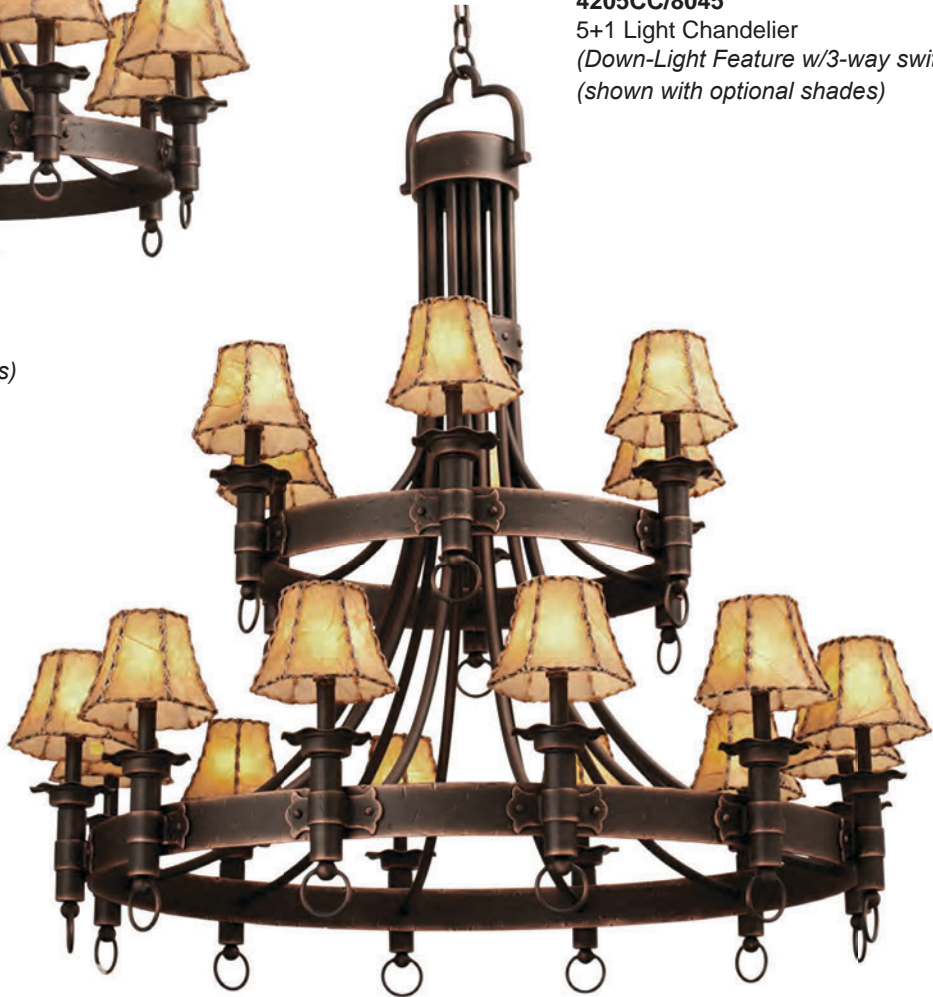

4208AC/8045
2-Tier Chandelier
(shown with optional shades)