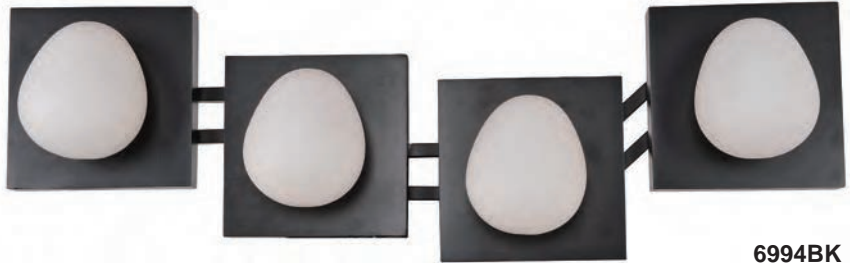

6994BK
4 Light Bath