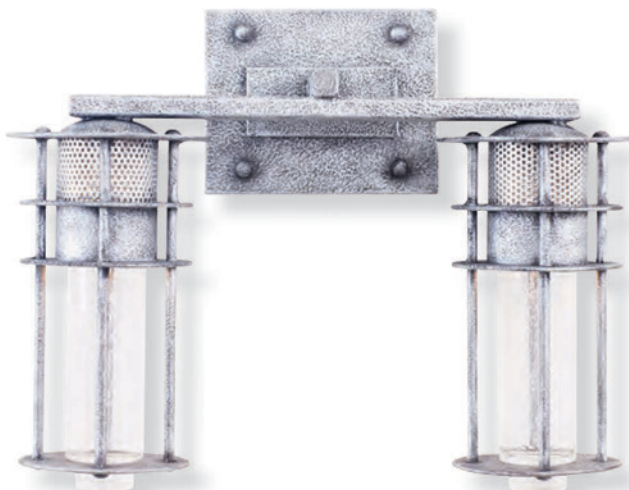

7292RI
2 Light Bath