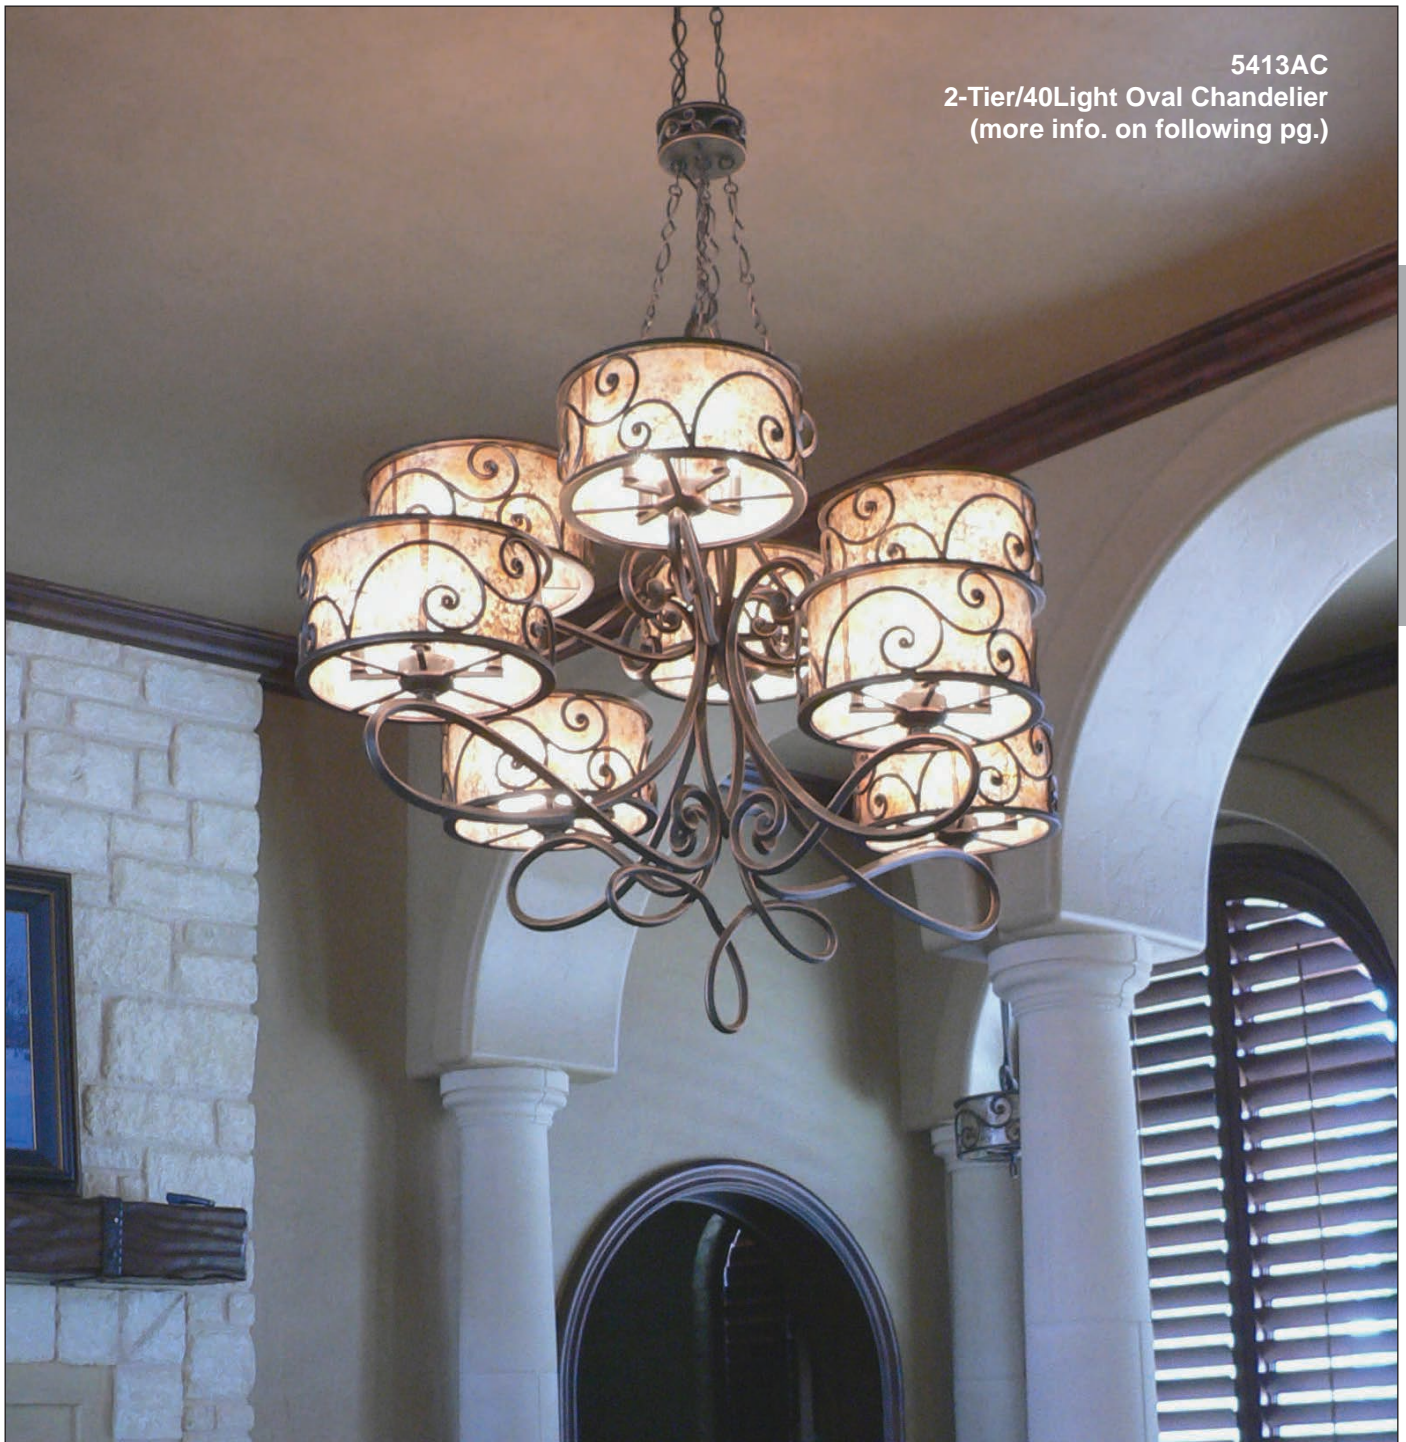

5413AC
2-Tier/40Light Oval Chandelier
(more info. on following pg.)

Windsor

In the Windsor Collection the curls of hand-forged wrought iron are brought to life with our exclusive finishes. The Antique Copper finish is paired with the Stained Mica shade while the Aged Silver finish is paired with the Silver Mica shade to create transitional and interesting light fixtures.

Details