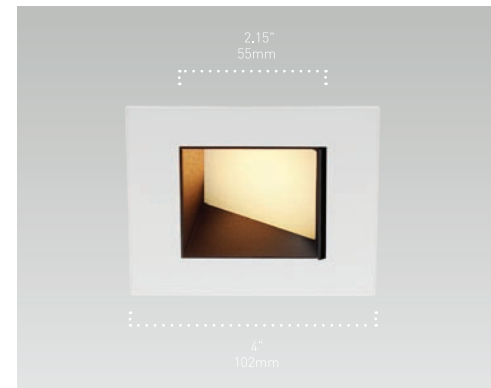

Adjustable fixture is hot-aimable from below with 45° tilt and 361° rotation

Available in 1300lm (23W) to 2220lm (35W) lumen packages

25°, 40° and 60° beam angles

REDESIGNED Z SERIES LENSED WALLWASHER

Updated and redesigned for improved wallwashing.