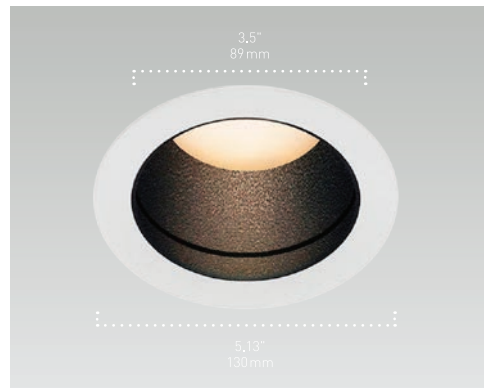

3 SERIES DOWNLIGHT FAMILY

Efficient, even light in a full family of fixtures.

Wallwasher offers exceptionally even wash of light at generous spacing of 42" (1067mm) setback, and 42" (1067mm) on center

Adjustable fixture is hot-aimable from below with 45° tilt and 361° rotation

Available in 1300lm (23W) to 2220lm (35W) lumen packages

25°, 40° and 60° beam angles