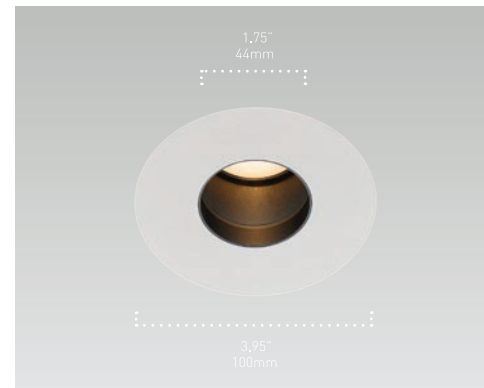

Adjustable fixture is hot-aimable from below with 45° tilt and 361° rotation

Available in 1300lm (23W) to 2220lm (35W) lumen packages

25°, 40° and 60° beam angles

REDESIGNED Z SERIES LENSED WALLWASHER

Updated and redesigned for improved wallwashing.

Patent pending

NEW Z ACCENT LIGHT

Easy adjustment in a popular profile.

Simple adjustment mechanisms, easily accessible behind pop-off, magnetic faceplate

Hot-aim adjustment on both axes, with 45° tilt and 361° rotation