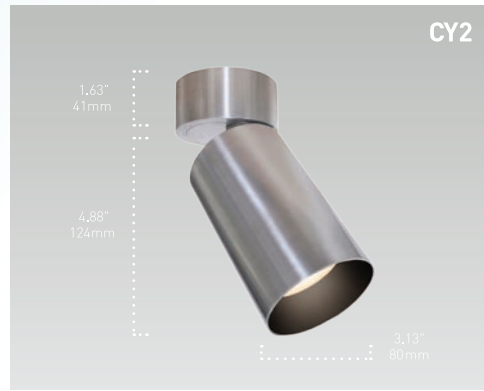

LUCIFER
LIGHTING COMPANY

NEW PRODUCTS 2014

CYLINDER LED LUMINAIRES

Sleek, contemporary, surface-mountable.

Unique, self-locking hinge allows for manual hot-aim adjustment

Simple installation to junction box with twist-and-lock mounting plate

Use in interior and IP64 wet locations

Two body sizes, CY2 and CY3

Patent pending

45° tilt and 361° swivel rotation

Available in 1300lm (21W) to 2850lm (33W) lumen packages

25°, 40° and 60° beam angles

Invisible, integrated 0-10 or TRIAC driver inside canopy