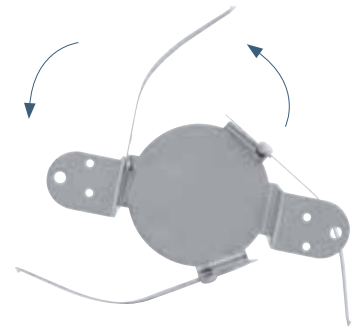

RECESSED

Complete with adaptors and mounts for use in recessed and flushmount applications, the P8022 embraces an installation system that is versatile, simple and seamless.

The P8022 comes with an adjustable mounting option that fits 6", 5" or 4" recessed housing. Simply Twist-and-Push into recessed housing and finish with the quick-link wiring system. The fixture also includes an E26 Edison Base adaptor for a retrofit screw-in option. (All hardware included)

Twist-and-Push Mount