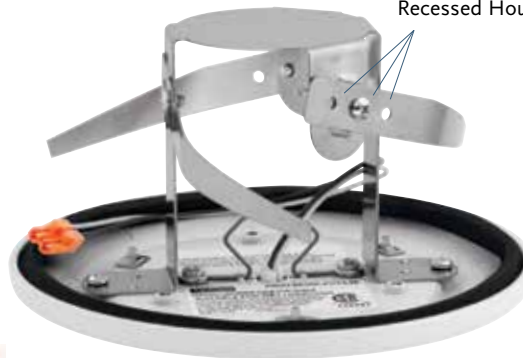

RECESSED

Complete with adaptors and mounts for use in recessed and flushmount applications, the P8022 embraces an installation system that is versatile, simple and seamless.

The P8022 comes with an adjustable mounting option that fits 6", 5" or 4" recessed housing. Simply Twist-and-Push into recessed housing and finish with the quick-link wiring system. The fixture also includes an E26 Edison Base adaptor for a retrofit screw-in option. (All hardware included)

6", 5" or 4" Recessed Housings