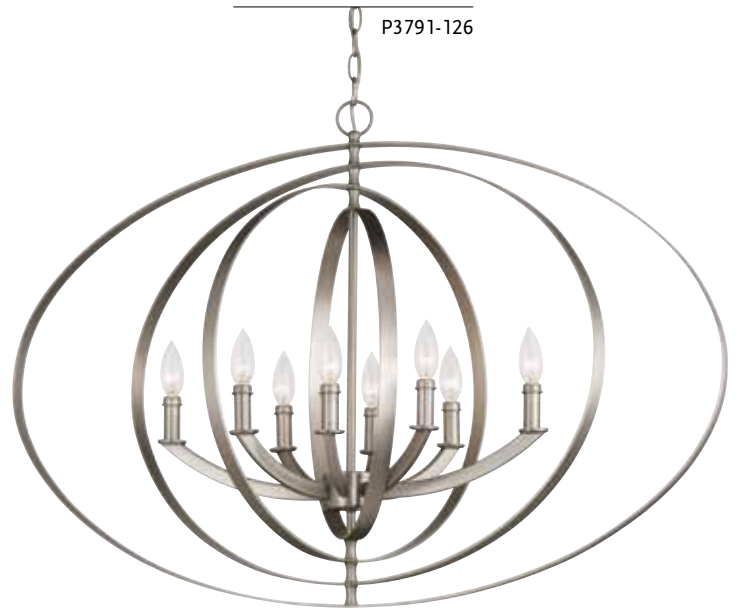

OVERSIZED OVAL FIXTURES ARE NEW ADDITIONS TO STUNNING EQUINOX COLLECTION. EIGHT-LIGHT CANDELABRA PENDANT IS IDEAL FOR LINEAR INSTALLATIONS – OVER A FARMHOUSE TABLE, DINING ROOM SETTING OR KITCHEN ISLAND. EIGHT-LIGHT FIXTURE AVAILABLE IN BURNISHED SILVER OR ANTIQUE BRONZE FINISHES. SIX-LIGHT FOYER FIXTURE CAN BE USED INDIVIDUALLY OR IN GROUPINGS OF TWO OR MORE AND FEATURES ETCHED OPAL GLASS SHADES AND POLISHED NICKEL FINISH OPTION.

P3791-126

See Progress Catalog for matching fixtures.

EIGHT-LIGHT OVAL CHANDELIER

P3791-126 Burnished Silver
P3791-20 Antique Bronze
Size: 39" L., 14-1/4 W., 26-3/8" ht. Overall ht. w/chain 150"; wire 15'.
Lamps: Eight candelabra base lamps, each 60w max.

SIX-LIGHT OVAL CHANDELIER*

P3940-104 Polished Nickel
Size: 39" L., 14-1/4 W., 24-3/4" ht. Overall ht. w/stem 91"; wire 15'.
Lamps: Six medium base lamps, each 100w max.

*Includes one 6" stem, four 12" stems and 6 links of chain.