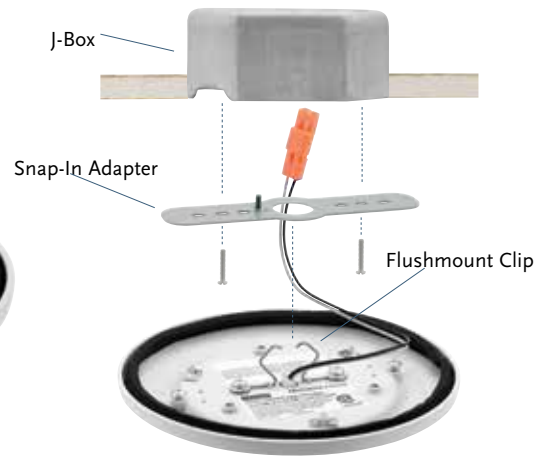

## P8022-28/30K-AC1-L10 White

This surface mount or recessed trim has 1070 lumens, 80+ CRI, 42,000 hours life. Lumen output comparable to a 100w incandescent lamp. Wet location listed.

P8022-28/30K-AC1-L10

### FLUSHMOUNT

The P8022 uses an intuitive snap-in system that makes flushmount installation easier than ever. Simply install adaptor onto junction box, then snap into place using the flushmount clip. Like the recessed application, the quick-link wiring system completes the flushmount installation. (All hardware included)