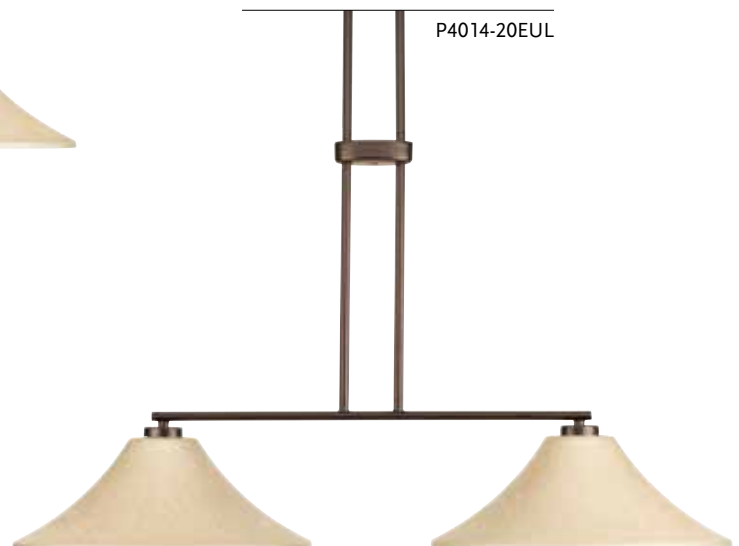

P4014-20EUL

TWO-LIGHT LINEAR CHANDELIER *

P4014-09 Brushed Nickel w/ etched glass

P4014-20ETUM Antique Bronze w/ etched amber glass

P4014-20EUL Antique Bronze w/ etched amber linen glass

Size: 36" L., 15" W., 21-1/2" ht.

Overall ht. w/stem 88"; wire 15'.

Lamps: Two medium base lamps, each 100w max.

* Includes two 6" stems, eight 12" stems and two sets of 6 links of chain.