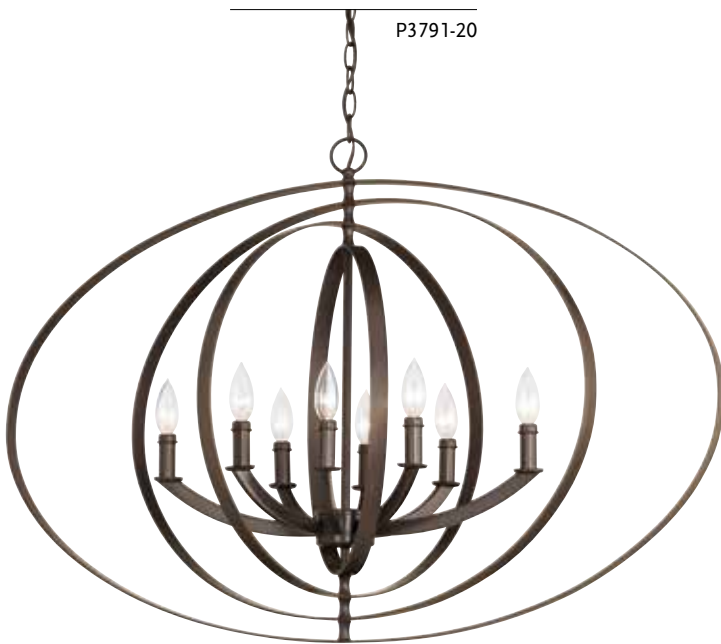

OVERSIZED OVAL FIXTURES ARE NEW ADDITIONS TO STUNNING EQUINOX COLLECTION. EIGHT-LIGHT CANDELABRA PENDANT IS IDEAL FOR LINEAR INSTALLATIONS – OVER A FARMHOUSE TABLE, DINING ROOM SETTING OR KITCHEN ISLAND. EIGHT-LIGHT FIXTURE AVAILABLE IN BURNISHED SILVER OR ANTIQUE BRONZE FINISHES. SIX-LIGHT FOYER FIXTURE CAN BE USED INDIVIDUALLY OR IN GROUPINGS OF TWO OR MORE AND FEATURES ETCHED OPAL GLASS SHADES AND POLISHED NICKEL FINISH OPTION.

P3791-20