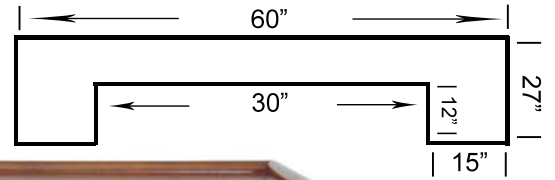

DBAR60

H-44" x W-60" x D-26"

CN

DBAR72

H-44" x W-72" x D-26"

CAP

DBAR84

H-44" x W-84" x D-26"

ET

Available Finishes:

Cappuccino

Chestnut

English Tudor