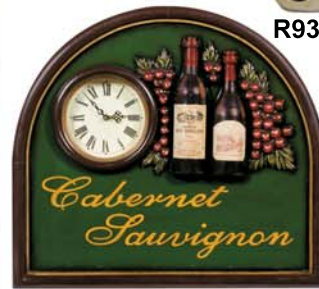

**R803 Good Food**  
H-16" x W-12" x D-1"

**R818 House Rules**  
H-11" x W-15" x D-1"

**R820 Polly**  
H-19" x W-16" x D-1"

**R828 Cabernet Sauvignon**  
H-20" x W-18" x D-1.5"

**R822 Happy Hour**  
H-24" x W-16" x D-1.5"