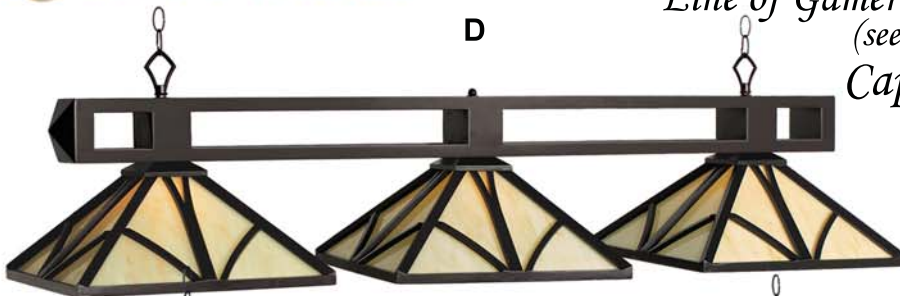

# Chateau

Wood Finishes to Match our  
Line of Gameroom Furniture  
(see pgs 34-37)  
Cappuccino

D

E

Chestnut

English  
Tudor

**A. EMP-B54 ST**  
H-54" x L-54"  
3 x 150W-M  
(Fractional Rod)  
6", 12" and 18"