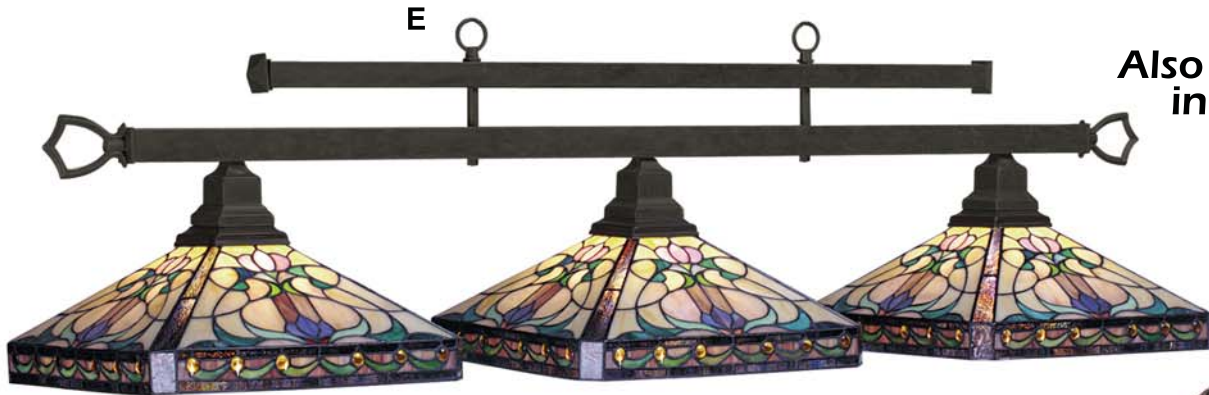

Also Available
in 4-light