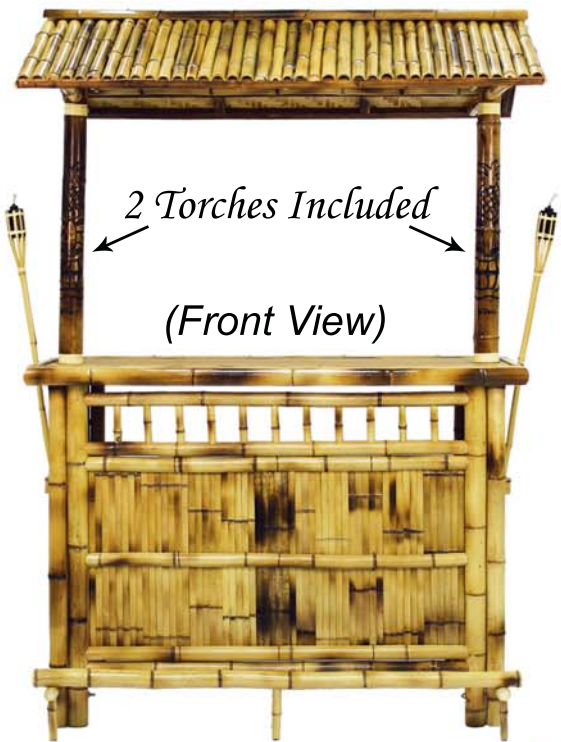

# Outdoor Characters ©

**ODR155 Dog Waiter**  
H-40" x W-14" x D-14.5"

**ODR361-M Mini Shark Waiter**  
H-16" x W-8" x D-5"

**ODR361 Shark Waiter**  
H-35" x W-17" x D-17"

**ODR952-M Mini Parrot Waiter**  
H-16" x W-8" x D-5"

**ODR952 Parrot Waiter**  
H-38" x W-19" x D-11"

*Fun and  
Functional  
Characters for  
The Backyard!*

**ODR211 Bear Waiter**  
H-40" x W-21" x D-20"

**ODR267 Gator Waiter**  
H-35" x W-15" x D-15"

**ODR212 Bear Planter**  
H-21" x W-17" x D-17"

**ODR213 Two Bear Planter**  
H-13" x W-37" x D-12"

**ODR214 Bear Welcome**  
H-28" x W-18" x D-13"

# All New Bamboo Tiki Bar & Stools

2 Torches Included  
(Front View)

Stemware Holders  
(Back View)

**TBAR60**  
Bamboo Tiki Bar  
H-89" x W-60" x D-24"  
Bar Height-44"

Sold as a  
Set of 2!

**TBSTL**  
Bamboo Tiki Stools  
(set of two)  
H-38" x W-16.5" x D-18"  
Seat Height-28"