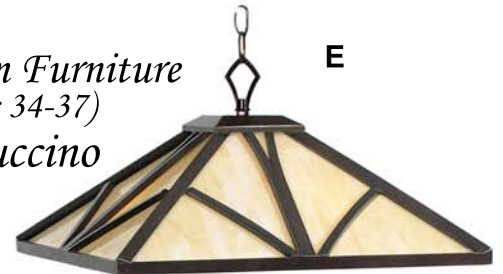

# Chateau

Wood Finishes to Match our  
Line of Gameroom Furniture  
(see pgs 34-37)  
Cappuccino

D

E

Chestnut

English  
Tudor

**A. EMP-B54 ST**  
H-54" x L-54"  
3 x 150W-M  
(Fractional Rod)  
6", 12" and 18"