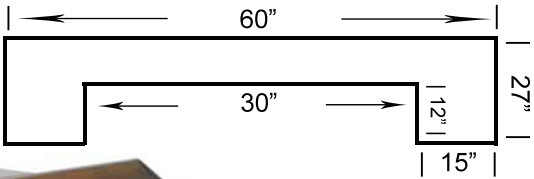

RAM

GAMEROOM PRODUCTS
FURNITURE - 2013

*Shown in
Chestnut*

Available Finishes:

-  Cappuccino
-  Chestnut
-  English Tudor

DBAR60

H-44" x W-60" x D-26"

Removable Shelf
To Fit Bar Fridge

RAM
GAMEROOM PRODUCTS

*Shown in
Cappuccino*

Available Finishes:

 Cappuccino

 Chestnut

 English Tudor

DBAR72

H-44" x W-72" x D-26"

← Removable Shelf
To Fit Bar Fridge

*Shown in
English
Tudor*

Available Finishes:

-  Cappuccino
-  Chestnut
-  English Tudor

DBAR84

H-44" x W-84" x D-26"

Removable Shelf
To Fit Bar Fridge

2 in 1 Game Table

BSTL
H-30" x W-24"

CN

SPEC
H-45" x W-20" x D-20"

RAM

BPUB
H-42" x D-30"

CN

Stemware
Holders

BMR
H-36" x W-52" x D-10"