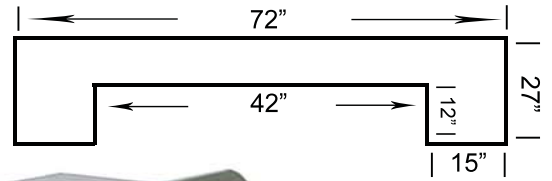

RAM

GAMEROOM PRODUCTS
FURNITURE - 2013

*Shown in
Chestnut*

Available Finishes:

-  Cappuccino
-  Chestnut
-  English Tudor

DBAR60

H-44" x W-60" x D-26"

Removable Shelf
To Fit Bar Fridge

RAM
GAMEROOM PRODUCTS

*Shown in
Cappuccino*

Available Finishes:

 Cappuccino

 Chestnut

 English Tudor

DBAR72

H-44" x W-72" x D-26"

← Removable Shelf
To Fit Bar Fridge

*Shown in
English
Tudor*

Available Finishes:

-  Cappuccino
-  Chestnut
-  English Tudor

DBAR84

H-44" x W-84" x D-26"

Removable Shelf
To Fit Bar Fridge

2 in 1 Game Table

BSTL
H-30" x W-24"

CN

SPEC
H-45" x W-20" x D-20"

RAM

BPUB
H-42" x D-30"

CN

Stemware
Holders

BMR
H-36" x W-52" x D-10"