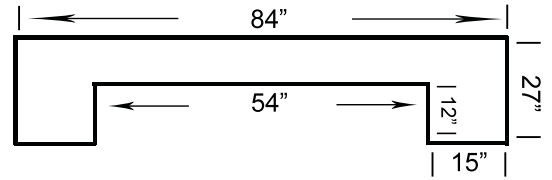

RAM
GAMEROOM PRODUCTS

*Shown in
Cappuccino*

Available Finishes:

 Cappuccino

 Chestnut

 English Tudor

DBAR72

H-44" x W-72" x D-26"

← Removable Shelf
To Fit Bar Fridge

*Shown in
English
Tudor*

Available Finishes:

-  Cappuccino
-  Chestnut
-  English Tudor

DBAR84

H-44" x W-84" x D-26"

Removable Shelf
To Fit Bar Fridge

2 in 1 Game Table

RAM
GAMEROOM PRODUCTS

GTBL48
H-30" x D-48"

CN

Storage
Inside

GCHR2
H-35" x W-22"

GCHR
H-34" x W-22" x D-20"

CAP

CN

BSTL
H-30" x W-24"

CN

SPEC
H-45" x W-20" x D-20"

RAM

BPUB
H-42" x D-30"

CN

Stemware
Holders

BMR
H-36" x W-52" x D-10"