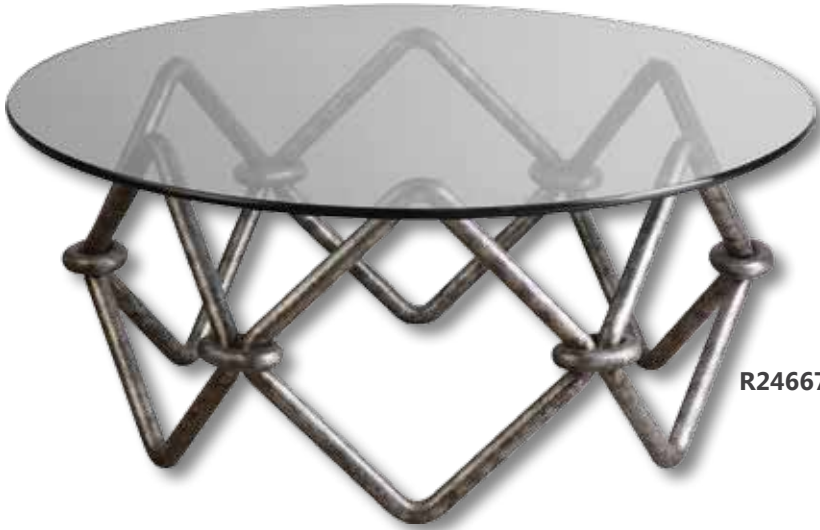

R24667

R24667 Baines, Coffee Table

44" x 19" x 44" Chunky industrial iron chain link base with a heavily burnished silver finish, top is thick tempered glass. *Wilson*

R25020 Annalise, Coffee Table

42" x 19" x 42" Cage style iron table featuring a flattened sphere form. Polished steel finish with a tempered glass top.

R25024 Merrick, Coffee Table

37" x 17" x 37" Open cube frame in hand forged iron in antique inset with a heavily antiqued mirror top.