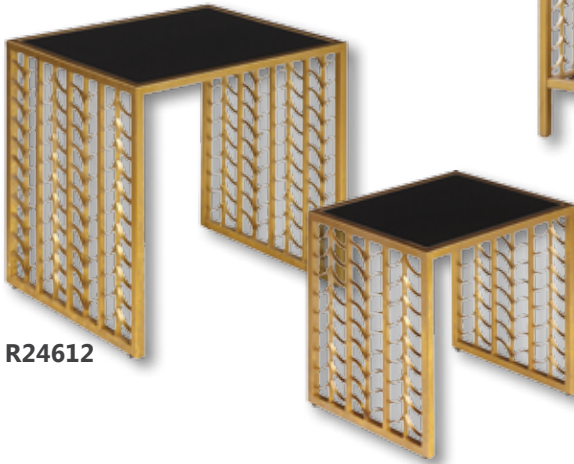

R24608 Adaline, Etagere

42"x 77"x 15" With a backdrop resembling branches of alternating leaflets, thick iron has been hand forged in gold leaf. Four black glass shelves are included.

R24612 Adaline, Nesting Tables, S/2

S- 15"x 18"x 18", L- 22"x 23"x 18" With legs resembling branches of alternating leaflets, thick iron has been hand forged in gold leaf then inset with black glass tops.

R24658 Arwen, Accent Table

24"x 27"x 24" Tapered tripod leg in antique brass, featuring a beveled edge on the clear tempered glass top.

R25034 Tiber, Accent Table

12"x 24"x 12" Hand forged iron in a link design finished in antiqued gold with inlaid white marble.

R24612