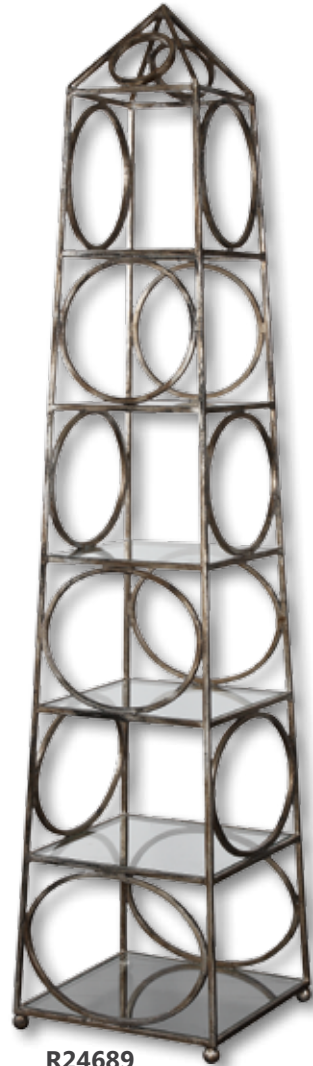

R24689

R24633 Tamas, Etagere

60" x 65" x 16" Octagonal frame in aged iron with oxidized finish details, featuring 7 clear tempered glass shelves on hand forged, curved iron feet. *M. Wilson*

R24689 Zeke, Etagere

16" x 74" x 16" This obelisk etagere is handcrafted from forged iron in a heavily aged burnished silver finish, on small ball feet. Featuring five clear glass shelves and a mirrored bottom shelf. *M. Wilson*

R24646 Raine, Etagere

29" x 75" x 25" Handcrafted from solid reclaimed pine, featuring crossbar accents and four hinged shelves in a heavily distressed ebony stain. *M. Wilson*