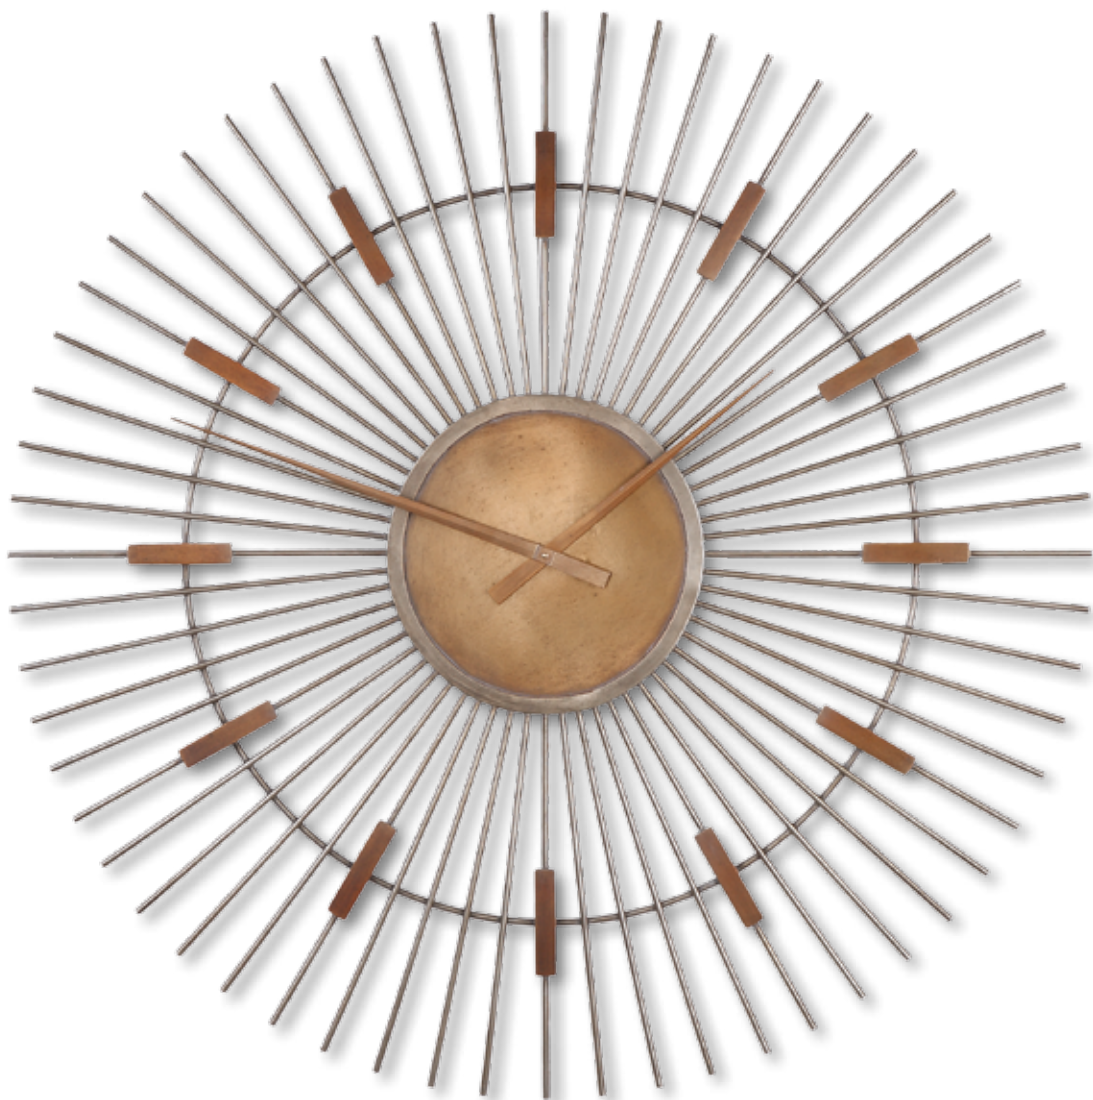

R12943 Treska Round

45" Rd x 3" Round iron frame finished in a heavily tarnished metallic gold with a dark gray glaze resting between in the beaded inner liner.

R09133

R09038

R12943

R06439 Burst

48"Rd Retro, two toned clock, bursts from the center dial with iron tubes finished in an antiqued silver leaf with antiqued gold leaf center dial, hands and digit markers. Quartz movement ensures accurate timekeeping. *Gene Ferguson*