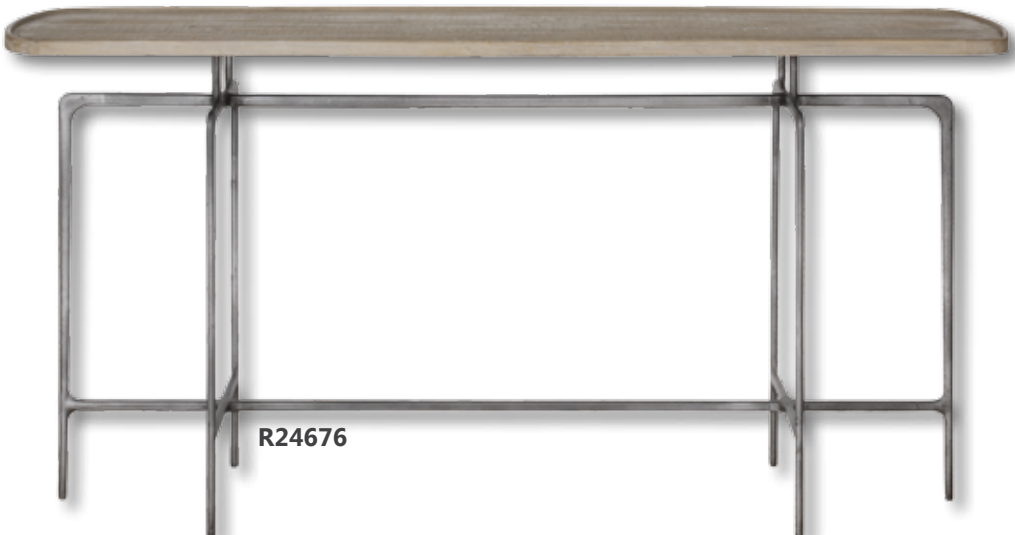

R25022

R25022 Tarshis, Coffee Table

36" x 19" x 36" Bronze finished, hand forged iron base with a clear, tempered glass top.

R25023

R25023 Tarshis, Accent Table

24" x 24" x 25" Bronze finished, hand forged iron base with a clear, tempered glass top.

R24676 Van, Console Table

67" x 34" x 19" Slim, tapered hand forged iron legs with an aged steel finish, with elevated rimmed top from salvaged reclaimed South Pine finished with a light gray wash. *Joe Howe*

R24676