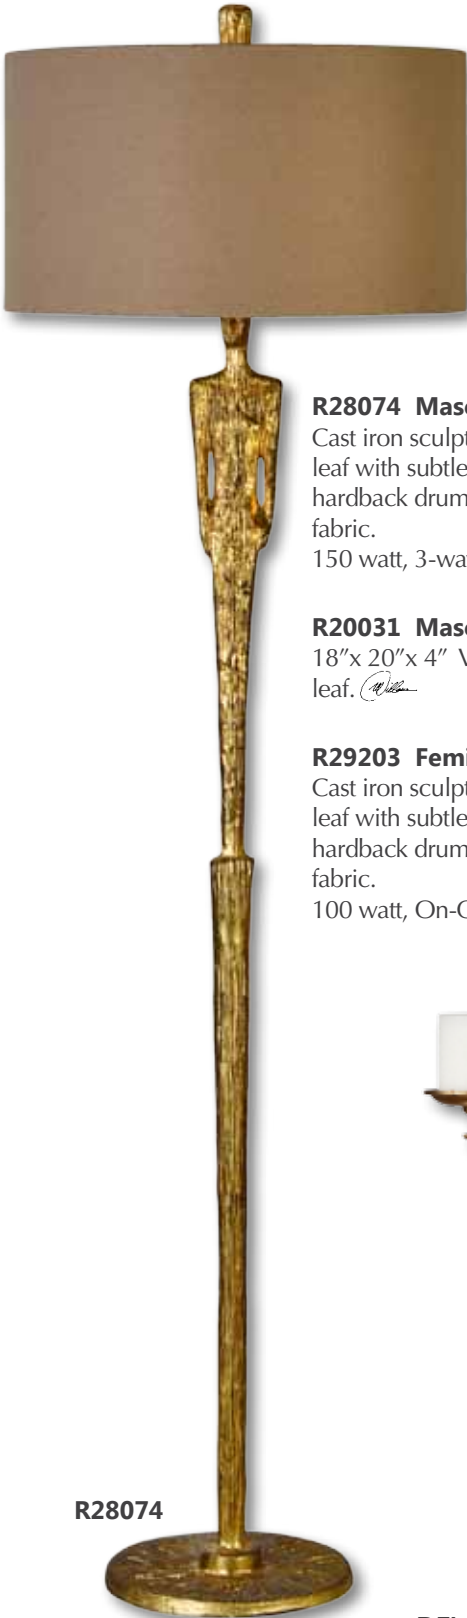

R28074

R28074 Masculum 63"

Cast iron sculpture finished in a vibrant gold leaf with subtle black dry brushing. 18" round hardback drum shade is a rust bronze linen fabric.

150 watt, 3-way *Wilson*

R20031 Masculum, Candleholder

18"x 20"x 4" Vibrant, lightly antiqued, gold leaf. *Wilson*

R29203 Feminam 34"

Cast iron sculpture finished in a vibrant gold leaf with subtle black dry brushing. 9" round hardback drum shade is a rust bronze linen fabric.

100 watt, On-Off *Wilson*