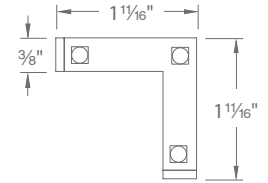

Tape Selections

System	Length	Qty	Color
LED-T24	2IN 2 inches	1	AM Amber 590-595nm
	1 1 foot	1	BL Blue 465-470nm
	5 5 feet	1	GR Green 515-520nm RD Red 625-630nm
LED-T2430	2IN 2 inches	1	WT White 3000K
	2IN-10 2 inches	10	
	1 1 foot	1	
	1-40 1 foot	40	
	5 5 feet	5	

3 LED "L" Connector

LED-T2430-3L-WT White 3000K

Example: **LED-T2430-1-40-WT**

Class 2 Power Supply for Classic 24V (Required)

Type	Model	Power	Dim	Input	Output
Remote	EN-2460-RB2-T	60W	Yes	120V AC	24V AC
	EN-24100-RB2-T	96W			24V AC
Plug-in	EN-2460-P-AR-T	60W	Yes	120V AC	24V AC
	EN-24100-P-AR-T	96W			24V AC
Remote 277V	EN-24100-277-R	96W	No	277V AC	24V DC

Accessories

Rigid Aluminum Channel	LED-T-CH	5 ft	Includes mounting hardware and diffuser lens
Lead Wire	LED-TC-P-2 LED-TC-P-12	2 ft 12 ft	Alternative lengths for power supplies
Extension Cable	LED-TC-EXT-144	12 ft	Extends distance between a hard wired power supply or wiring box to a tape section
Wiring Box With Switch	TB-S	L: 6 1/4 in W: 1 5/8 in H: 1 1/4 in	Use when spanning a large gap in a system layout without leaving exposed wiring
Low Voltage Wiring Box	LED-T-B	L: 1 1/2 in W: 3/4 in H: 7/8 in	Neatly house up to two wires
Low Voltage Wiring Box With Feed	LED-TC-B-2	L: 1 1/2 in W: 3/4 in H: 7/8 in	Neatly house up to two wires With 2" female feed
Joiner Cable	LED-TC-IC2 LED-TC-IC6 LED-TC-IC12 LED-TC-IC36 LED-TC-IC72	2 in 6 in 12 in 36 in 72 in	Use between tape sections
4-Way "X" Connector	LED-TC-X		
3-Way "Y" Connector	LED-TC-Y		
"L" Connector	LED-TC-L		
End cap	LED-TC-EC	1 cut end cap 1 male end cap	
Mounting Clips	LED-T-CL	10 Qty	
Retrofit Channel	LED-T-RC	36 in