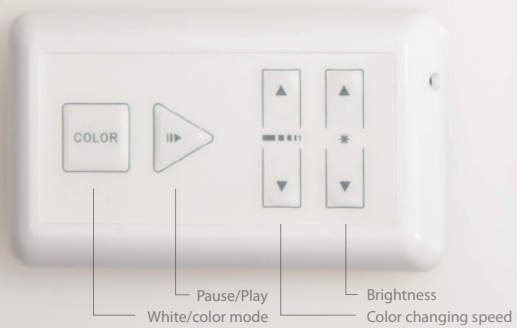

470nm

630nm

600nm

520nm

Featured Product: **LED-TC-5-RGB**

Wireless controller (accessory for wired controller)
LED-TO24-WS

Wired controller
LED-TC-CTR-MSD

InvisiLED® Daylight to Sunset