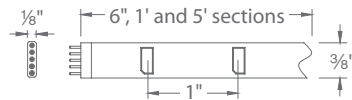

- Maximum run length of 25 feet
- May be field cut every 6 inches at the end of a run
- Dimmable with an Electronic Low Voltage (ELV) dimmer

Tape Selections

System	Color Temp	Length	Qty	Finish
LED-TX24	27 2700K	6IN 6 inches	1	WT White
	30 3000K	1 1 foot	1	
	35 3500K	5 5 feet	1	
	45 4500K	1-40 1 foot	40	