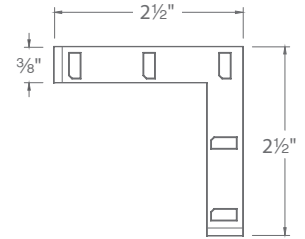

- Maximum run length of 25 feet
- May be field cut every 6 inches at the end of a run
- Dimmable with an Electronic Low Voltage (ELV) dimmer

Tape Selections

System	Color Temp	Length	Qty	Finish
LED-TX24	27 2700K	6IN 6 inches	1	WT White
	30 3000K	1 1 foot	1	
	35 3500K	5 5 feet	1	
	45 4500K	1-40 1 foot	40	