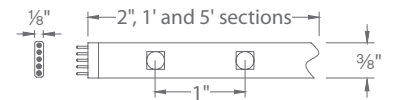

Tape Selections

System	Length	Qty	
LED-TC	1	1 foot	1
	5	5 feet	1
	1-40	1 foot	40
			WA

Example: **LED-TC-5-WA**

Tape Selections

System	Length	Qty	
LED-TC	1	1 foot	1
	5	5 feet	1
	1-40	1 foot	40
			RGB

Example: **LED-TC-1-40-RGB**

Class 2 Power Supply for Daylight to Sunset and Palette (Required)

Type	Model	Power	Dim	Input	Output
Remote	EN-2460D-C	60W	Yes	120V AC	24V DC 60W
Plug-in	EN-2460D-C-P	60W	Yes	120V AC	24V DC 60W

Controller for Daylight to Sunset and Palette (Required)

Wired controller	LED-TC-CTR-MSD	4 function wired controller	Allows brightness control, preset color selection, or plays a rotation of color transitions with variable speed control

Accessories

Wireless Controller	LED-TO24-WS	4 function wireless controller (Requires wired controller)
Rigid Aluminum Channel	LED-T-CH	5 ft Includes mounting hardware and diffuser lens
Signal Wire	LED-TC24-SW60 LED-TC24-SW120	60 in 120 in Links master and slave controllers
Joiner Cable	LED-TC-IC2 LED-TC-IC6 LED-TC-IC12 LED-TC-IC36 LED-TC-IC72	2 in 6 in 12 in 36 in 72 in Use between tape sections

4-Way "X" Connector	LED-TC-X
3-Way "Y" Connector	LED-TC-Y
"L" Connector	LED-TC-L
End cap	LED-TC-EC 1 cut end cap 1 male end cap
Mounting Clips	LED-T-CL 10 Qty
Retrofit Channel	LED-T-RC 36 in