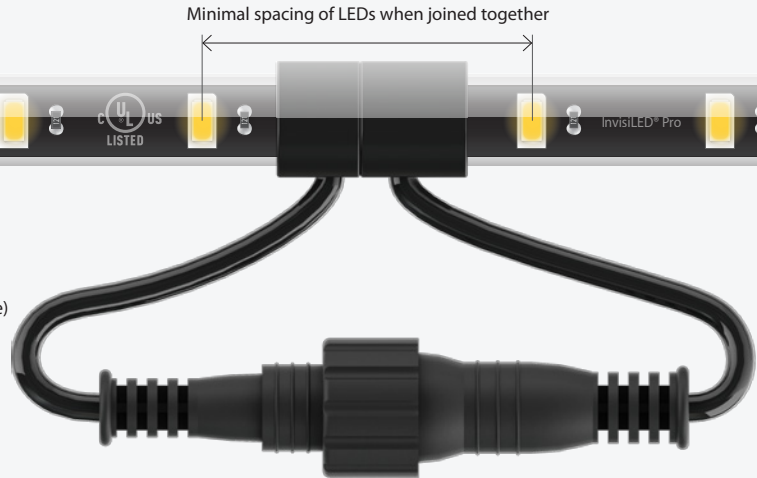

Double insulated silicon encasement and distinct electrical and mechanical junctions make for a superior watertight custom system