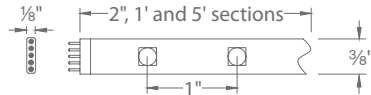

Tape Selections

System	Length	Qty	Color
LED-T24	2IN 2 inches	1	AM Amber 590-595nm
	1 1 foot	1	BL Blue 465-470nm
	5 5 feet	1	GR Green 515-520nm RD Red 625-630nm
LED-T2430	2IN 2 inches	1	WT White 3000K
	2IN-10 2 inches	10	
	1 1 foot	1	
	1-40 1 foot	40	
	5 5 feet	5	

3 LED "L" Connector

LED-T2430-3L-WT White 3000K

Example: **LED-T2430-1-40-WT**

Class 2 Power Supply for Classic 24V (Required)

Type	Model	Power	Dim	Input	Output
Remote	EN-2460-RB2-T	60W	Yes	120V AC	24V AC
	EN-24100-RB2-T	96W			24V AC
Plug-in	EN-2460-P-AR-T	60W	Yes	120V AC	24V AC
	EN-24100-P-AR-T	96W			24V AC
Remote 277V	EN-24100-277-R	96W	No	277V AC	24V DC

Accessories

Rigid Aluminum Channel	LED-T-CH	5 ft	Includes mounting hardware and diffuser lens
Lead Wire	LED-TC-P-2 LED-TC-P-12	2 ft 12 ft	Alternative lengths for power supplies
Extension Cable	LED-TC-EXT-144	12 ft	Extends distance between a hard wired power supply or wiring box to a tape section
Wiring Box With Switch	TB-S	L: 6 1/4 in W: 1 5/8 in H: 1 1/4 in	Use when spanning a large gap in a system layout without leaving exposed wiring
Low Voltage Wiring Box	LED-T-B	L: 1 1/2 in W: 3/4 in H: 7/8 in	Neatly house up to two wires
Low Voltage Wiring Box With Feed	LED-TC-B-2	L: 1 1/2 in W: 3/4 in H: 7/8 in	Neatly house up to two wires With 2" female feed
Joiner Cable	LED-TC-IC2 LED-TC-IC6 LED-TC-IC12 LED-TC-IC36 LED-TC-IC72	2 in 6 in 12 in 36 in 72 in	Use between tape sections
4-Way "X" Connector	LED-TC-X		
3-Way "Y" Connector	LED-TC-Y		
"L" Connector	LED-TC-L		
End cap	LED-TC-EC	1 cut end cap 1 male end cap	
Mounting Clips	LED-T-CL	10 Qty	
Retrofit Channel	LED-T-RC	36 in