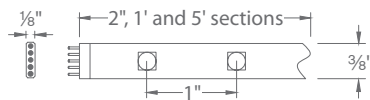

Tape Selections

System	Color Temp	Length	Qty	Finish
LED-T24	W 2700K	2IN 2 inches	1	WT White
	P 3000K	2IN-10 2 inches	10	
	35 3500K	1 1 foot	1	
	5 3500K	5 5 feet	1	
	C 4500K	1-40 1 foot	40	

Example: **LED-T24W-1-40-WT**

3 LED "L" Connector

System	Color Temp	Finish
LED-T24	W 2700K	3L-WT White
	P 3000K	
	35 3500K	
	C 4500K	

Example: **LED-T24W-3L-WT**

Class 2 Power Supply for Pro (Required)

Type	Model	Power	Dim	Input	Output
Remote	EN-2460-RB2-T	60W	Yes	120V AC	24V AC
	EN-24100-RB2-T	96W			24V AC
Plug-in	EN-2460-P-AR-T	60W	Yes	120V AC	24V AC
	EN-24100-P-AR-T	96W			24V AC
Remote 277V	EN-24100-277-R	96W	No	277V AC	24V DC

Includes a 6 foot lead wire

Order with LED-TC-B-2 or LED-T-EXT-144

Accessories

Rigid Aluminum Channel	LED-T-CH	5 ft	Includes mounting hardware and diffuser lens
Lead Wire	LED-TC-P-2 LED-TC-P-12	2 ft 12 ft	Alternative lengths for power supplies
Extension Cable	LED-TC-EXT-144	12 ft	Extends distance between a hard wired power supply or wiring box to a tape section
Wiring Box With Switch	TB-S	L: 6 1/4 in W: 1 5/8 in H: 1 1/4 in	Use when spanning a large gap in a system layout without leaving exposed wiring
Low Voltage Wiring Box	LED-T-B	L: 1 1/2 in W: 3/4 in H: 7/8 in	Neatly house up to two wires
Low Voltage Wiring Box With Feed	LED-TC-B-2	L: 1 1/2 in W: 3/4 in H: 7/8 in	Neatly house up to two wires With 2" female feed

Joiner Cable	LED-TC-IC2 2 in LED-TC-IC6 6 in LED-TC-IC12 12 in LED-TC-IC36 36 in LED-TC-IC72 72 in	Use between tape sections
4-Way "X" Connector	LED-TC-X	
3-Way "Y" Connector	LED-TC-Y	
"L" Connector	LED-TC-L	
End cap	LED-TC-EC	1 cut end cap 1 male end cap
Mounting Clips	LED-T-CL	10 Qty
Retrofit Channel	LED-T-RC	36 in