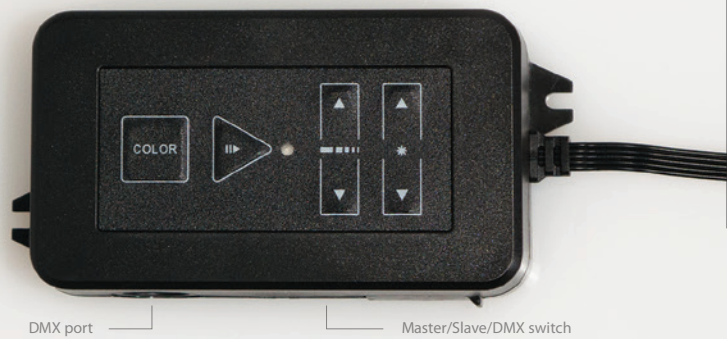

470nm

630nm

600nm

520nm

Featured Product: **LED-TC-5-RGB**

Wireless controller (accessory for wired controller)
LED-TO24-WS

Wired controller
LED-TC-CTR-MSD

InvisiLED® Daylight to Sunset