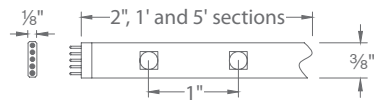

Tape Selections

System	Length	Qty	
LED-TC	1	1 foot	1
	5	5 feet	1
	1-40	1 foot	40
			WA

Example: **LED-TC-5-WA**

Tape Selections

System	Length	Qty	
LED-TC	1	1 foot	1
	5	5 feet	1
	1-40	1 foot	40
			RGB

Example: **LED-TC-1-40-RGB**

Class 2 Power Supply for Daylight to Sunset and Palette (Required)

Type	Model	Power	Dim	Input	Output
Remote	EN-2460D-C	60W	Yes	120V AC	24V DC 60W
Plug-in	EN-2460D-C-P	60W	Yes	120V AC	24V DC 60W

Controller for Daylight to Sunset and Palette (Required)

Wired controller	LED-TC-CTR-MSD	4 function wired controller	Allows brightness control, preset color selection, or plays a rotation of color transitions with variable speed control

Accessories

Wireless Controller	LED-TO24-WS	4 function wireless controller (Requires wired controller)
Rigid Aluminum Channel	LED-T-CH	5 ft Includes mounting hardware and diffuser lens
Signal Wire	LED-TC24-SW60 LED-TC24-SW120	60 in 120 in Links master and slave controllers
Joiner Cable	LED-TC-IC2 LED-TC-IC6 LED-TC-IC12 LED-TC-IC36 LED-TC-IC72	2 in 6 in 12 in 36 in 72 in Use between tape sections

4-Way "X" Connector	LED-TC-X
3-Way "Y" Connector	LED-TC-Y
"L" Connector	LED-TC-L
End cap	LED-TC-EC 1 cut end cap 1 male end cap
Mounting Clips	LED-T-CL 10 Qty
Retrofit Channel	LED-T-RC 36 in