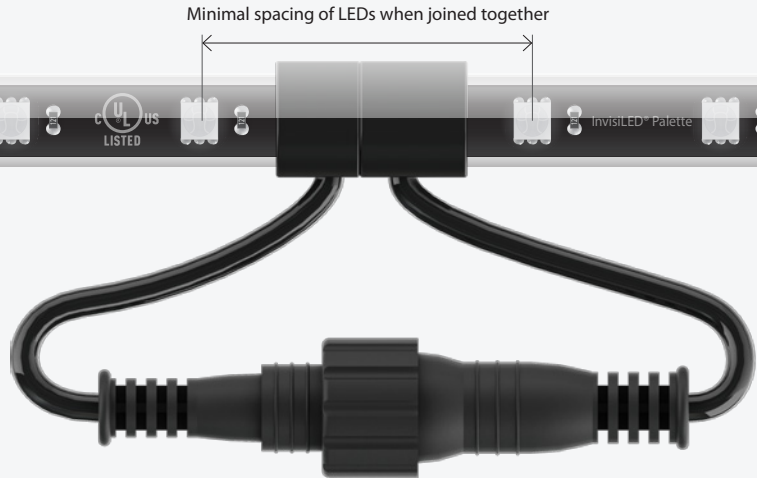

Power: 1.5W / ft
Dimming: Yes
Rated Life: 50,000 hours

- IP-68 Rated, UL listed for wet location
- Variable colors with 3500K White
- DMX integration possible
- Maximum run length of 40 feet
- May be field cut every 2 inches at the end of a run
- 5 year warranty

Double insulated silicon encasement and distinct electrical and mechanical junctions make for a superior watertight custom system