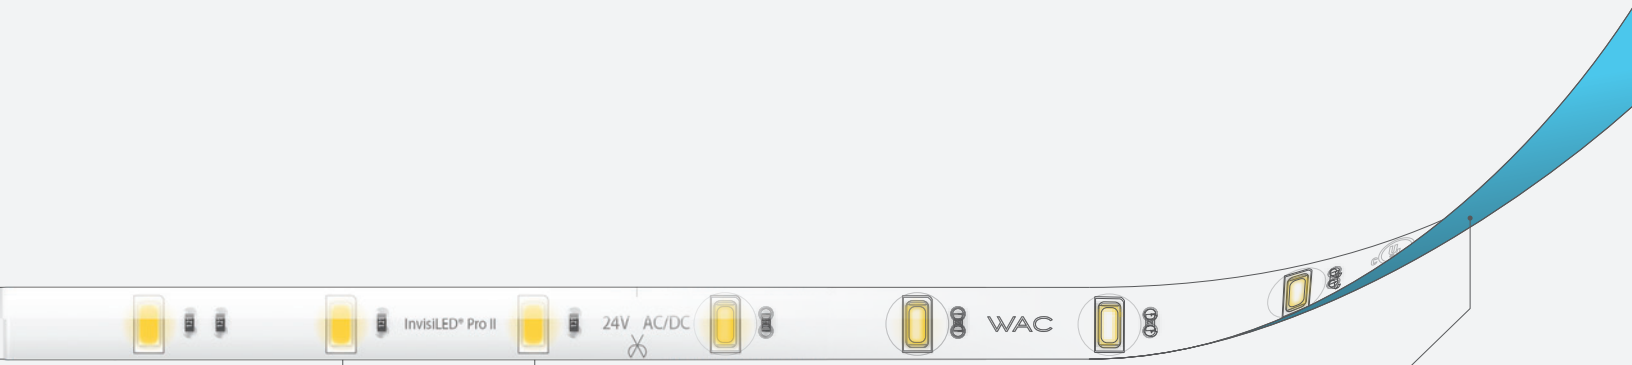

Consistent
1" on center spacing

Peel and stick
3M construction
adhesive on back