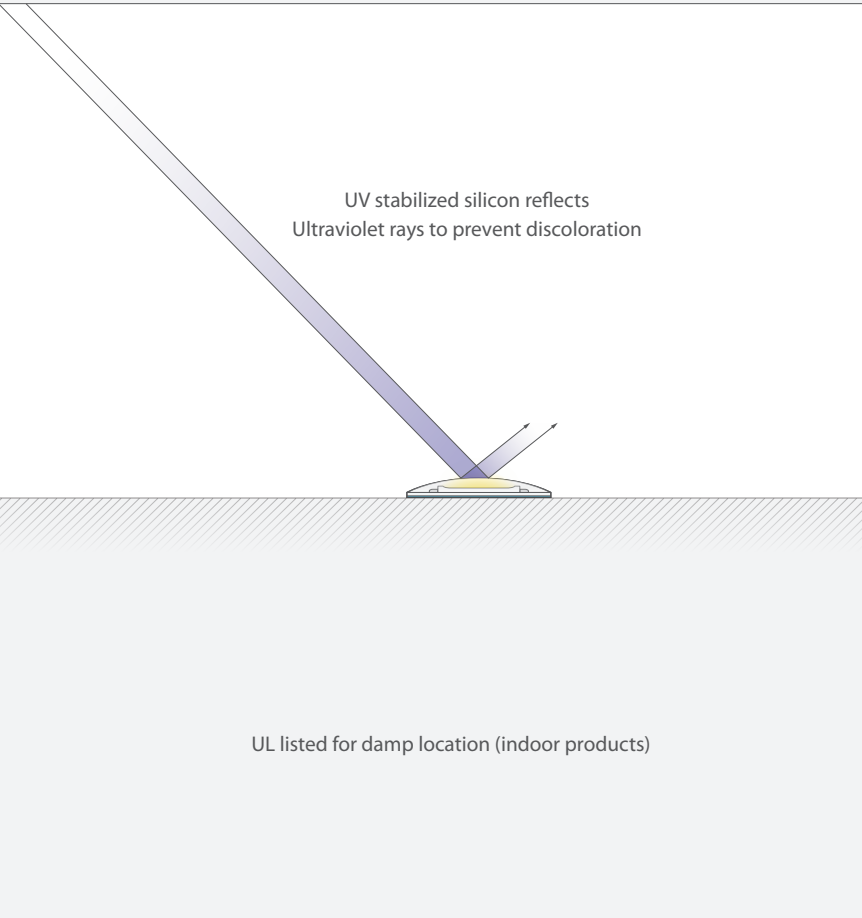

InvisiLED® Outdoor

IP68, Wet location

CUT

BEND

Year
warranty

Consistent
1" on center spacing

Peel and stick
3M construction
adhesive on back

UV stabilized silicon reflects
Ultraviolet rays to prevent discoloration

UL listed for damp location (indoor products)

IP68 rated to be dust tight and submersible up to 5 feet.
UL listed for wet location (outdoor products)

The Pro2 Advantage: Superior Brightness

InvisiLED Pro2 features up to 330 lumens per foot of illumination. Two lengths of Pro2 is the lumen equivalent of a T5 fluorescent lamp but may be concealed within smaller cavities and offer greater application efficiency with 120° directional illumination. This enables the light to be visible even amidst brightly lit spaces such as the shopping mall depicted above.