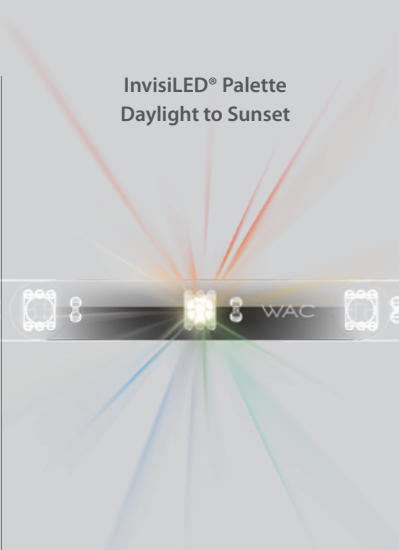

WAC LIGHTING

Responsible Lighting®

InvisiLED® Pro / Pro2

High Performance

InvisiLED® Classic 24V

White + 4 colors

InvisiLED® Palette
Daylight to Sunset

Color changing