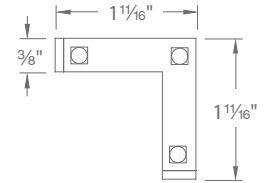

- Maximum run length of 33 feet
- May be field cut every 2 inches at the end of a run
- Dimmable with an Electronic Low Voltage (ELV) dimmer

Tape Selections

System	Color Temp	Length	Qty	Finish
LED-T24	W 2700K	2IN 2 inches	1	WT White
	P 3000K	2IN-10 2 inches	10	
	35 3500K	1 1 foot	1	
	5 3500K	5 5 feet	1	
	C 4500K	1-40 1 foot	40	