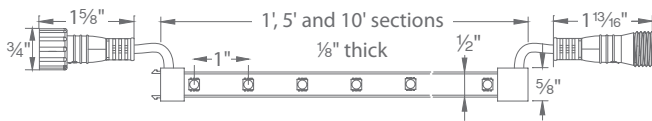

Tape Selection

System	Length	Type
LED-TCO	1	1 foot
	5	5 feet
	10	10 feet
		RGB

Example: **LED-TCO-5-RGB**

Controller for Palette Outdoor (Both Required)

Master Controller		LED-TO24-CM	4 function wired controller
Wireless Controller		LED-TO24-WS	4 function wireless controller

Class 2 Power Supply for Palette Outdoor (Required)

Type	Model	Power	Input	Output
Remote	EN-O24100-RB2-T	96W	120V - 277V AC	24V DC <i>Includes a 6 foot lead wire</i>

Accessories

Slave Controller		LED-TO24-CS	Connects to Master Controller, adding 40 ft run
Signal Wire		LED-TO24-SW60 LED-TO24-SW120	Master to Slave, 60 in Master to Slave, 120 in
DMX Signal Wire		LED-TO24-MW60 LED-TO24-MW120	DMX to Master, 60 in DMX to Master, 120 in
End cap		LED-TO24-EC	
Clear Channel		LED-TO24-CH1 LED-TO24-CH5	1 foot 5 feet
Mounting Clip 1		LED-TO24-C1	Secures on both edges (10 Qty)
Mounting Clip 2		LED-TO24-C2	Secures on one edge (10 Qty)
Mounting Clip 3		LED-TO24-C3	Spring clip secures beneath tape (10 Qty)
Joiner Cable		LED-TO24-IC6 LED-TO24-IC12 LED-TO24-IC72 LED-TO24-IC120	6 in 12 in 72 in 120 in
4 Way "X" Connector		LED-TO24-X	Extends distance between transformers and controllers
3-Way "Y" Connector		LED-TO24-Y	
RGB Joiner Cable		LED-TO24-IC6-RGB LED-TO24-IC12-RGB LED-TO24-IC72-RGB LED-TO24-IC120-RGB	6 in 12 in 72 in 120 in
4 Way "X" Connector		LED-TO24-X-RGB	Extends distance between tape and controllers
3-Way "Y" Connector		LED-TO24-Y-RGB