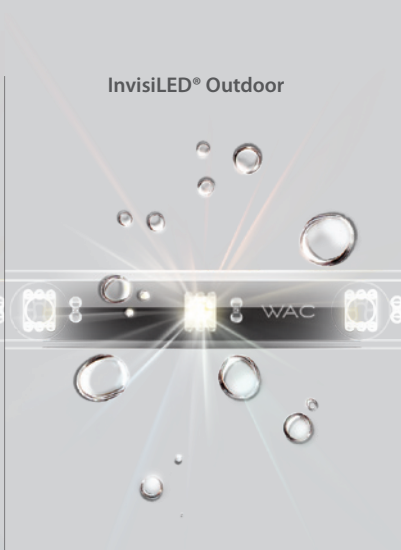

InvisiLED® Outdoor