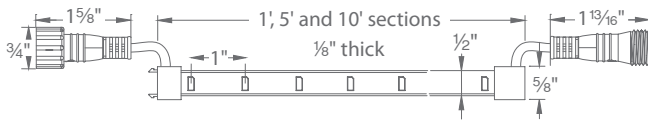

Tape Selections

System	Length	Color	Power consumption
LED-TO24	1 1 foot	AM Amber BL Blue GR Green RD Red	590-595nm 465-470nm 515-520nm 625-630nm 2W / ft
	5 5 feet		
	10 10 feet		
LED-TO2435	1 1 foot	WT White	3500K 3.5W / ft
	5 5 feet		
	10 10 feet		

Example: **LED-TO2435-10-WT**

Class 2 Power Supply for Pro Outdoor (Required)

Type	Model	Power	Input	Output
Remote	EN-O24100-RB2-T	96W	120V - 277V AC	24V DC <i>Includes a 6 foot lead wire</i>

Accessories

Clear Channel	LED-TO24-CH1 1 foot LED-TO24-CH5 5 feet
End cap	LED-TO24-EC
Mounting Clip 1	LED-TO24-C1 <i>Secures on both edges (10 Qty)</i>
Mounting Clip 2	LED-TO24-C2 <i>Secures on one edge (10 Qty)</i>
Mounting Clip 3	LED-TO24-C3 <i>Spring clip secures beneath tape (10 Qty)</i>

Joiner Cable	LED-TO24-IC6 6 in LED-TO24-IC12 12 in LED-TO24-IC72 72 in LED-TO24-IC120 120 in <i>Use between tape sections</i>
4 Way "X" Connector	LED-TO24-X
3-Way "Y" Connector	LED-TO24-Y