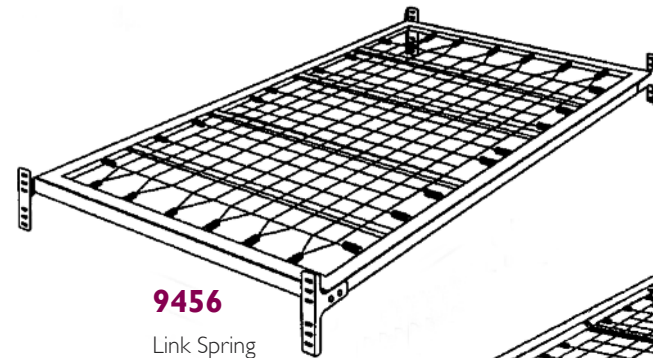

68012-BK

Black/Brass Daybed with Porcelain Finials
79 x 39 x 48H

68012-WH

White/Brass Daybed with Porcelain Finials
79 x 39 x 48H

68016

Black Daybed with Spiral Finials
79 x 39 x 48H

9456

Link Spring