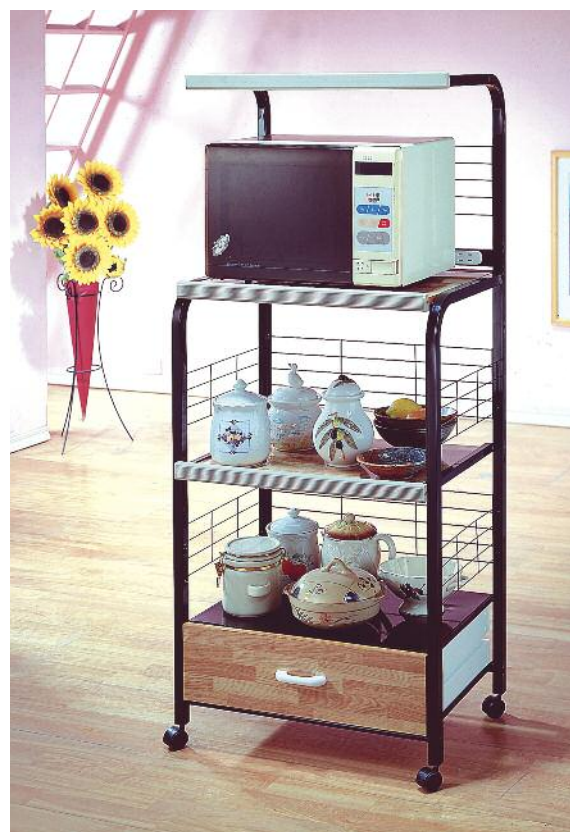

16792

Black Natural Utility Stand
25 x 17 x 59H

16772

White Natural Utility Stand
25 x 17 x 59H