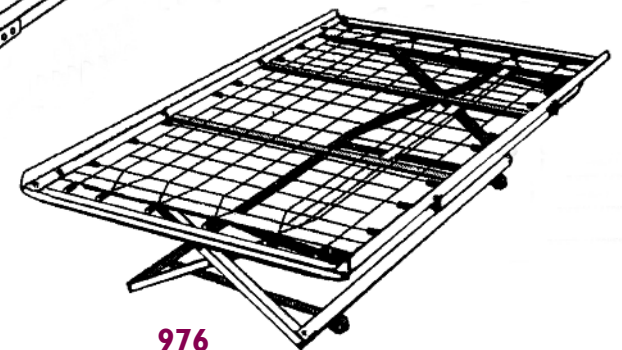

68012-BK

Black/Brass Daybed with Porcelain Finials
79 x 39 x 48H

68012-WH

White/Brass Daybed with Porcelain Finials
79 x 39 x 48H

68016

Black Daybed with Spiral Finials
79 x 39 x 48H

9456

Link Spring