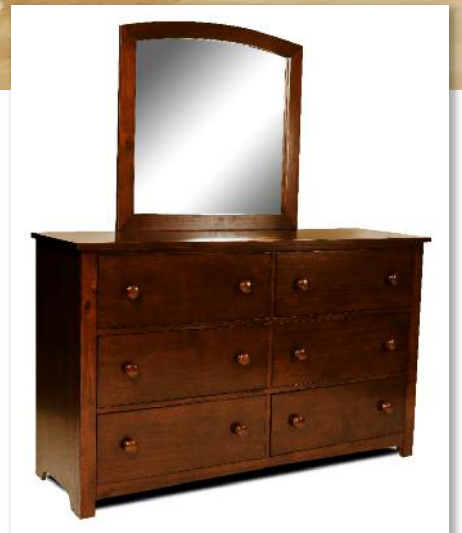

20220

20220-BB
Espresso Bunk Bed
79 x 42 x 61H

20220-TB
Twin Bed

20220-NS
Night Stand
22 x 16 x 25H

20220-D
Dresser
54 x 18 x 34H

20220-M
Mirror
30 x 1 x 30H

20220-C
Chest
32 x 18 x 49H