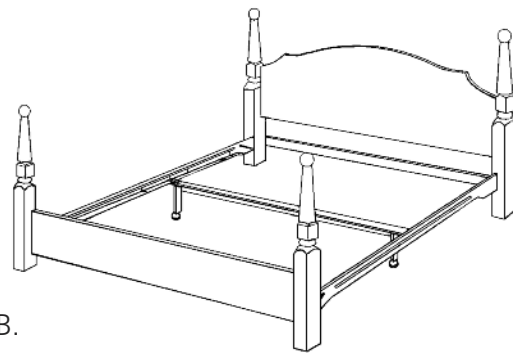

A.

B.

C.

D.

E.

F.

G.

H.

H.

J.

K.

A.	4	Twin/Full Bolt On Frame
B.	62 CS	Queen Hook On Rails
B.	64 CS	Queen Bolt On Rails
C.	88	Twin/Full Queen Hook On Frame
D.	GS-3XS	Full/Queen/King Center Support System
E.	I	Twin/Full Hook on Rails
F.	ECO35R	Queen Bed Frame with Rug Runners

G.	56R	Queen/King Deluxe 6-Leg Bed Frame with Rug Runners
H.	BB 24	4-Leg Twin/Full Frame with Adjustable Glides (No center support)
H.	BB 34	5-Leg Queen Frame with Adjustable Glides
H.	BB 66	6-Leg Queen/King Frame with Adjustable Glides
I.	ECO46R	Twin/Full Bed Frame with Easy-Roll Casters
J.	976	Pop-Up Unit
K.	9456	Link Spring