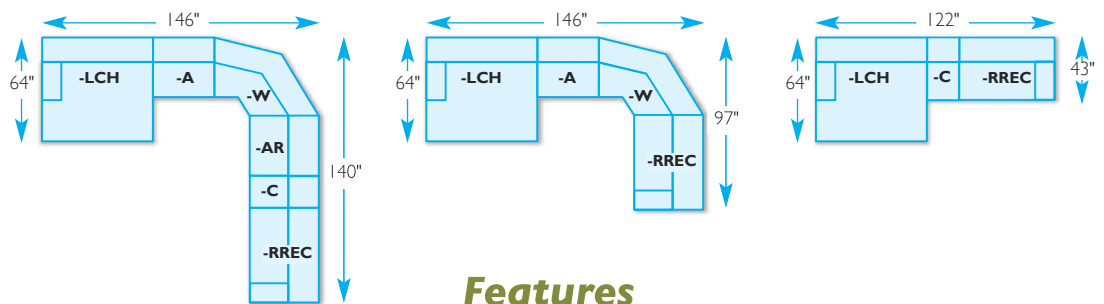

Features

- “You Choose” Modular Pieces Allows You to Design Your Own Living Space
- “Midnight” Durable Super Soft Fabric with Black PU Accent Sides
- Reclining Chaise and One Recliner as Shown
- Cupholders with Storage Console Great for Entertaining Guests