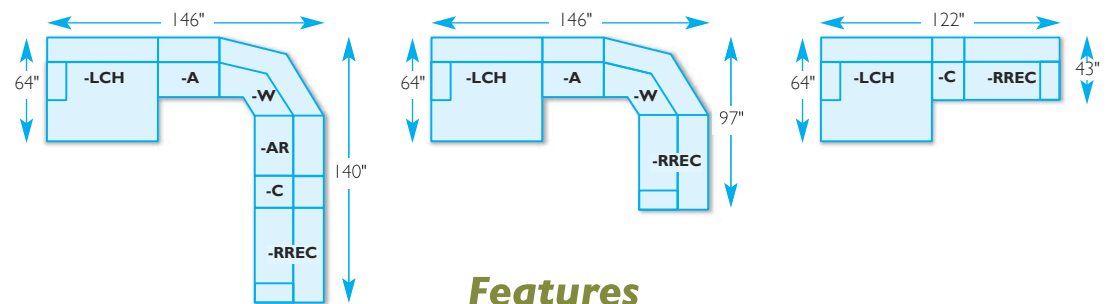

Emma

- I0256-BK-6P Motion Sectional Set (as shown above)
- I0256-BK-A Armless Chair | 28 x 41 x 39H
- I0256-BK-AR Armless Recliner | 28 x 41 x 39H
- I0256-BK-C Console | 15 x 38 x 39H
- I0256-BK-LCH LHF Chaise | 43 x 64 x 39H
- I0256-BK-RREC RHF Recliner | 41 x 43 x 39H
- I0256-BK-W Corner | 68 x 43 x 39H