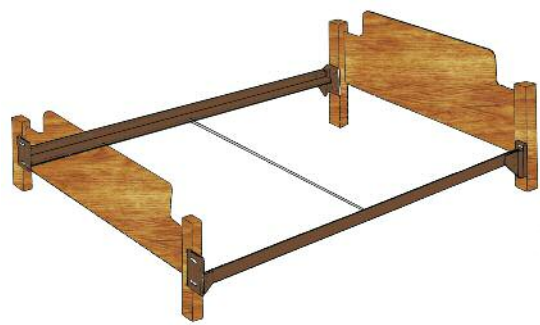

A.

B.

C.

D.

E.

F.

G.

H.

H.

J.

K.

A.	4	Twin/Full Bolt On Frame
B.	62 CS	Queen Hook On Rails
B.	64 CS	Queen Bolt On Rails
C.	88	Twin/Full Queen Hook On Frame
D.	GS-3XS	Full/Queen/King Center Support System
E.	I	Twin/Full Hook on Rails
F.	ECO35R	Queen Bed Frame with Rug Runners

G.	56R	Queen/King Deluxe 6-Leg Bed Frame with Rug Runners
H.	BB 24	4-Leg Twin/Full Frame with Adjustable Glides (No center support)
H.	BB 34	5-Leg Queen Frame with Adjustable Glides
H.	BB 66	6-Leg Queen/King Frame with Adjustable Glides
I.	ECO46R	Twin/Full Bed Frame with Easy-Roll Casters
J.	976	Pop-Up Unit
K.	9456	Link Spring